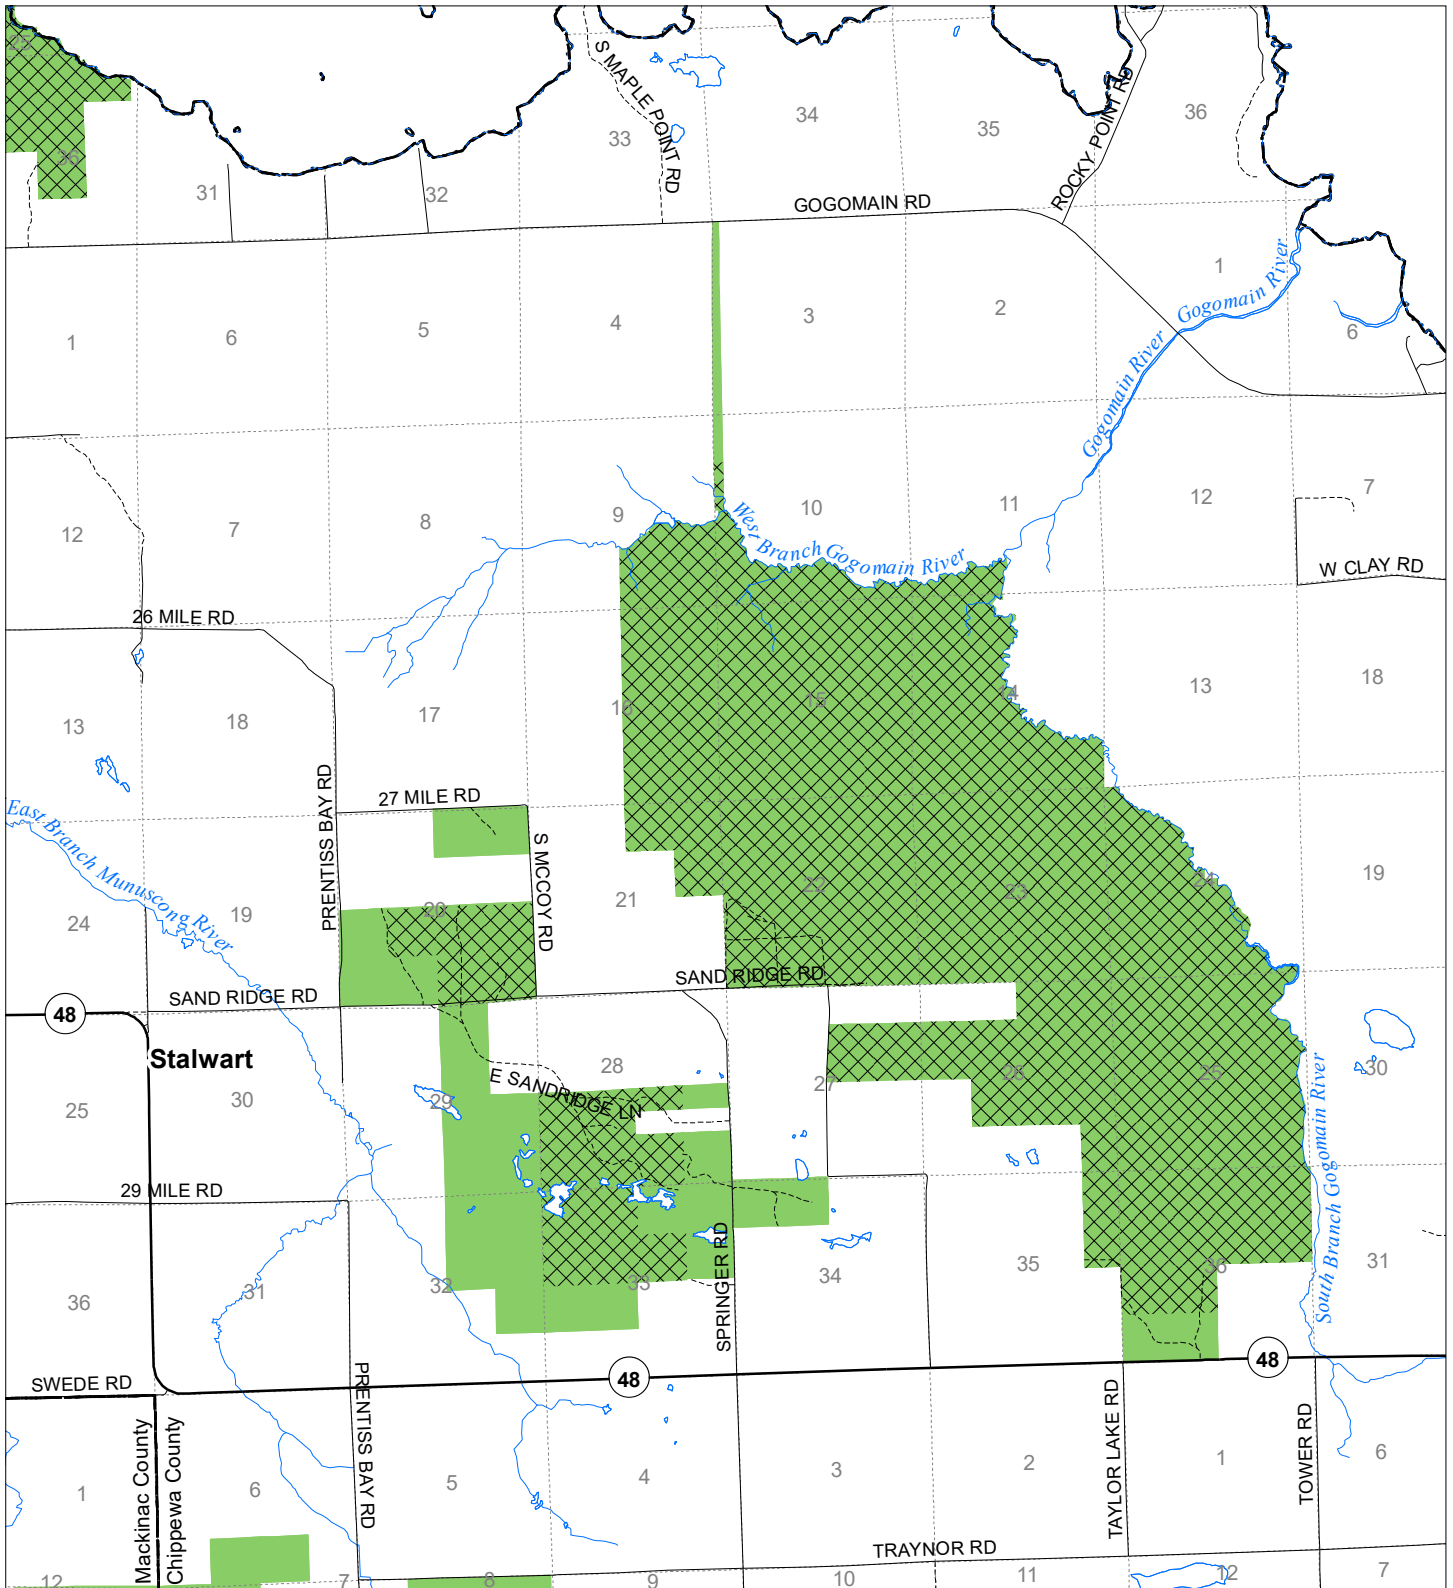

Fuelwood Collection  
Chippewa County  
**T43N,R02E**

- State land open to fuelwood collection
- State land closed to fuelwood collection

Effective: March 1, 2021

0 0.5 1 Miles

02/02/2021