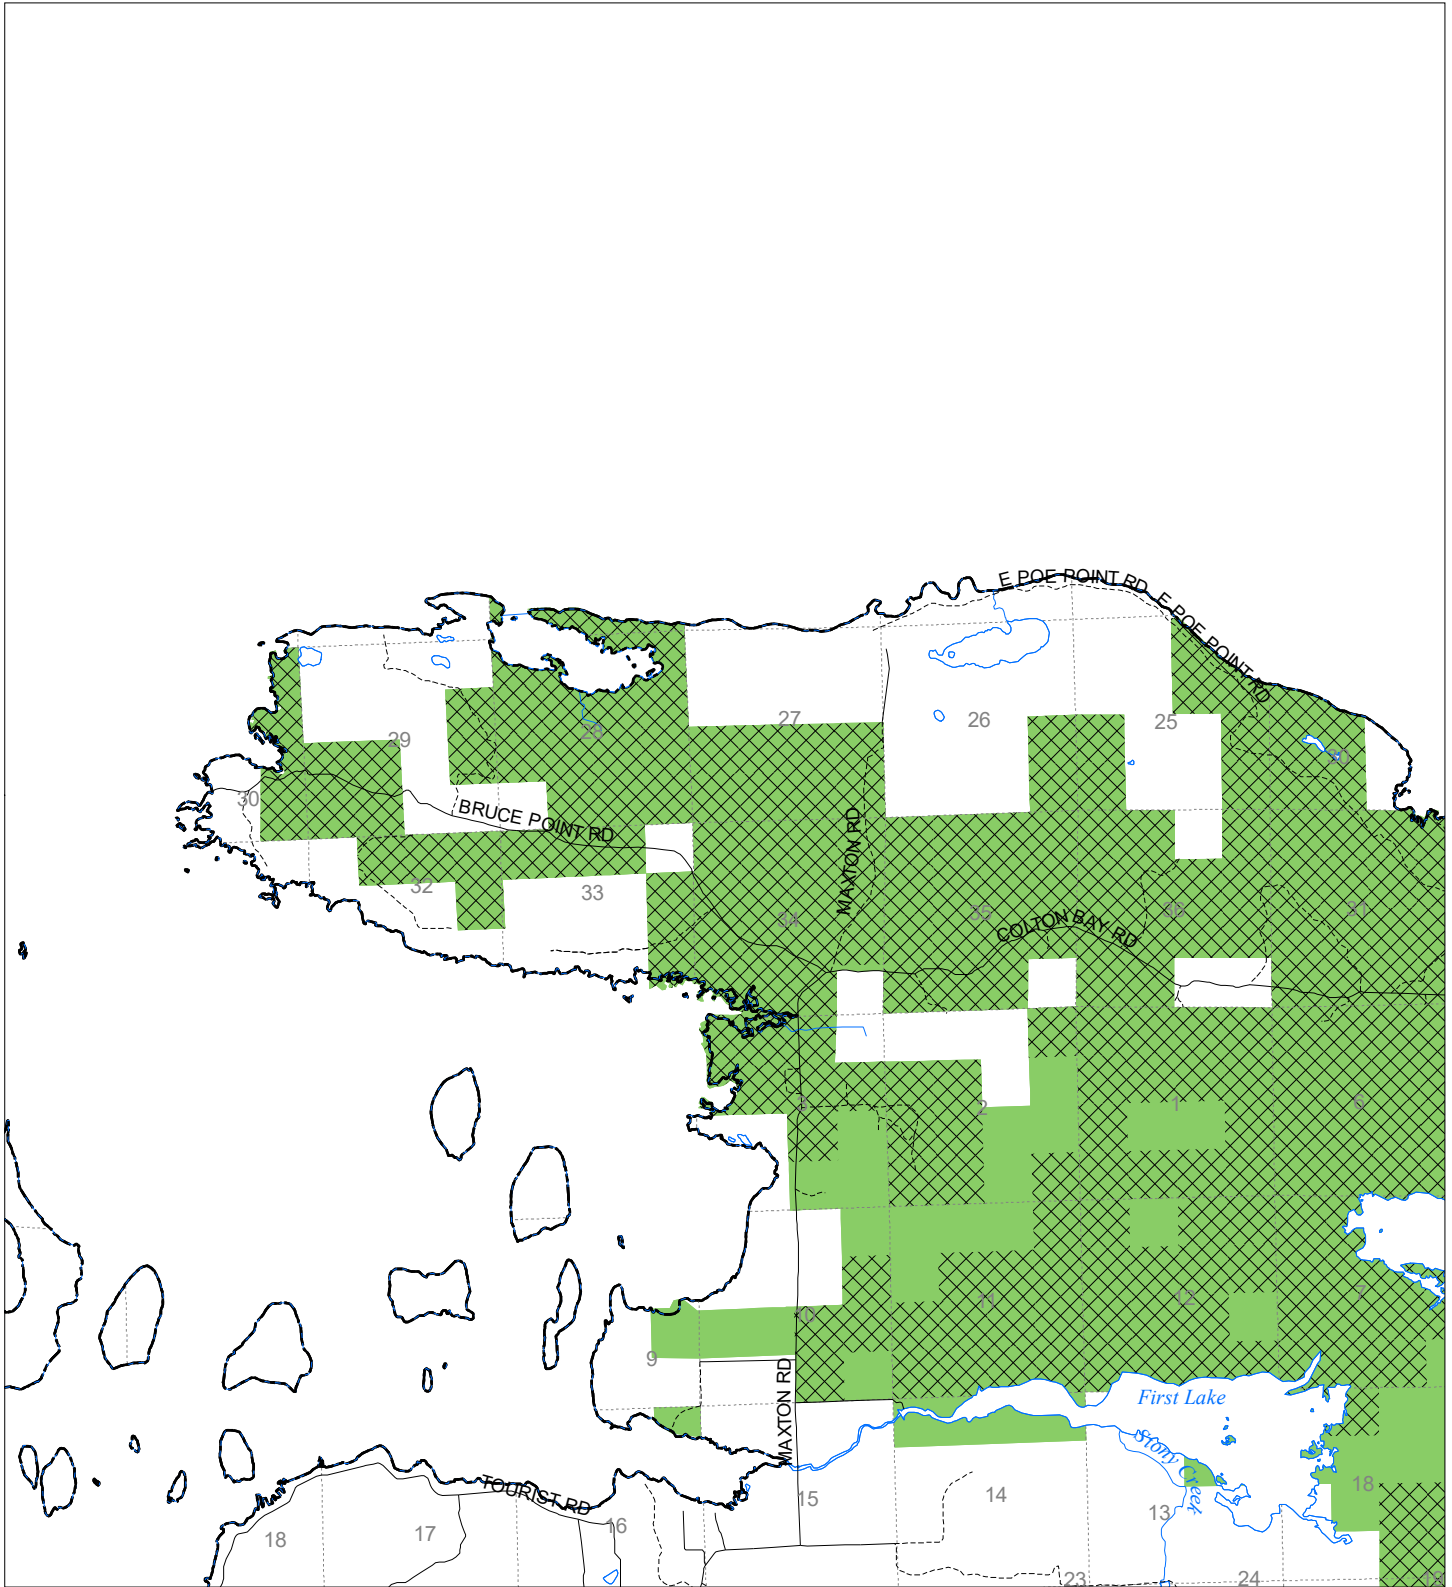

Fuelwood Collection  
Chippewa County  
**T43N,R06E**

- State land open to fuelwood collection
- State land closed to fuelwood collection

Effective: March 1, 2021