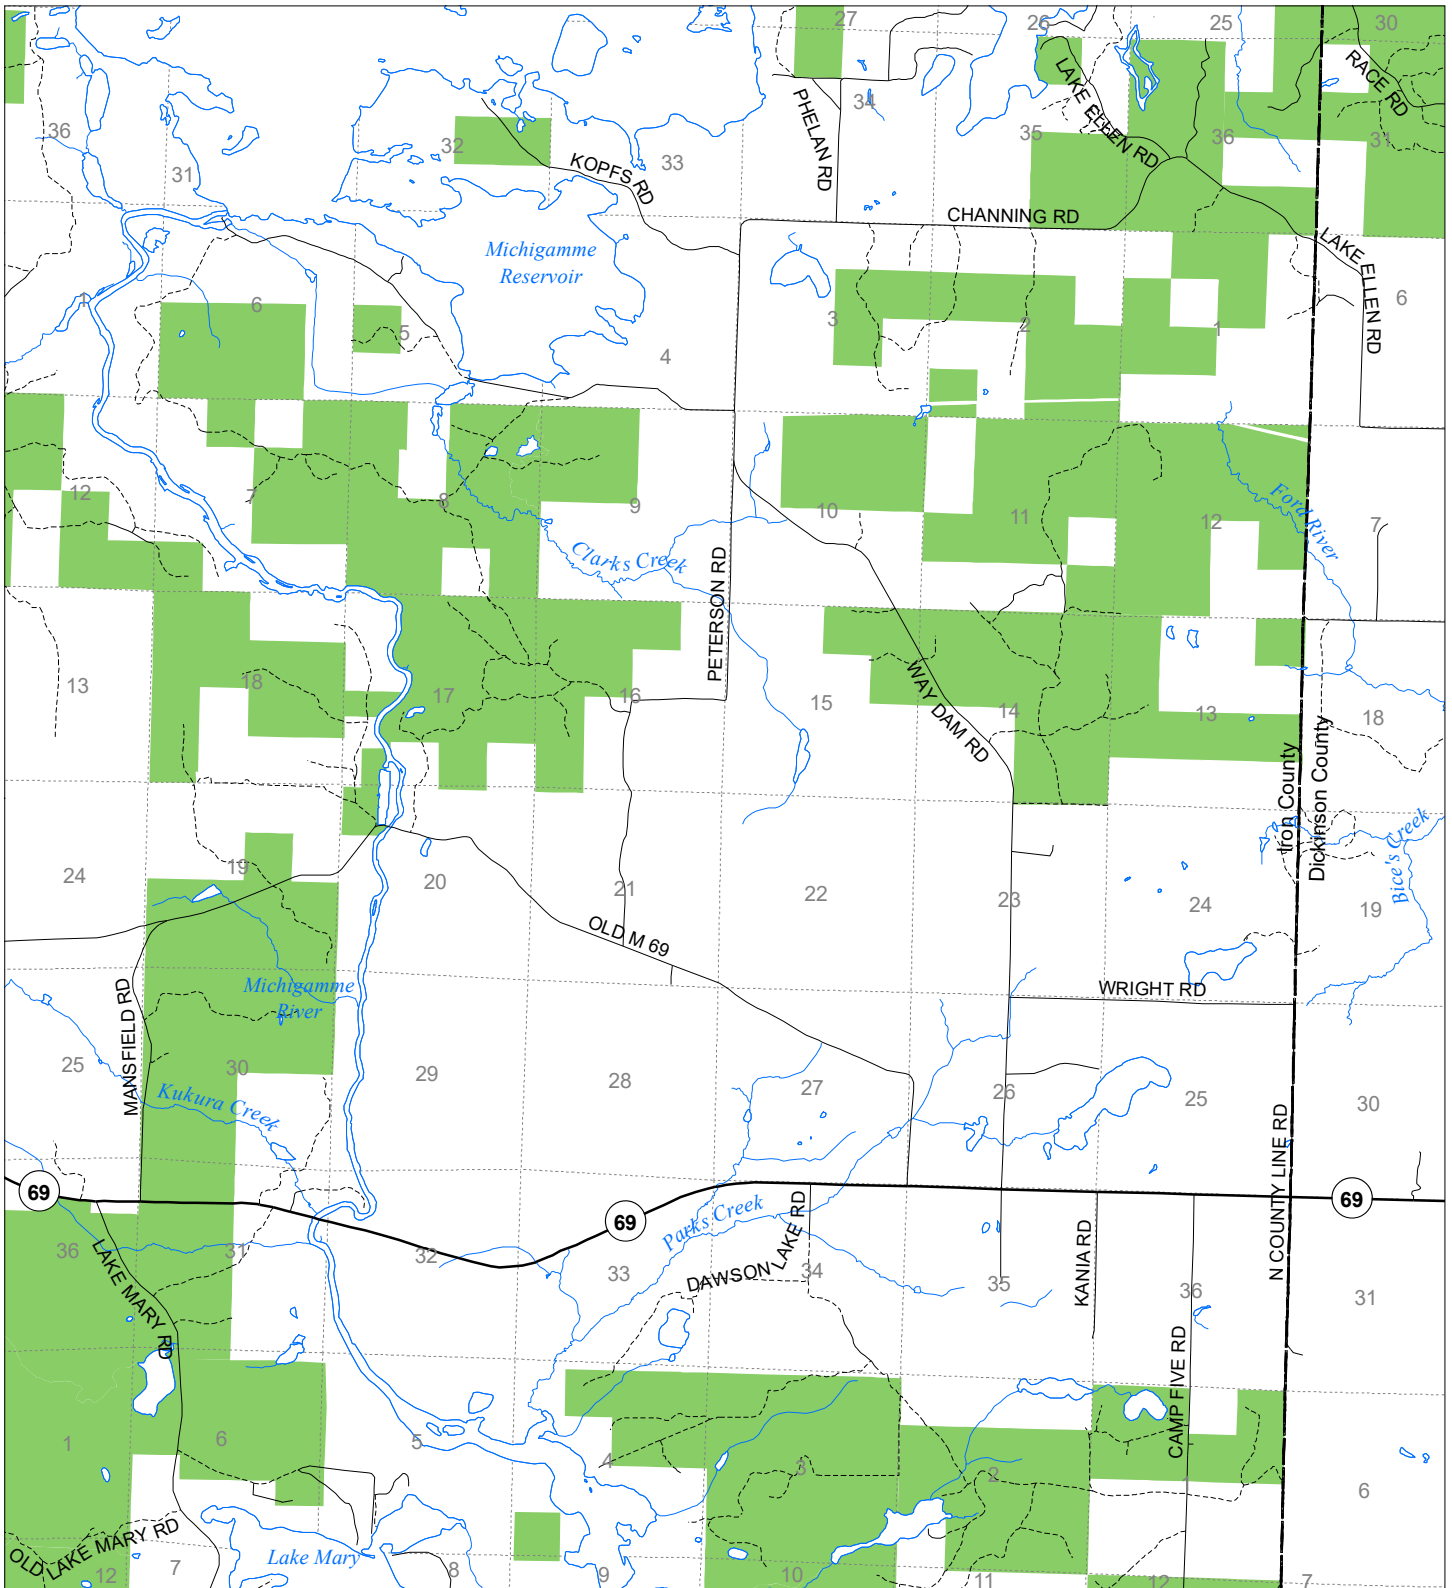

Fuelwood Collection Iron County T43N,R31W

- State land open to fuelwood collection
- State land closed to fuelwood collection

Effective: March 1, 2021