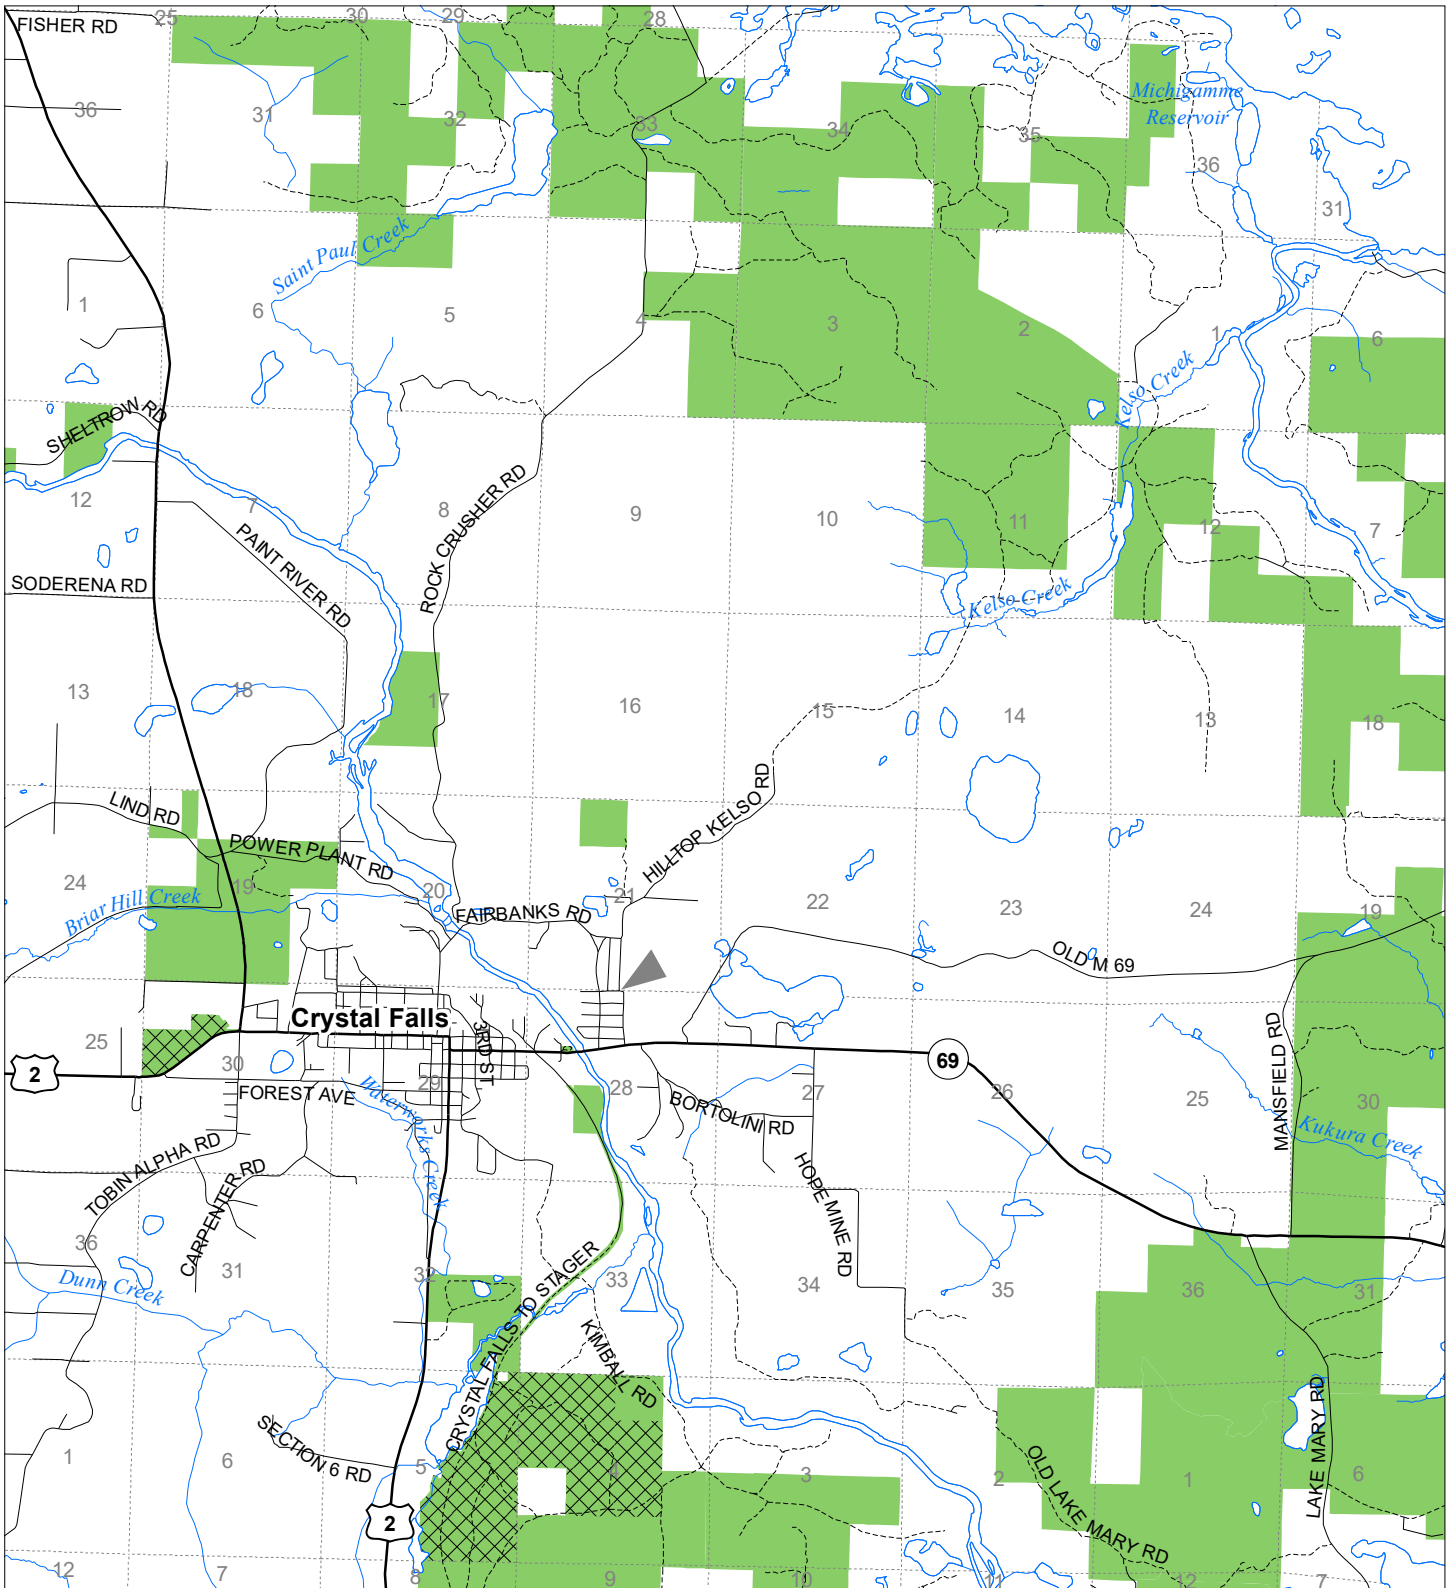

Fuelwood Collection  
Iron County  
**T43N,R32W**

- State land open to fuelwood collection
- State land closed to fuelwood collection

Effective: March 1, 2021

N  
Miles  
0 0.5 1  
02/02/2021  
DEPARTMENT OF NATURAL RESOURCES  
DNR  
MICHIGAN