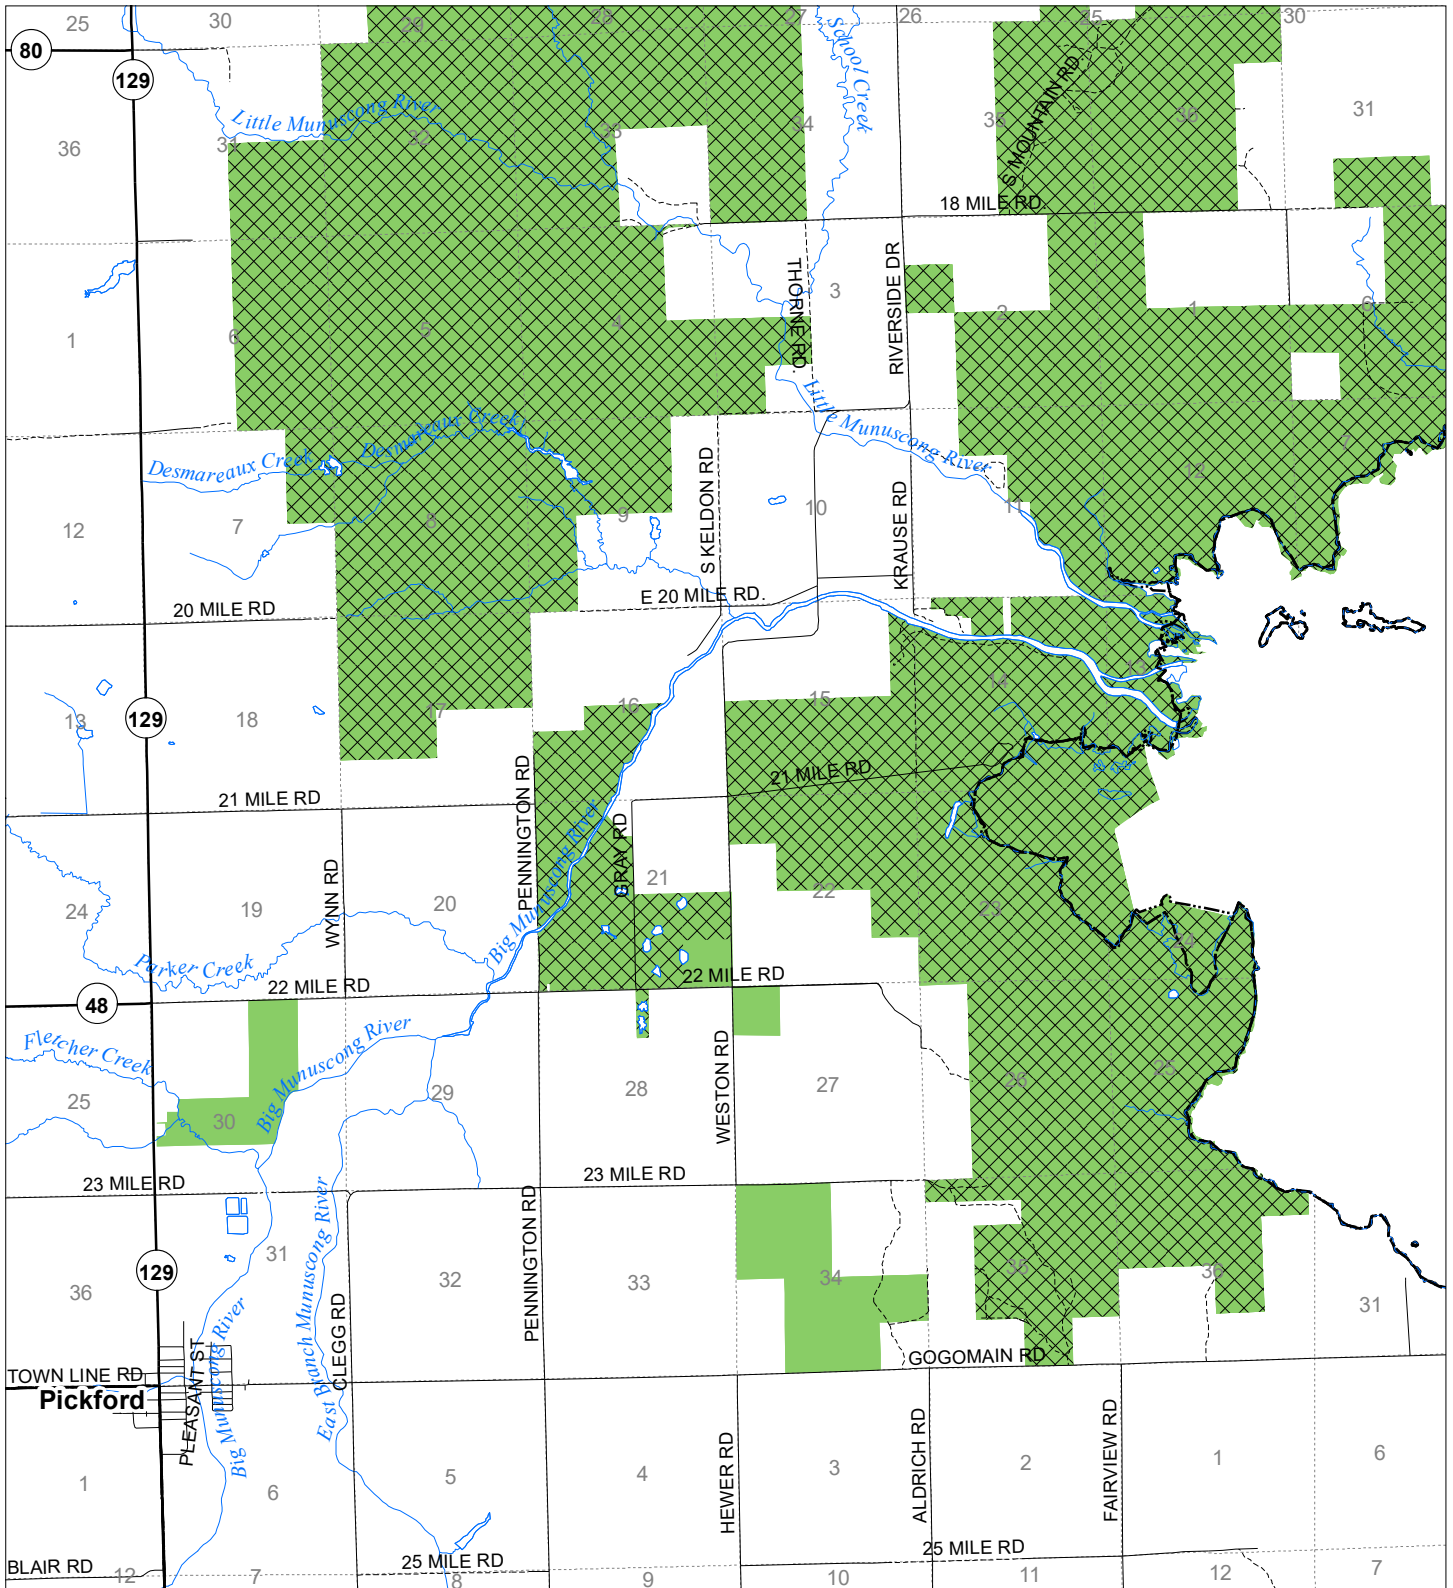

Fuelwood Collection
Chippewa County
T44N,R01E

- State land open to fuelwood collection
- State land closed to fuelwood collection

Effective: March 1, 2021

N
Miles
0 0.5 1

02/02/2021