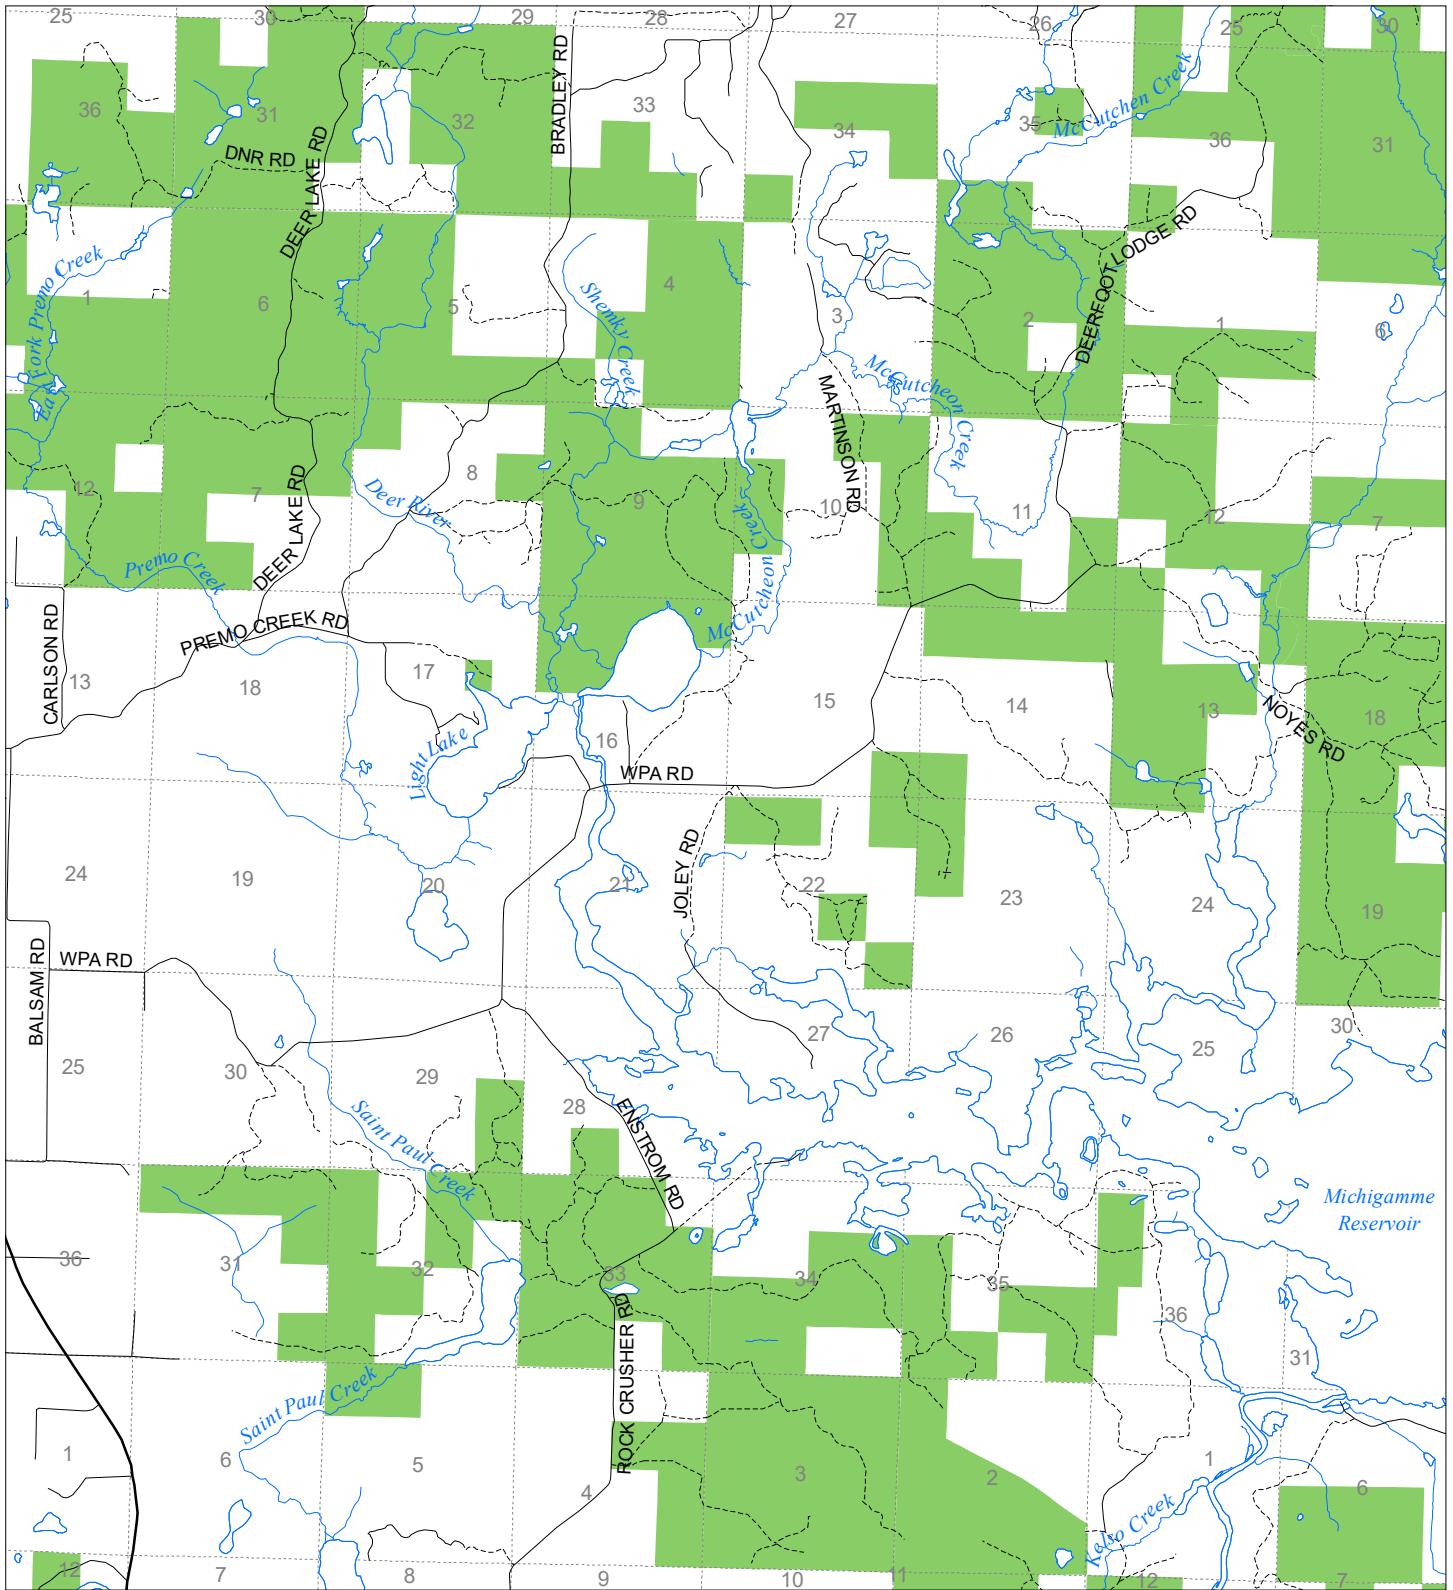

Fuelwood Collection Iron County T44N,R32W

- State land open to fuelwood collection
- State land closed to fuelwood collection

Effective: March 1, 2021

N
Miles
0 0.5 1

02/02/2021