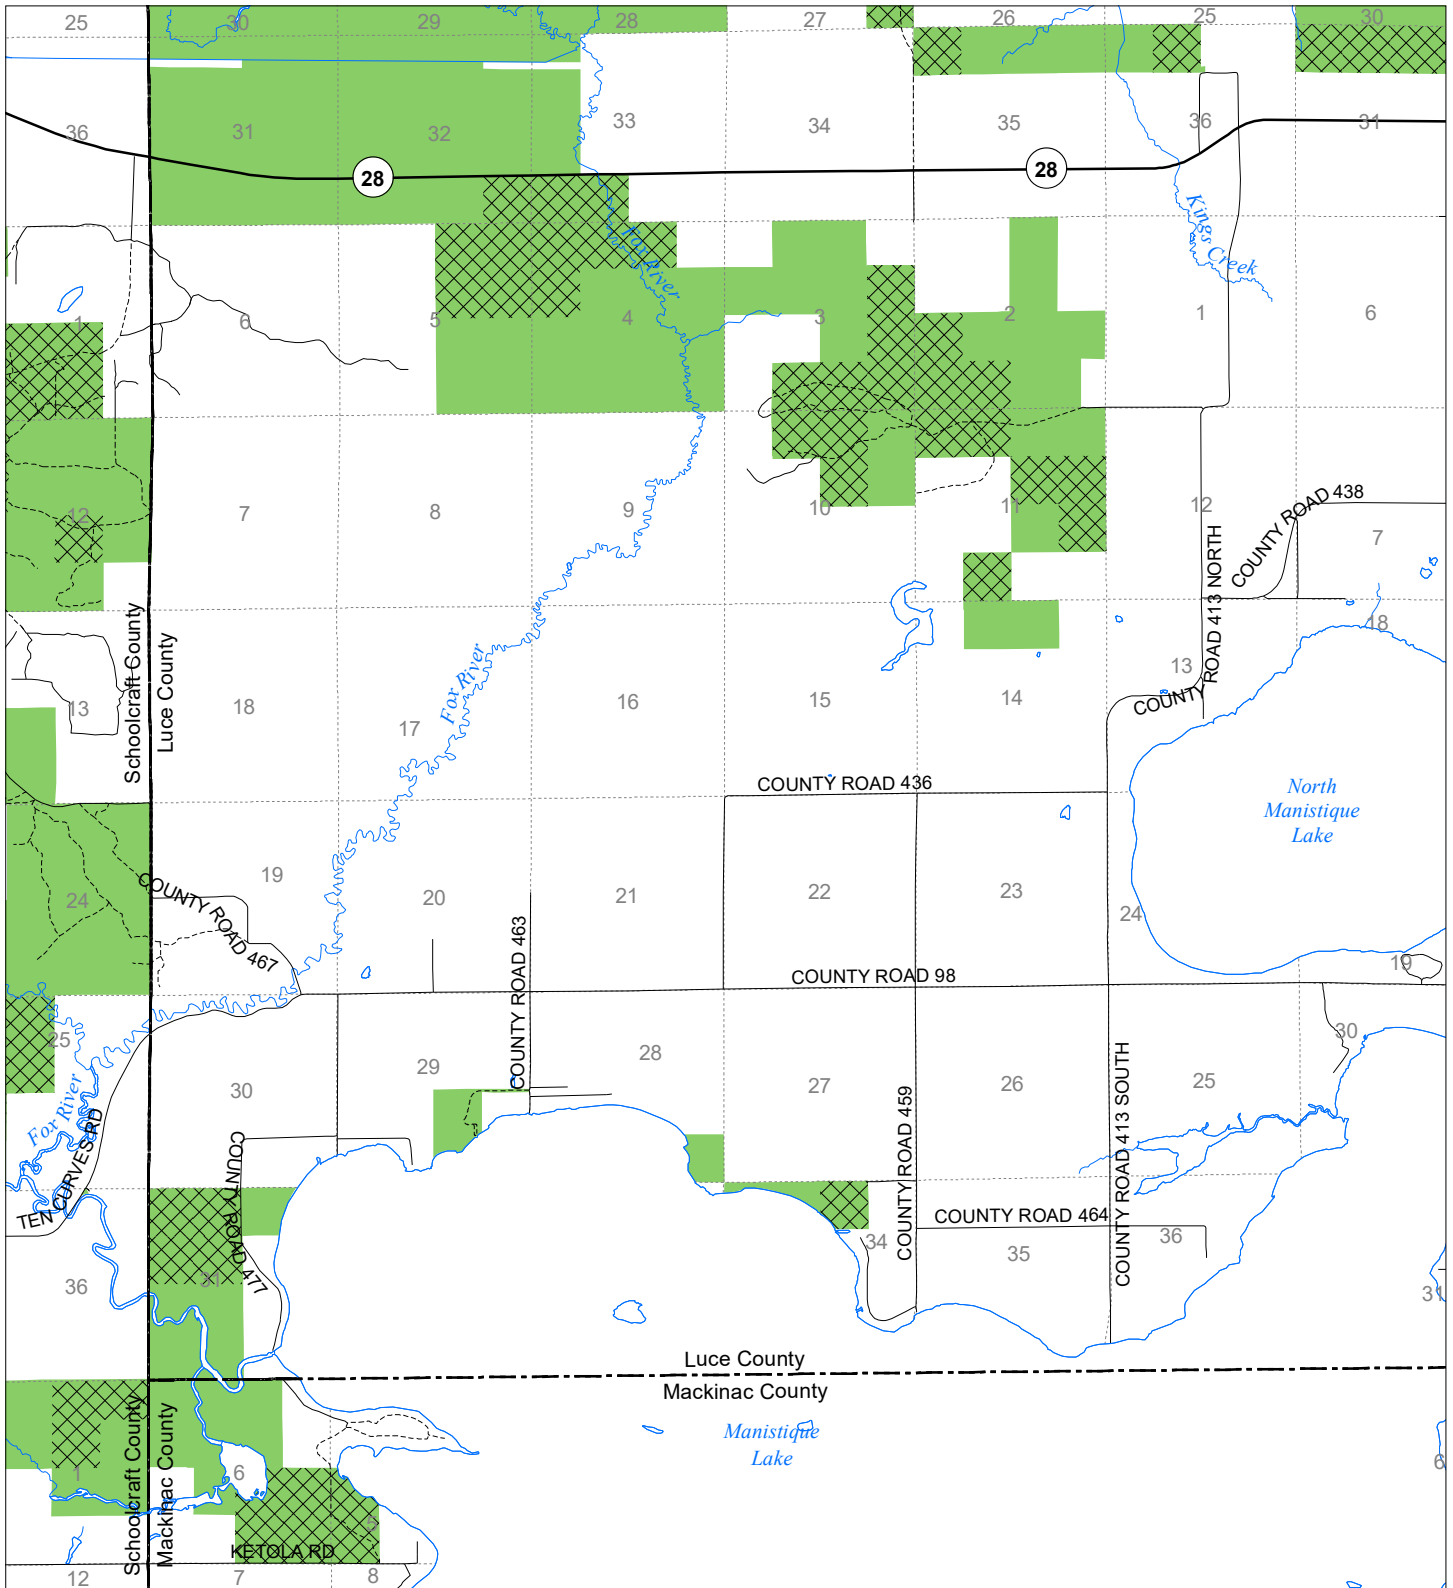

Fuelwood Collection Luce County T45N,R12W

- State land open to fuelwood collection
- State land closed to fuelwood collection

Effective: March 1, 2021

N

Miles
0 0.5 1

02/02/2021