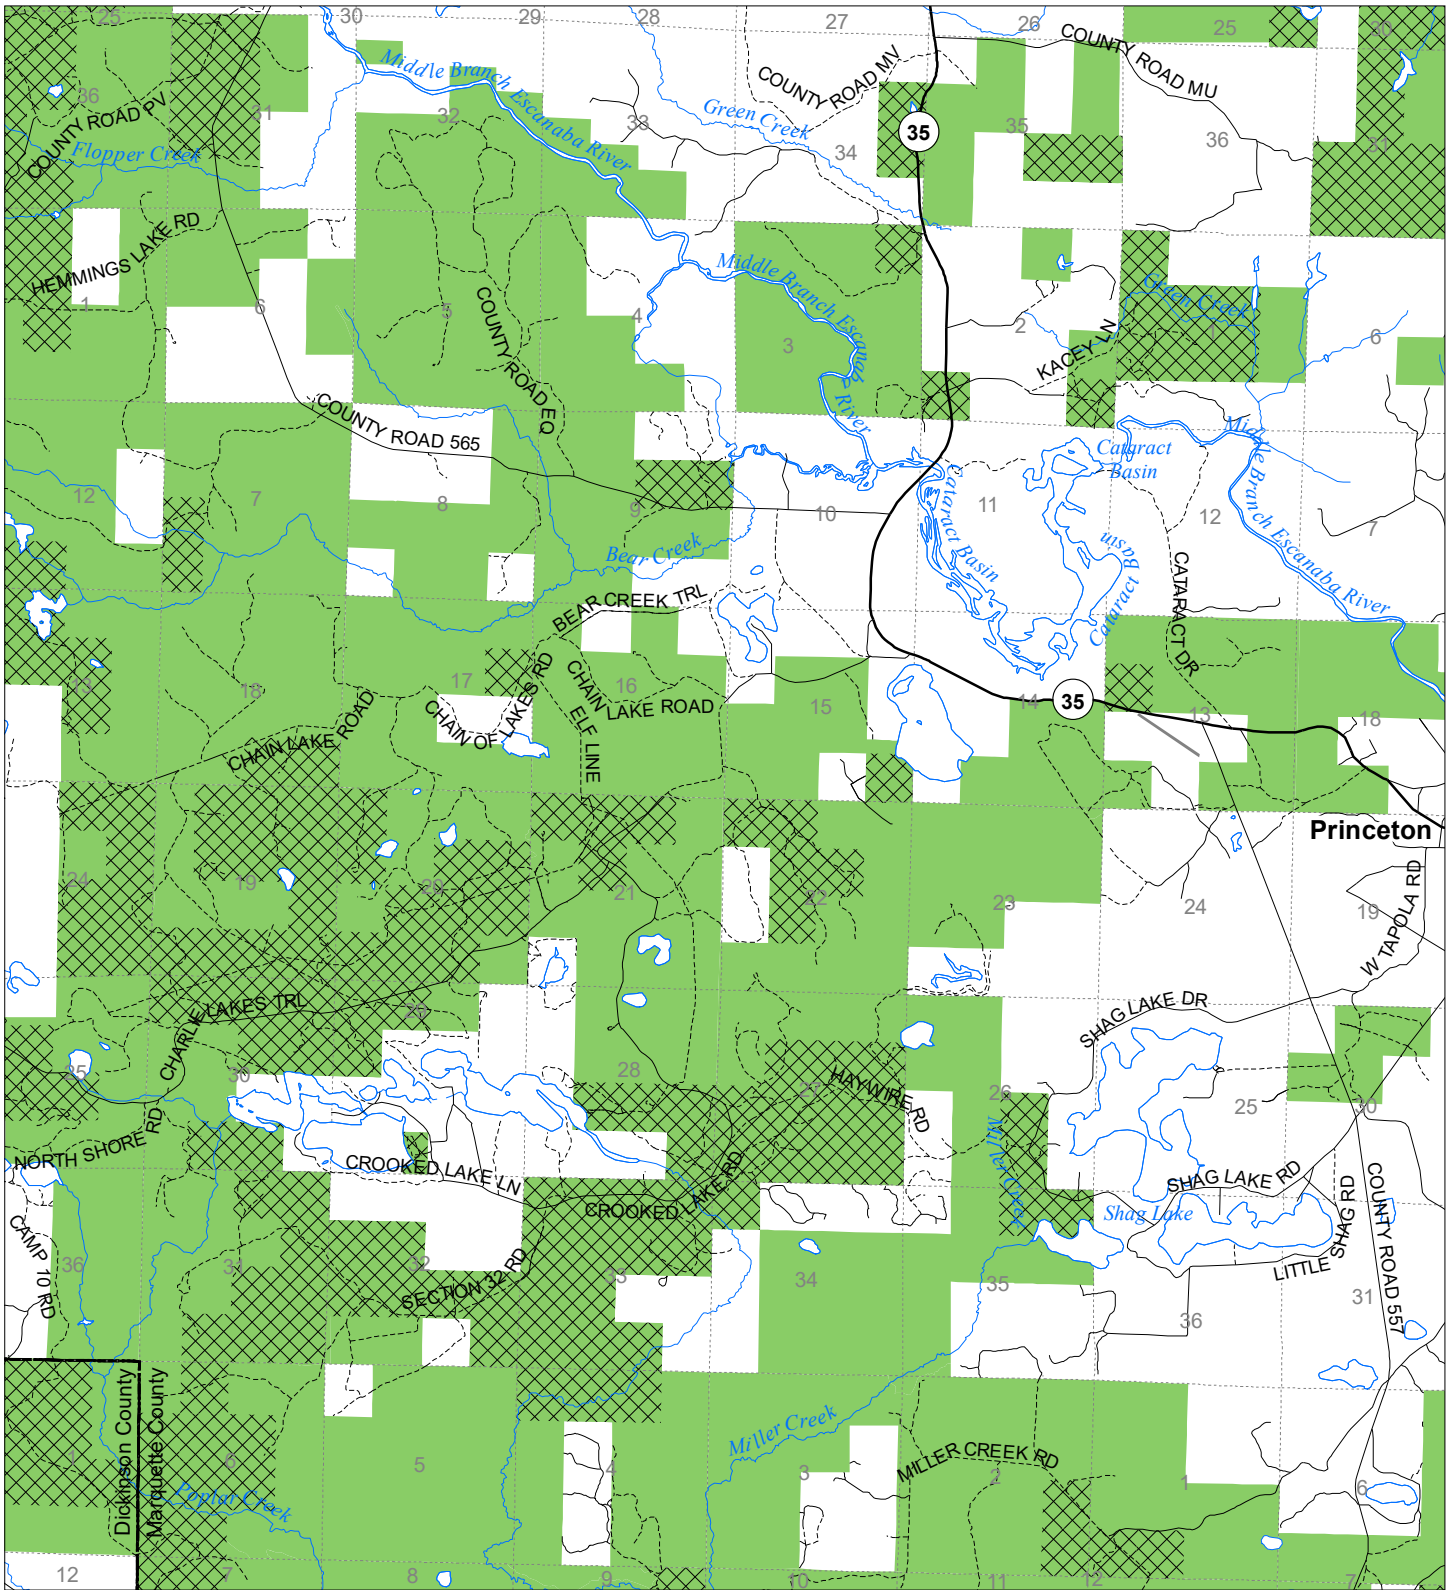

Fuelwood Collection Marquette County T45N,R26W

- State land open to fuelwood collection
- State land closed to fuelwood collection

Effective: March 1, 2021

N

Miles
0 0.5 1

02/02/2021