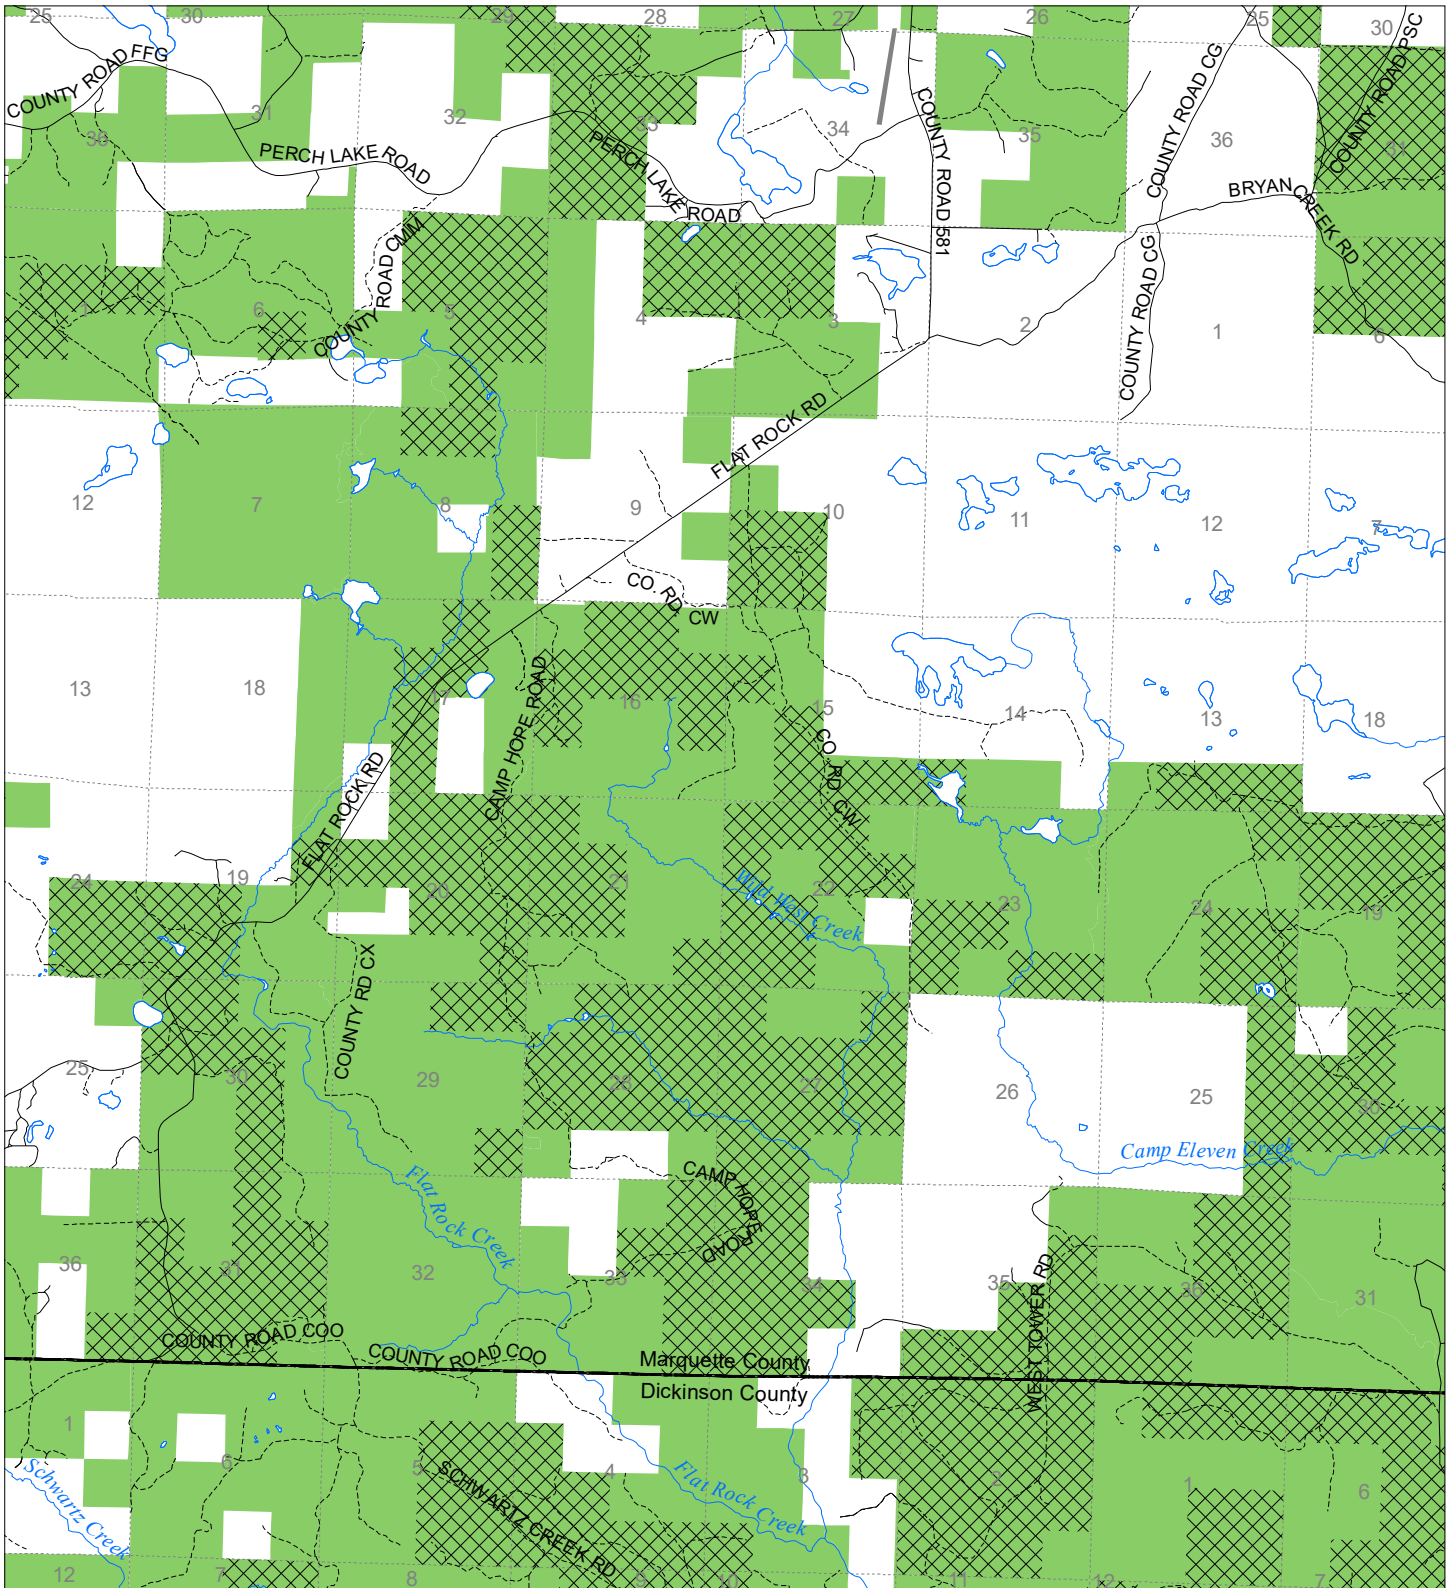

Fuelwood Collection
 Marquette County
T45N,R28W

- State land open to fuelwood collection
- State land closed to fuelwood collection

Effective: March 1, 2021

N
 Miles
 0 0.5 1

02/02/2021