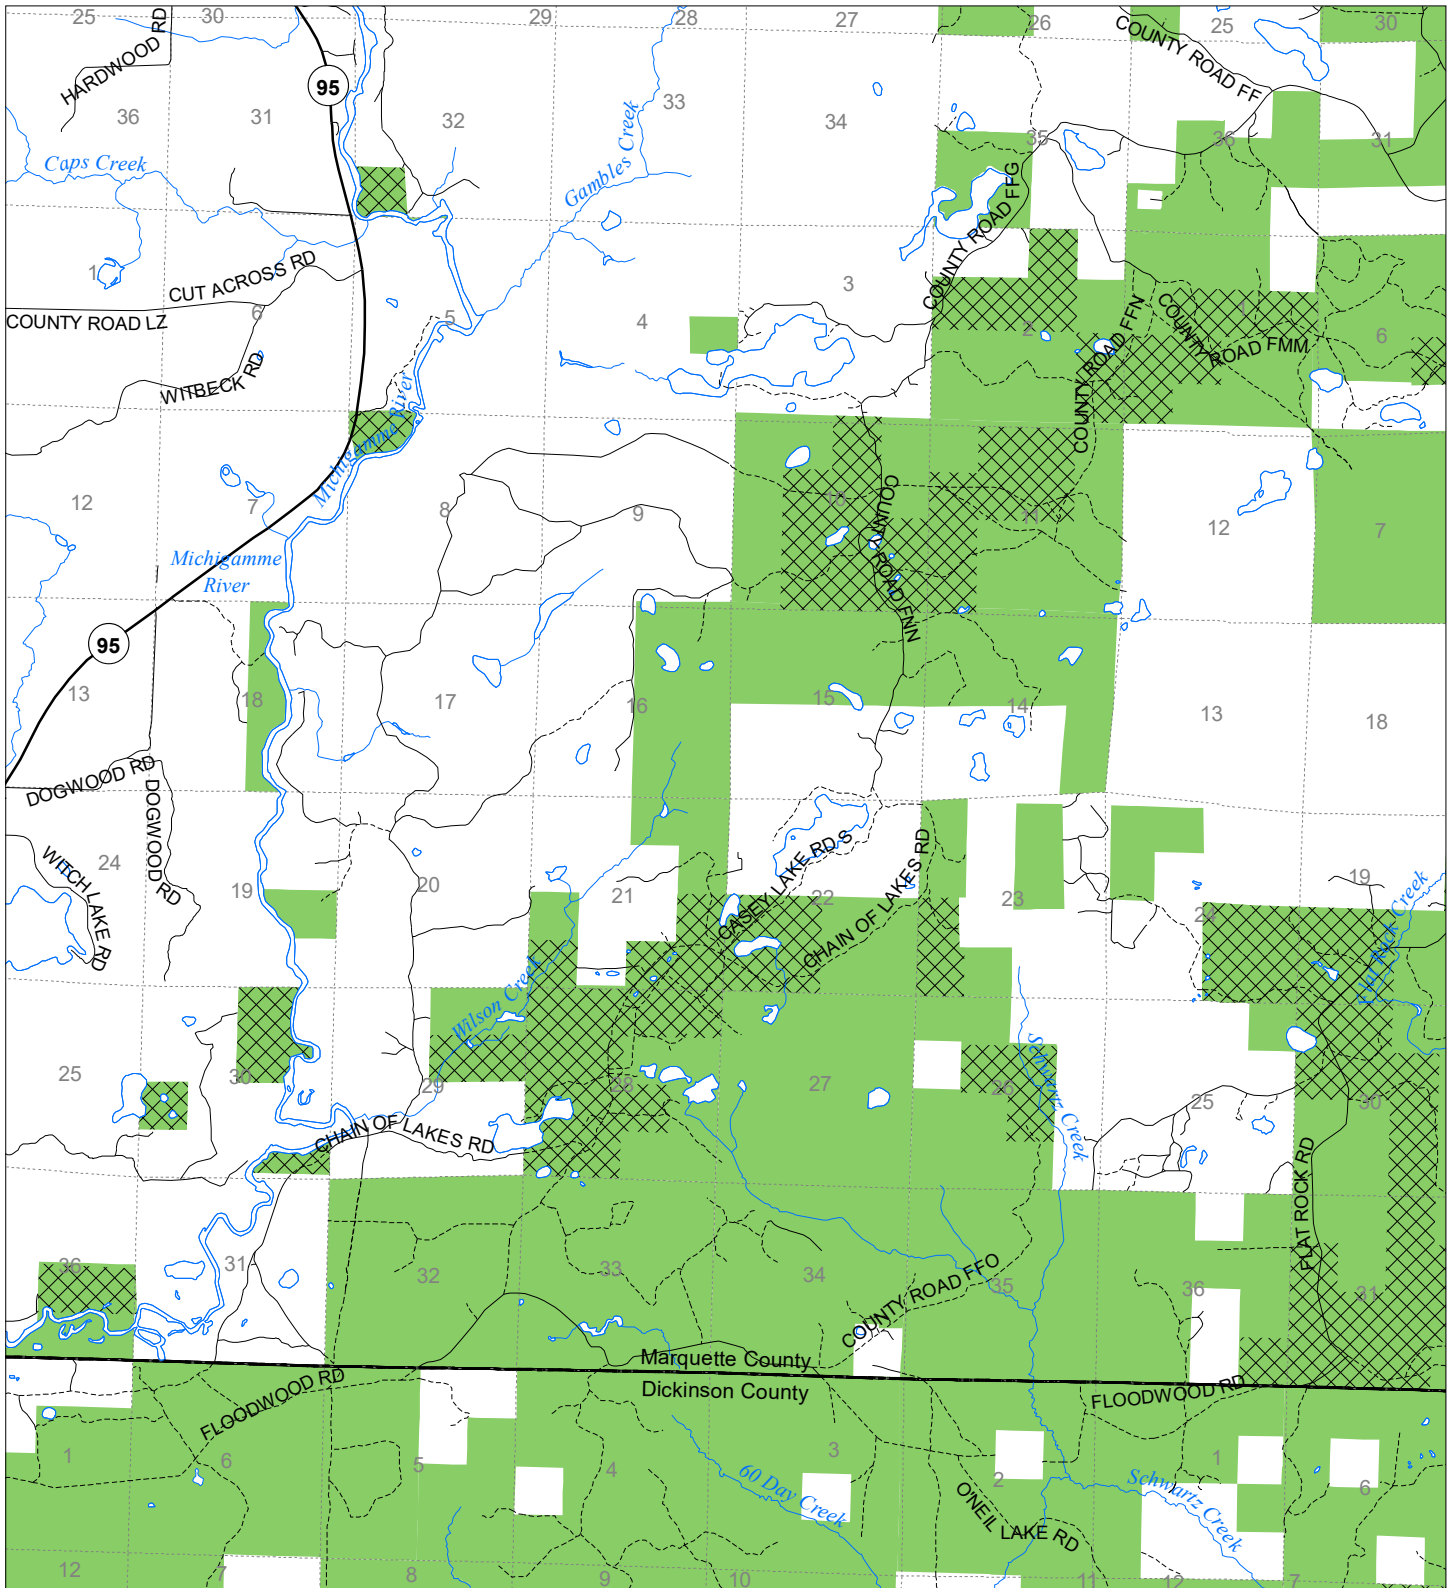

# Fuelwood Collection Marquette County T45N,R29W

- State land open to fuelwood collection
- State land closed to fuelwood collection

Effective: March 1, 2021