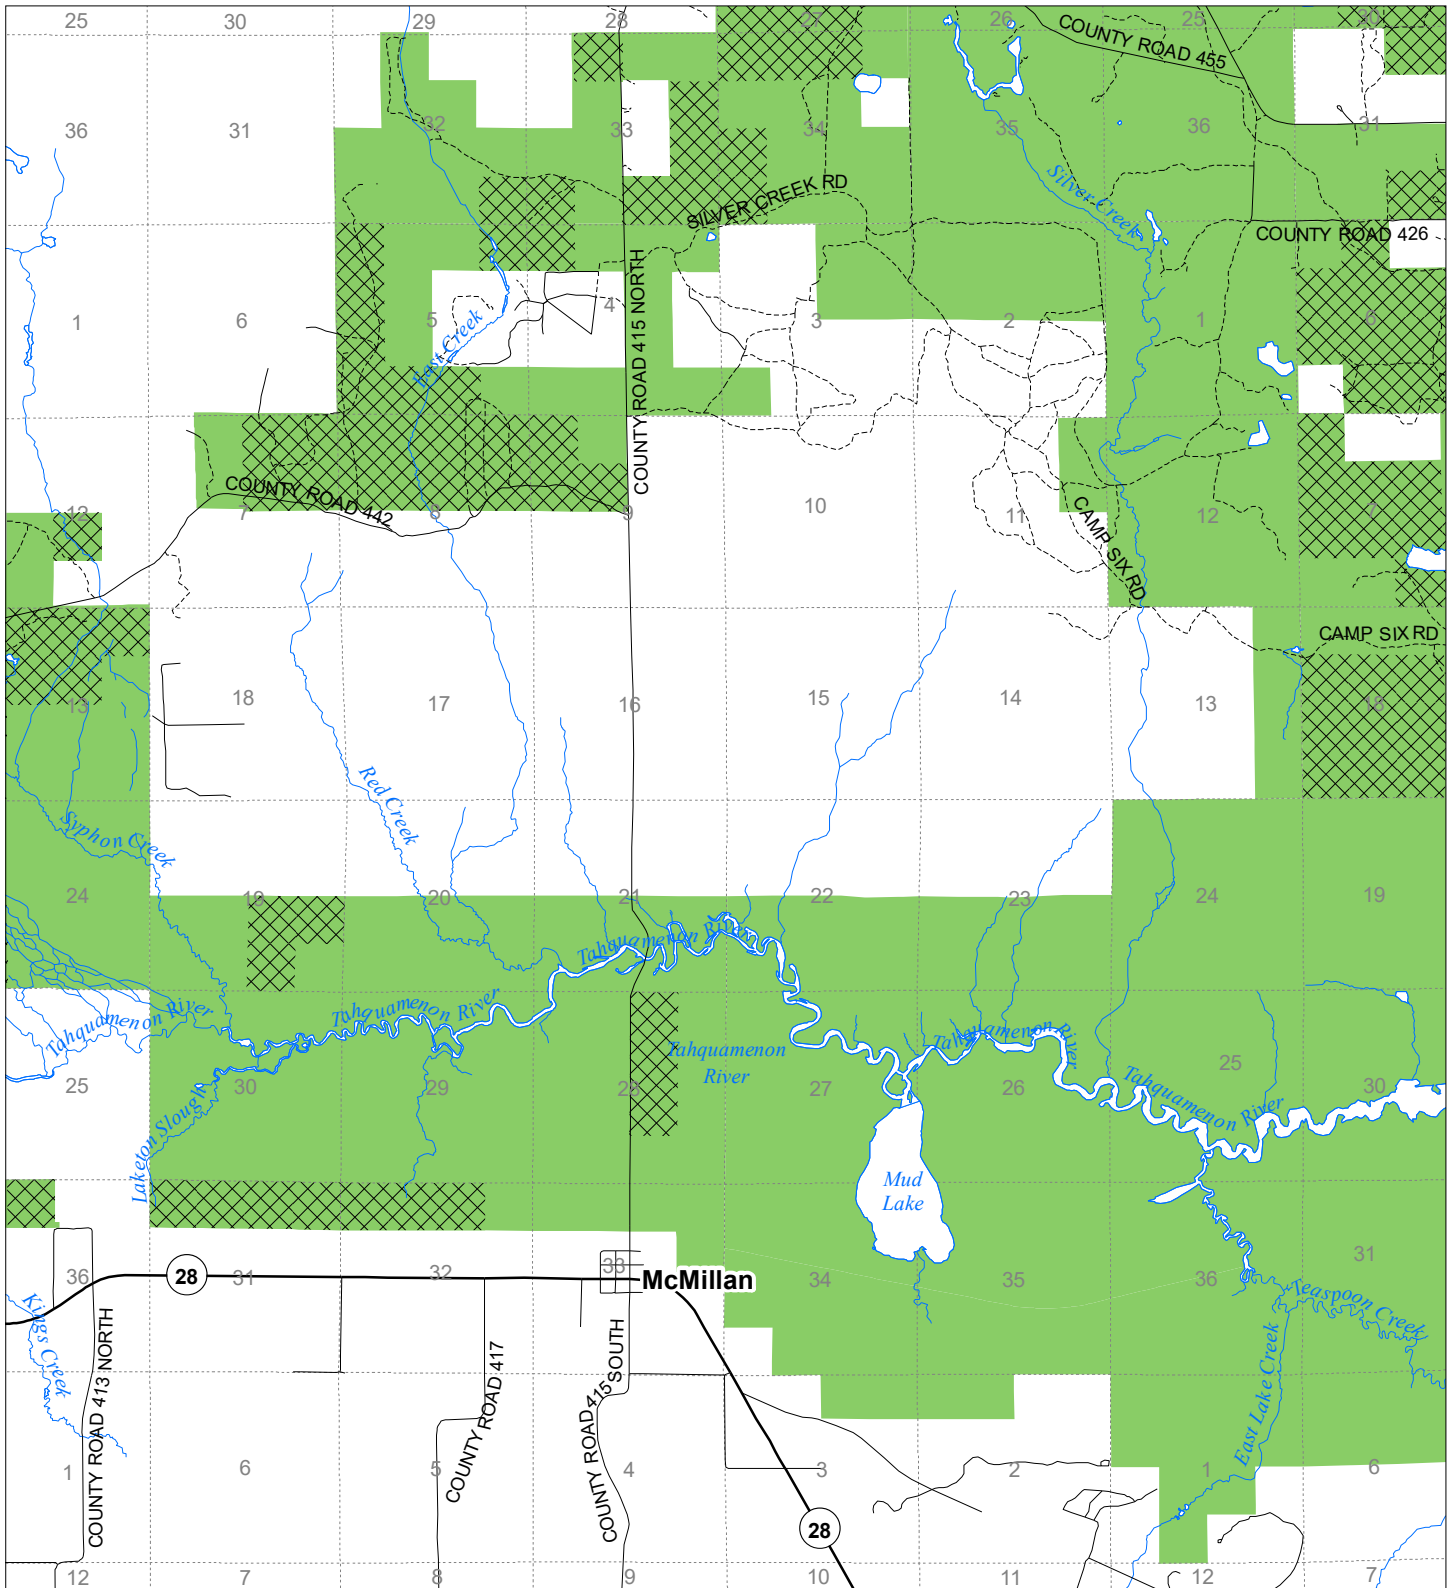

# Fuelwood Collection Luce County T46N,R11W

- State land open to fuelwood collection
- State land closed to fuelwood collection

Effective: March 1, 2021

N

0 Miles 0.5 1

02/02/2021