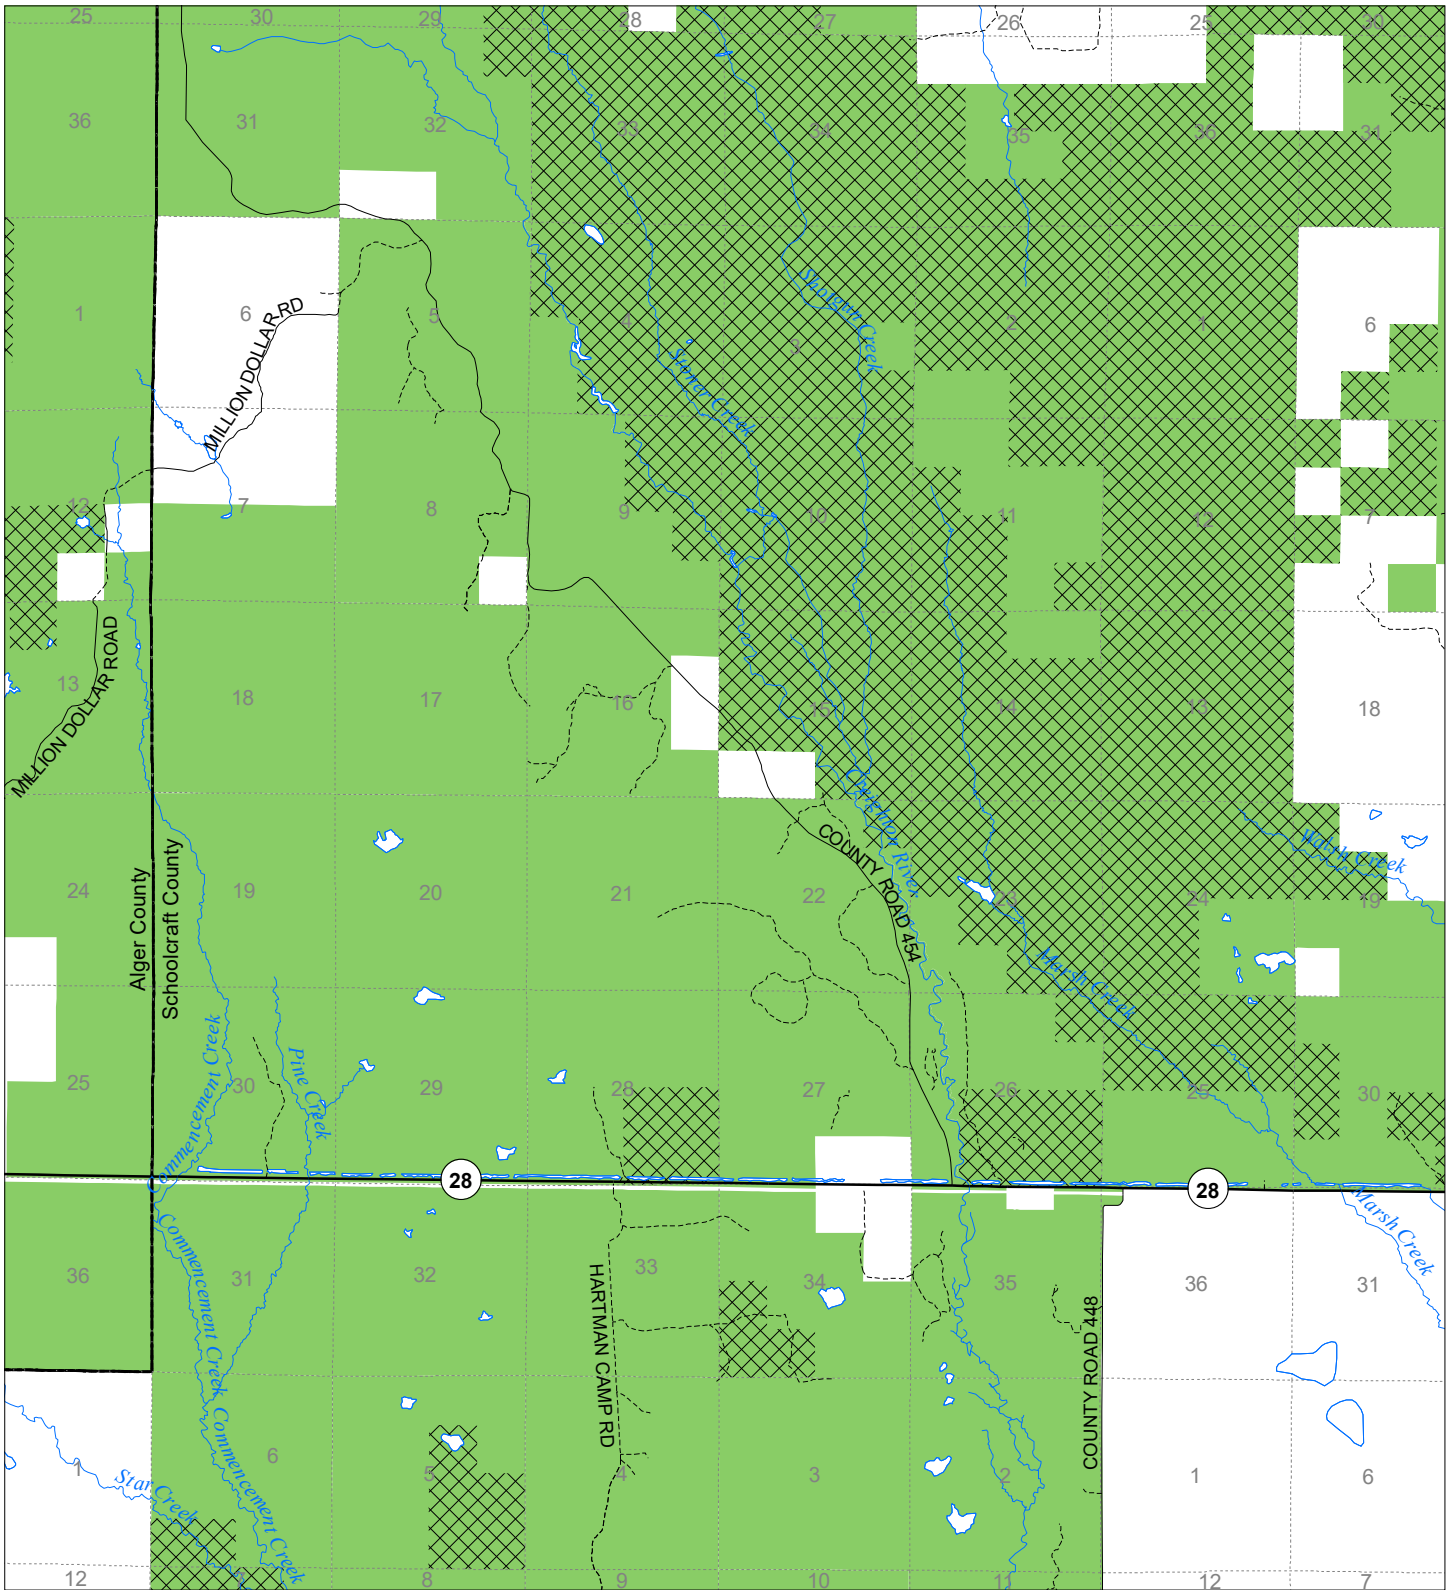

Fuelwood Collection
Schoolcraft County
T46N,R16W

- State land open to fuelwood collection
- State land closed to fuelwood collection

Effective: March 1, 2021