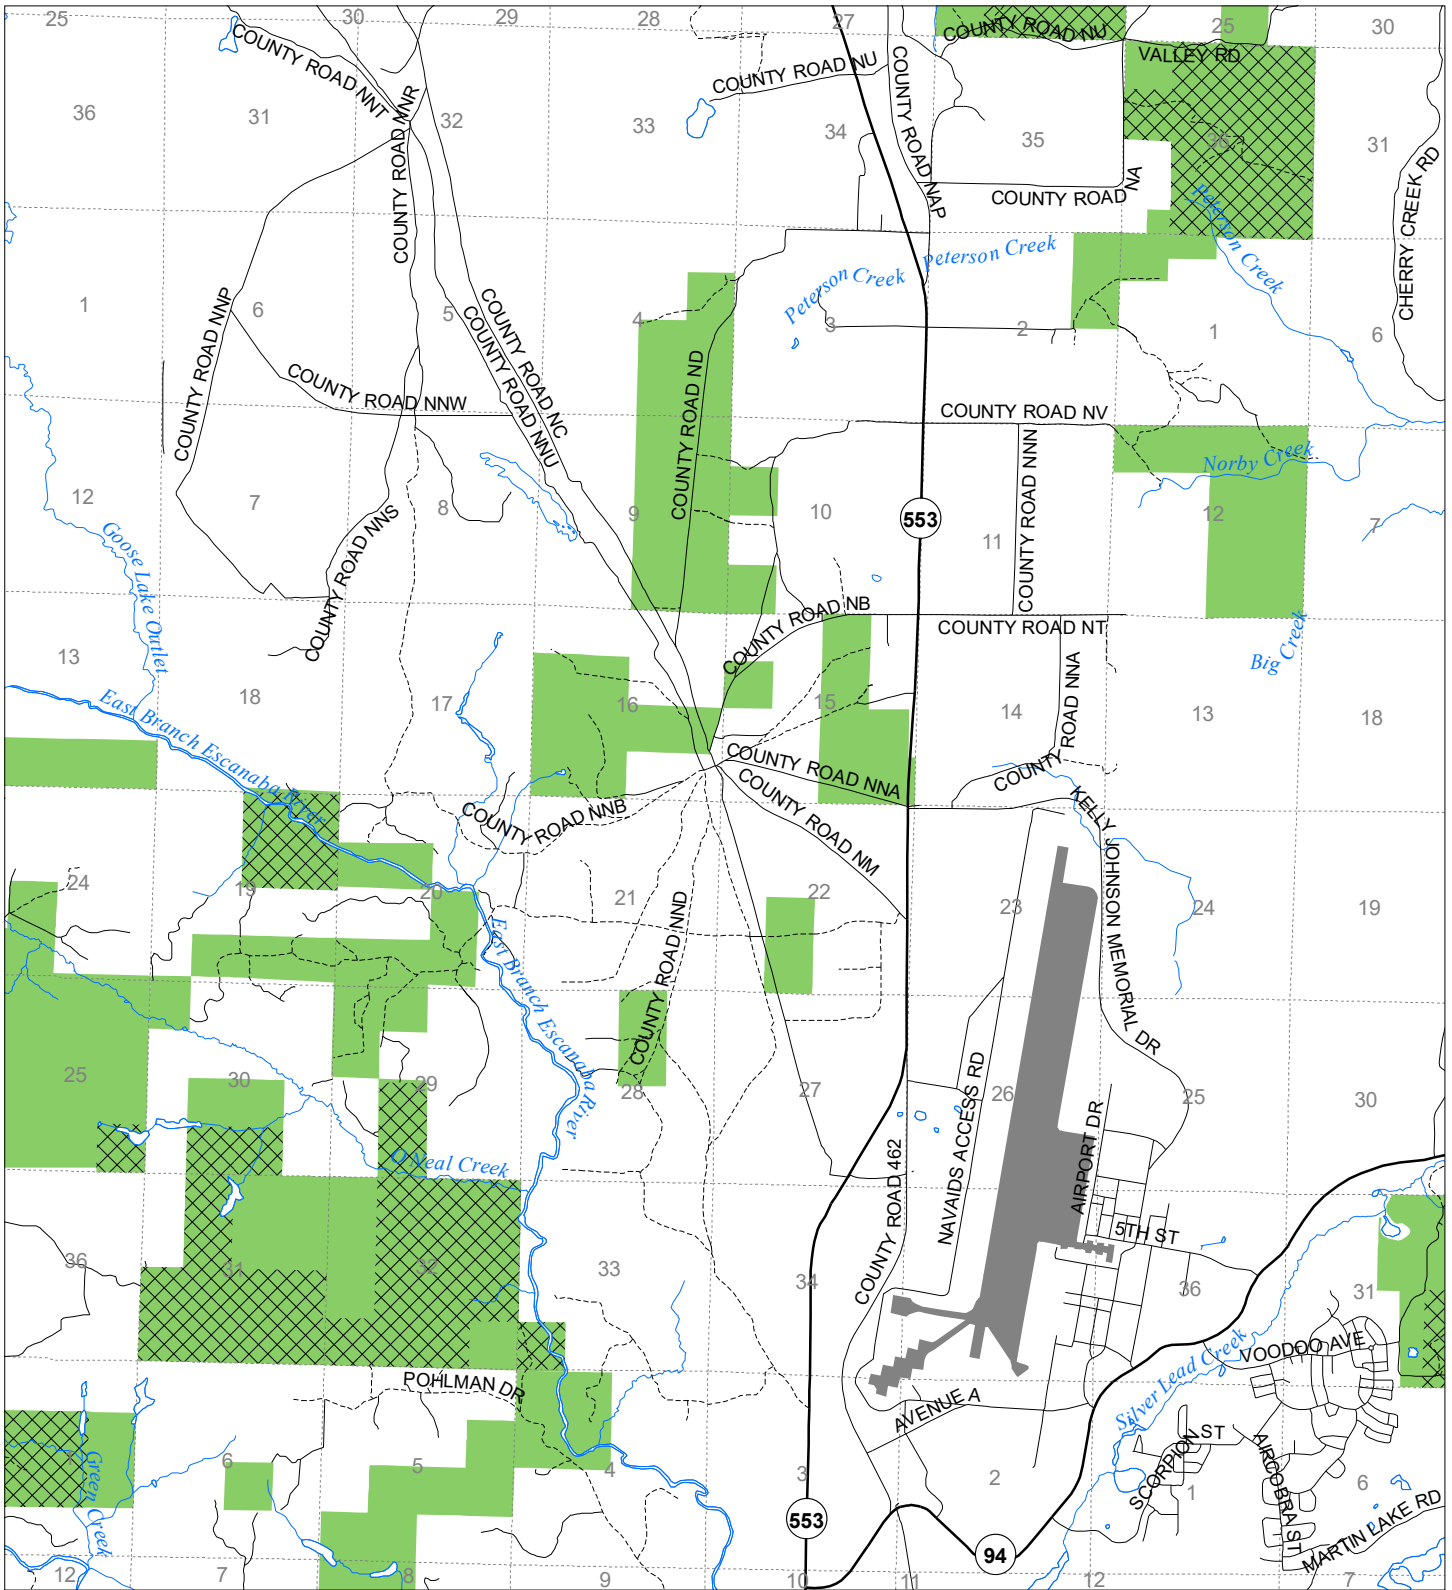

Fuelwood Collection
 Marquette County
T46N,R25W

- State land open to fuelwood collection
- State land closed to fuelwood collection

Effective: March 1, 2021

N
 Miles
 0 0.5 1

02/02/2021