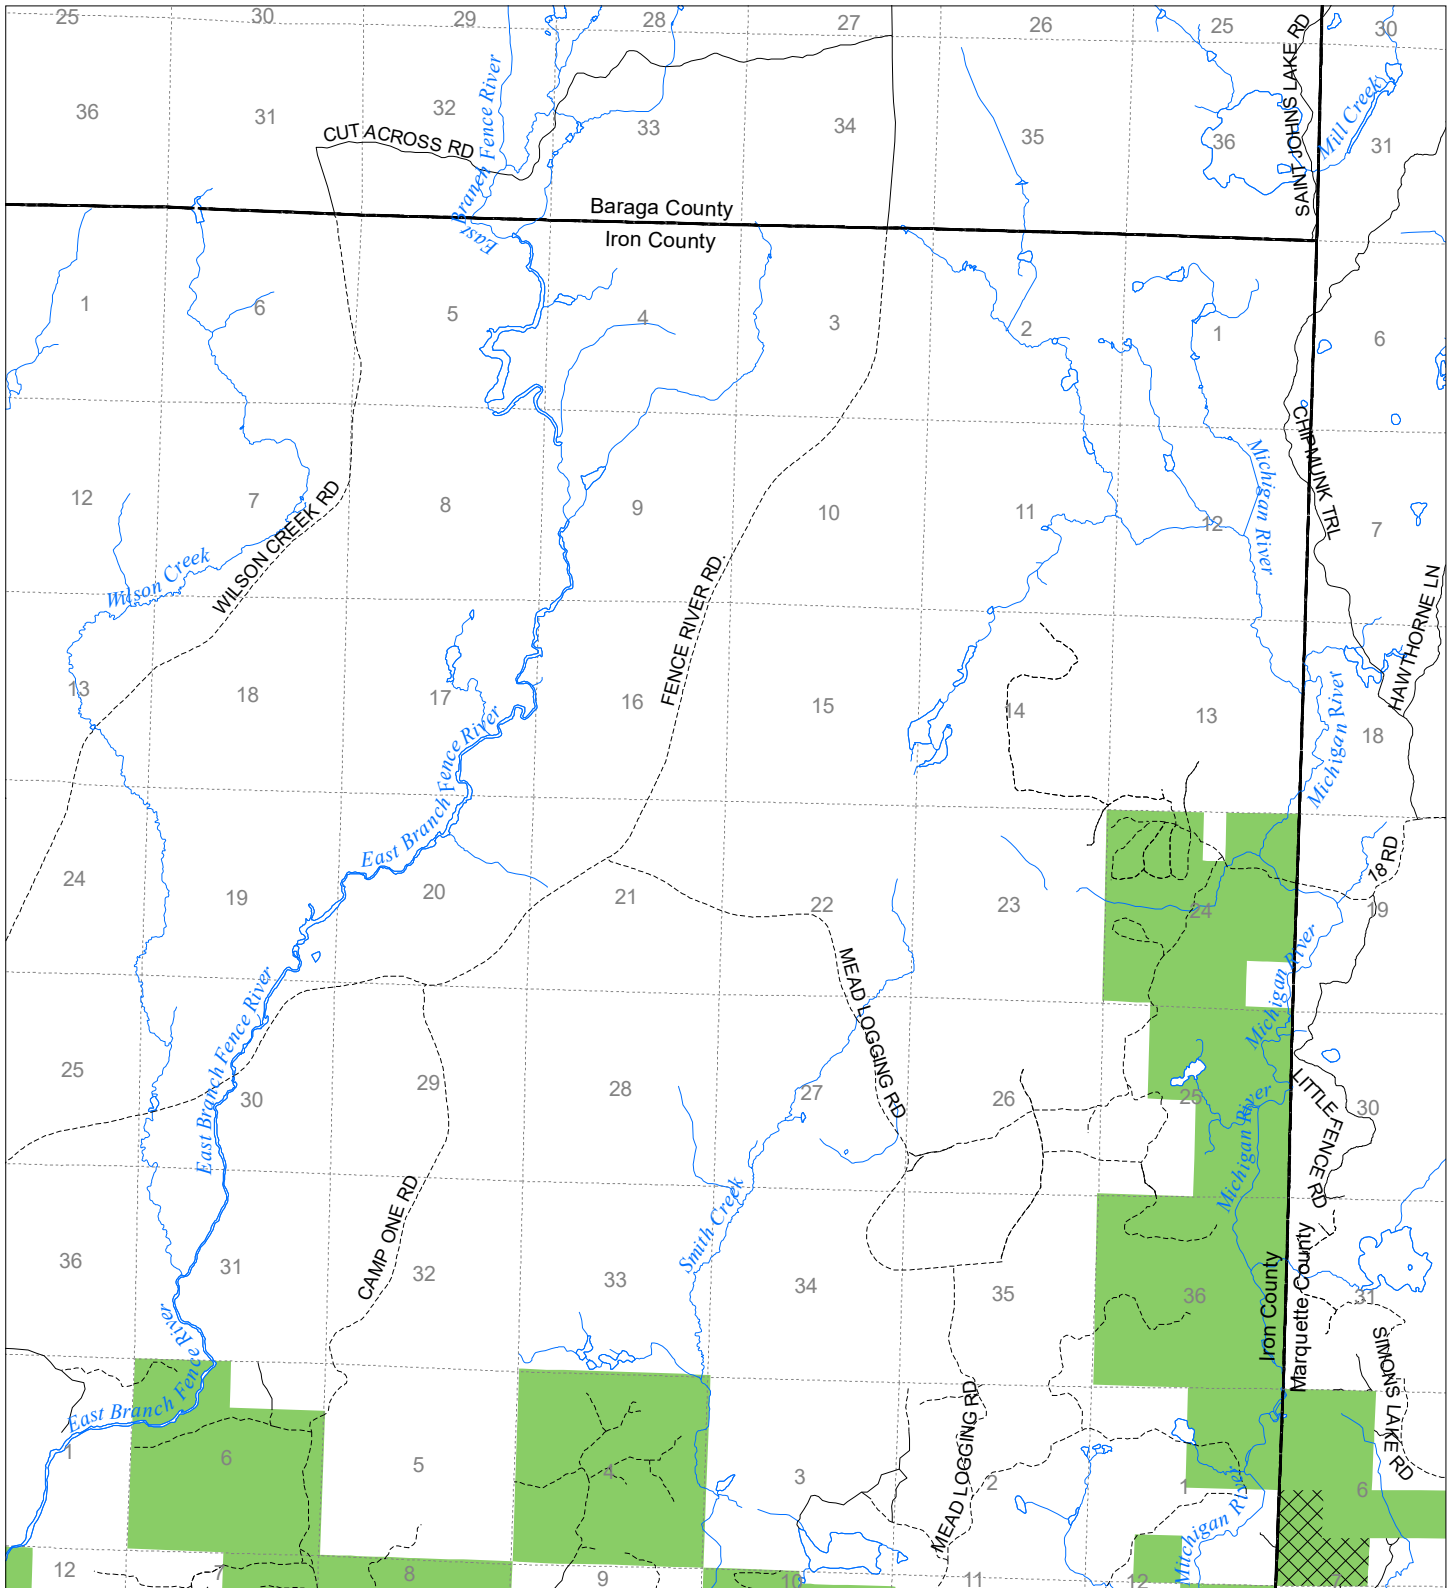

Fuelwood Collection Iron County T46N,R31W

- State land open to fuelwood collection
- State land closed to fuelwood collection

Effective: March 1, 2021

N
Miles
0 0.5 1

02/02/2021