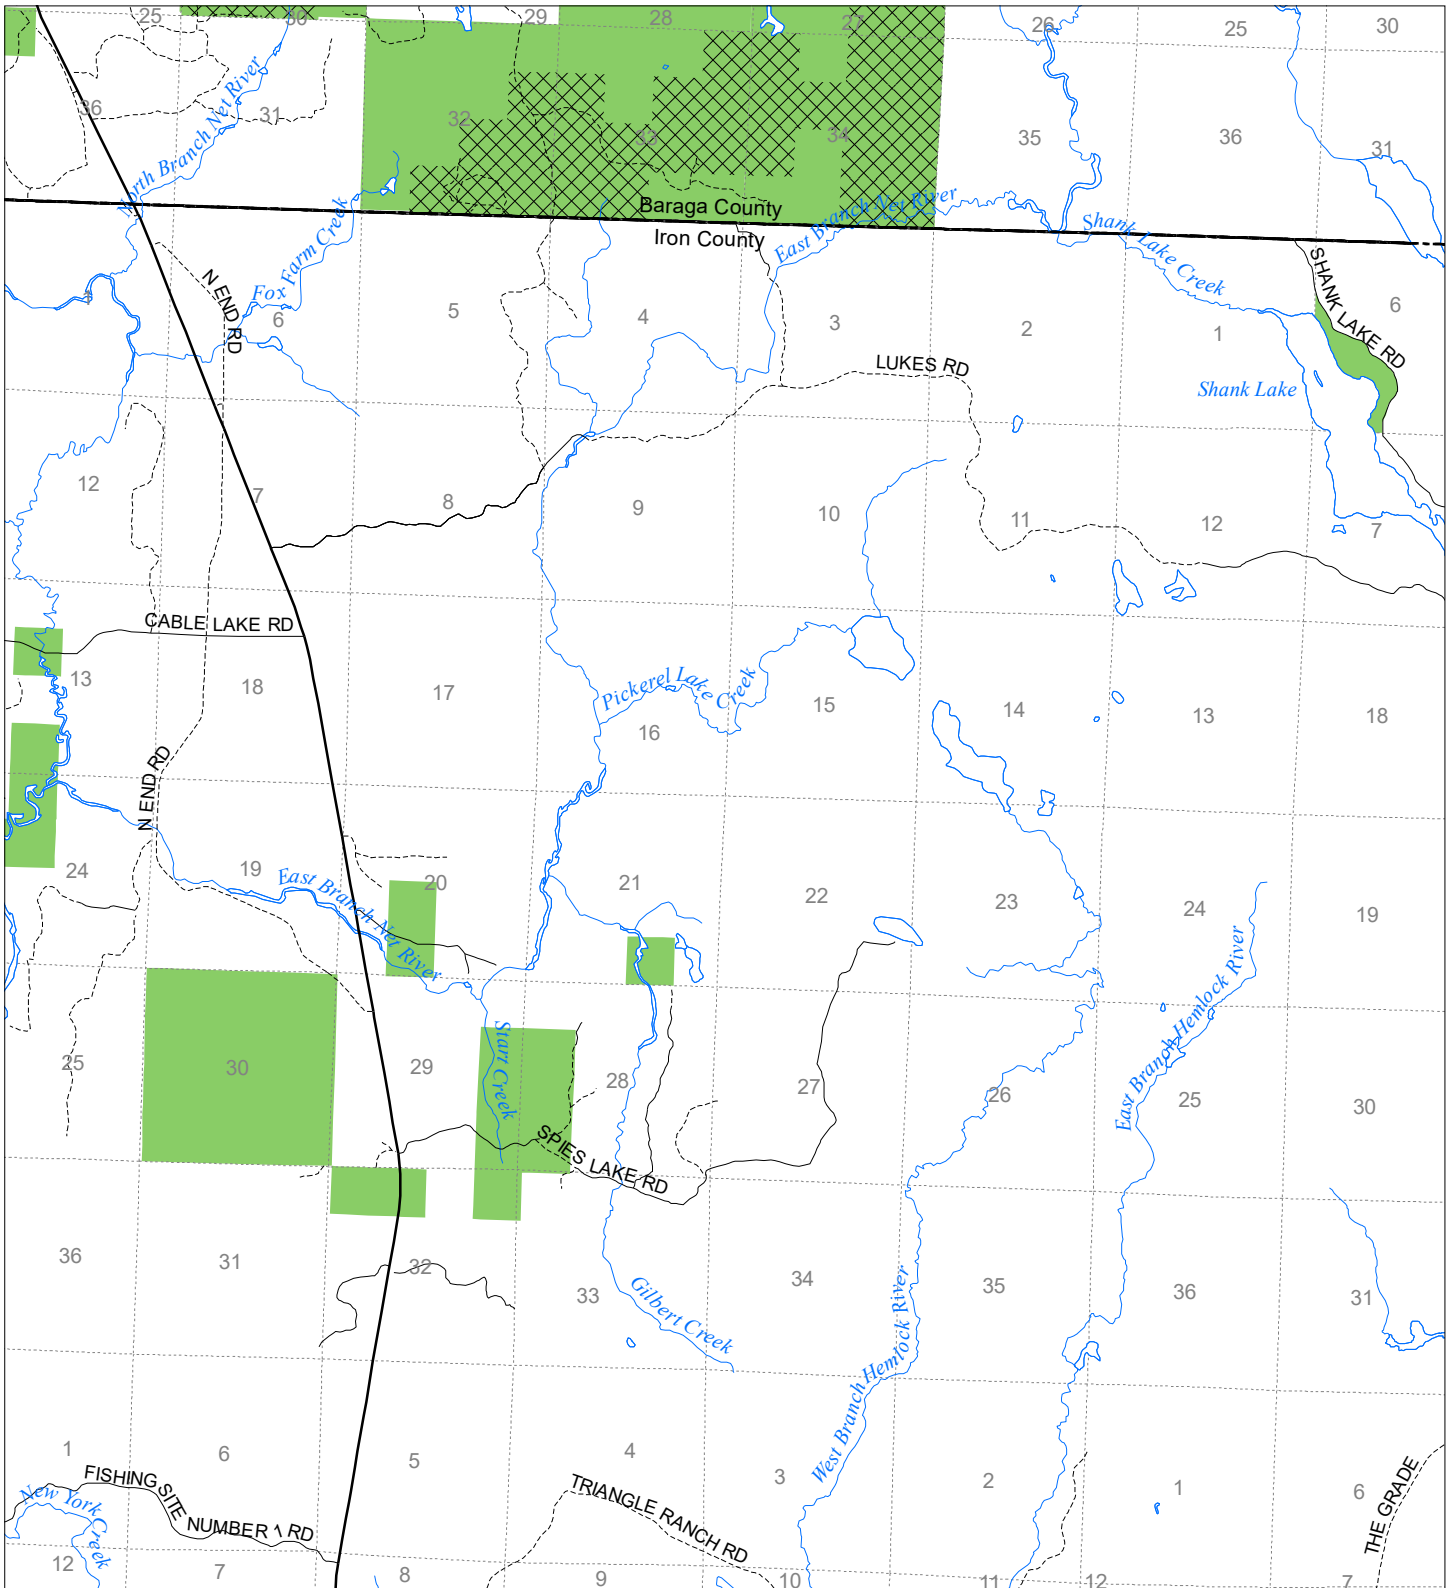

Fuelwood Collection
Iron County
T46N,R33W

- State land open to fuelwood collection
- State land closed to fuelwood collection

Effective: March 1, 2021

0 Miles 0.5 1

02/02/2021