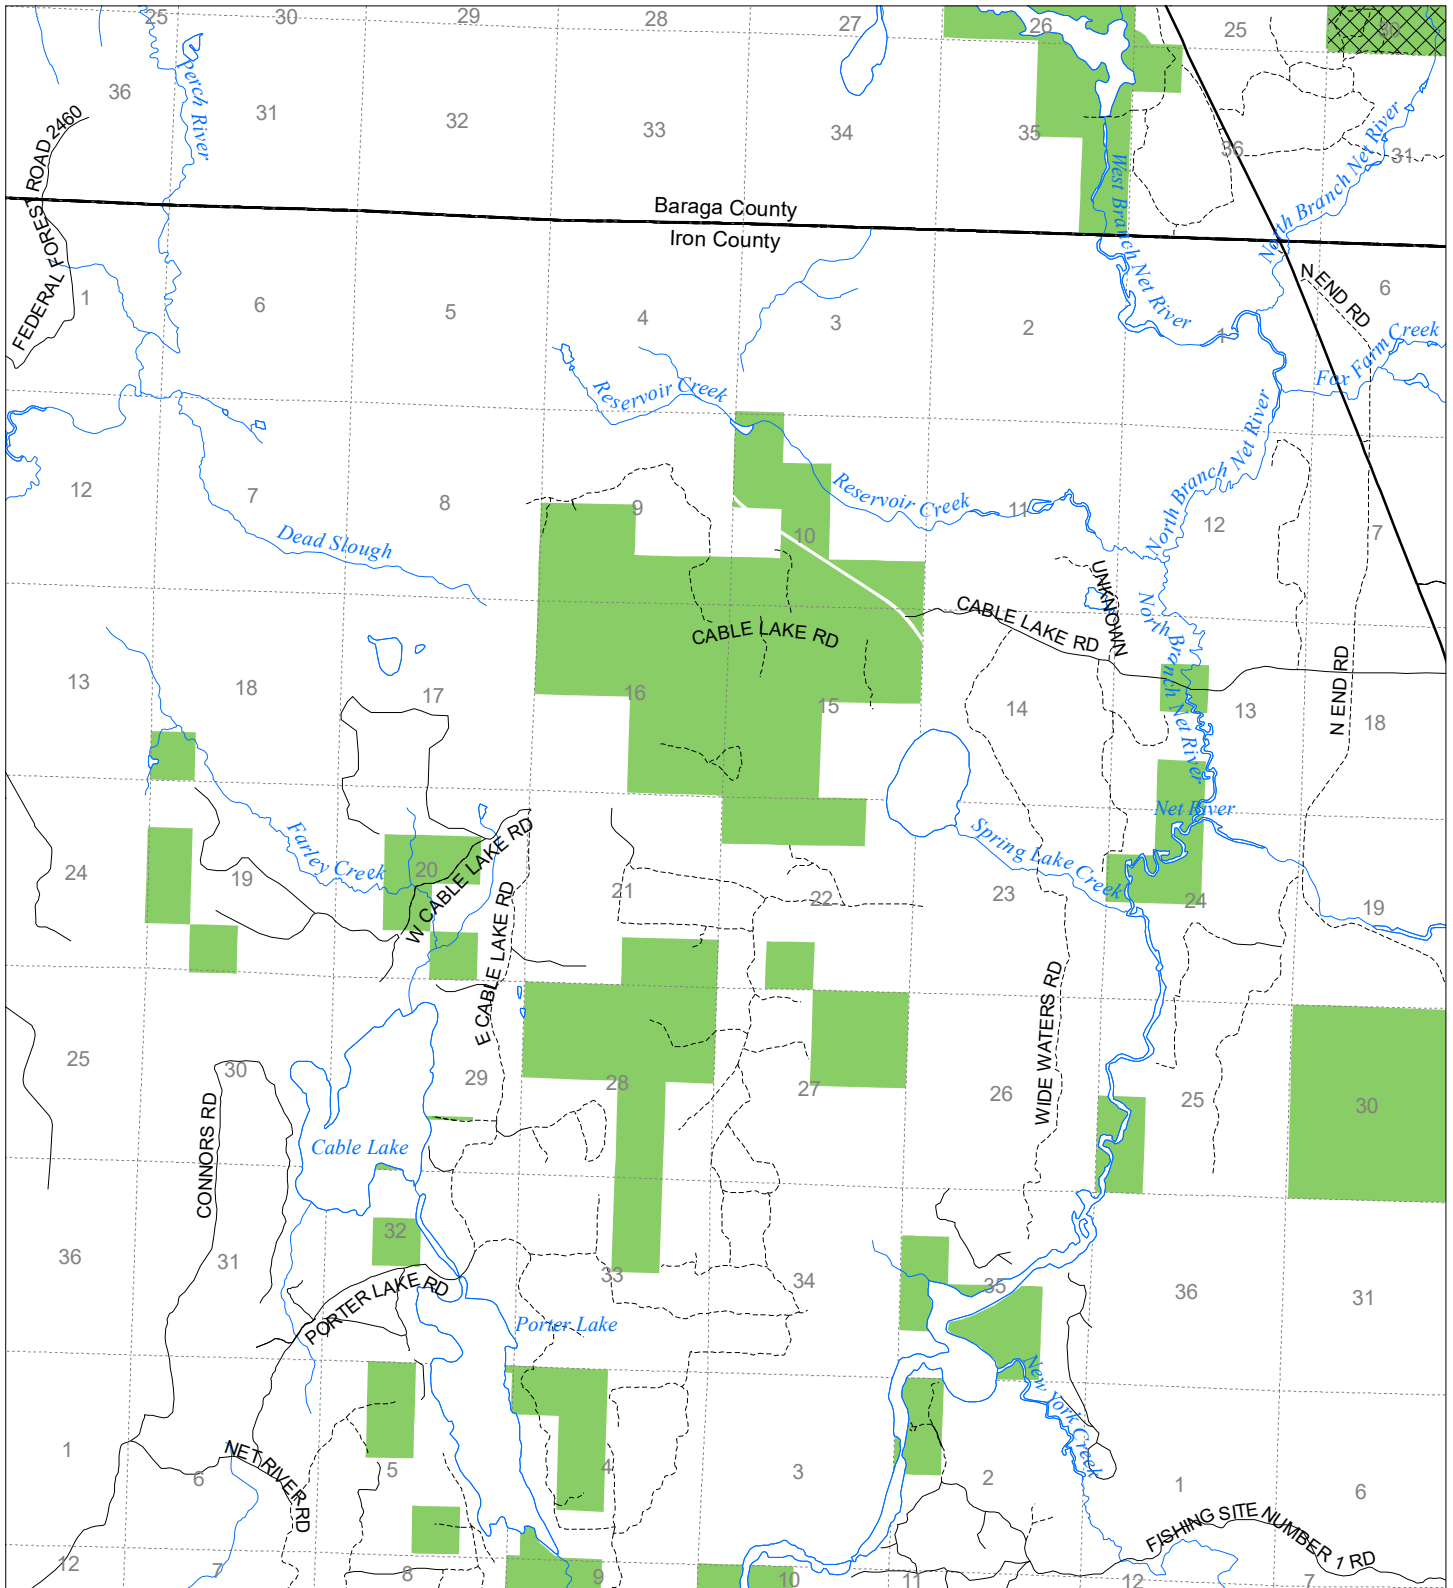

Fuelwood Collection Iron County T46N,R34W

- State land open to fuelwood collection
- State land closed to fuelwood collection

Effective: March 1, 2021

N
Miles
0 0.5 1

02/02/2021