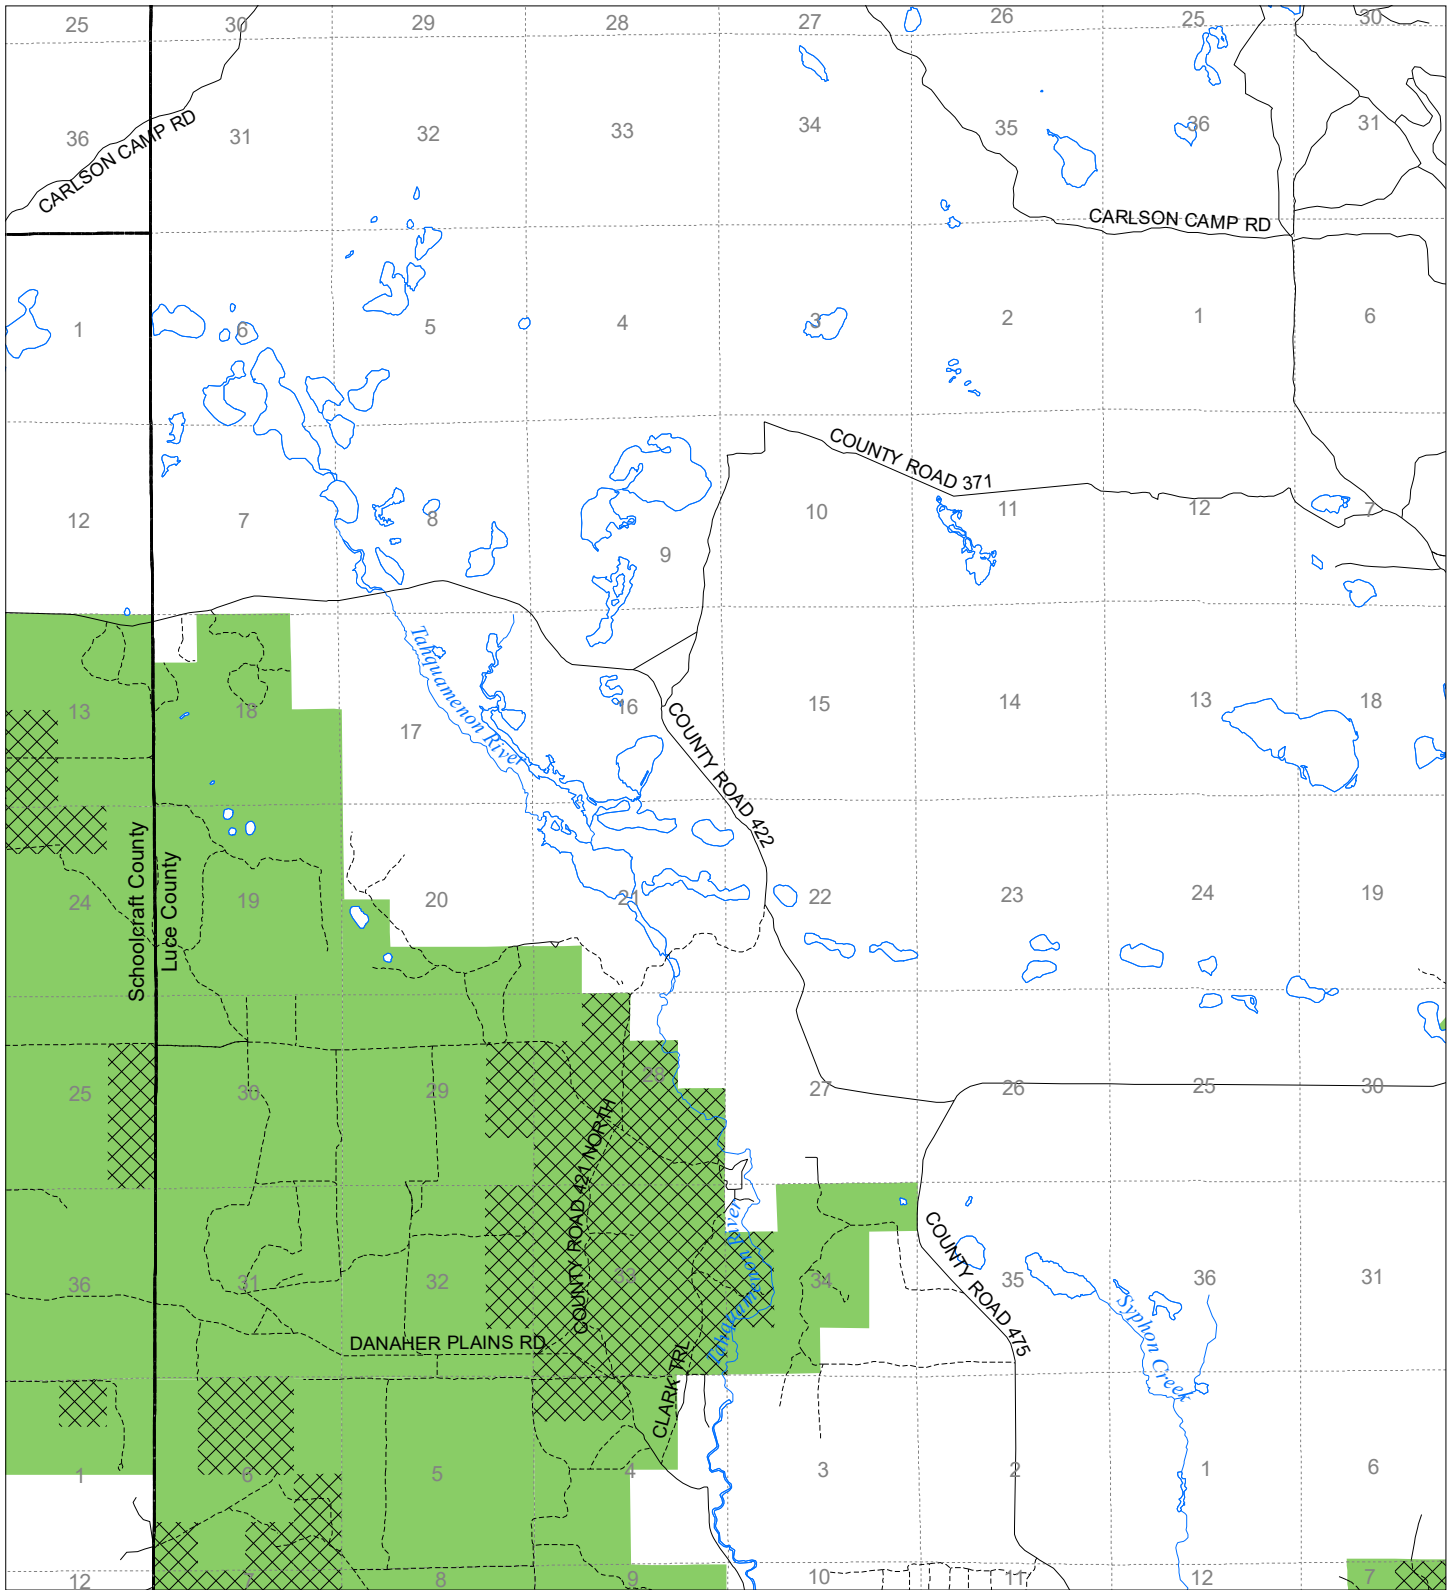

Fuelwood Collection Luce County T47N,R12W

- State land open to fuelwood collection
- State land closed to fuelwood collection

Effective: March 1, 2021