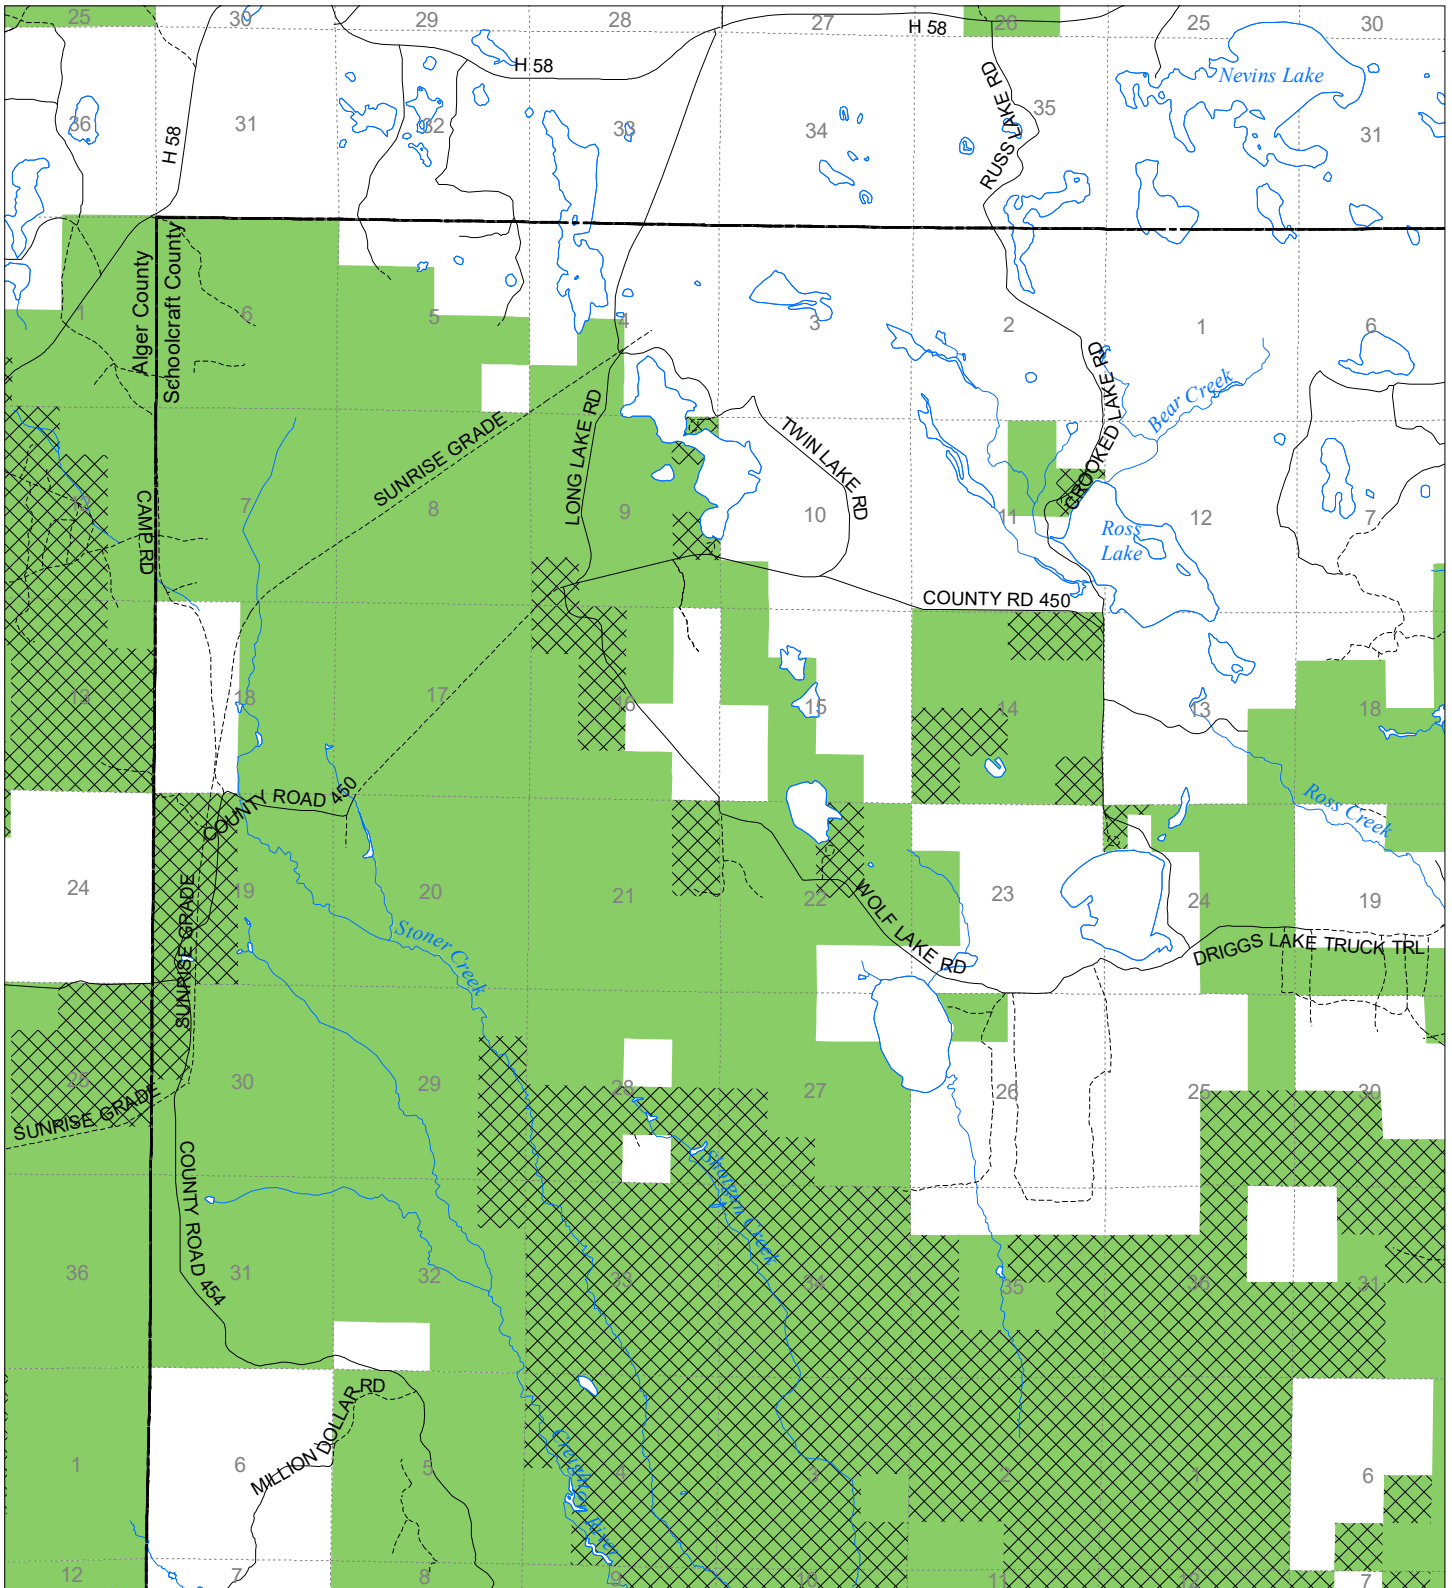

# Fuelwood Collection Schoolcraft County T47N,R16W

- State land open to fuelwood collection
- State land closed to fuelwood collection

Effective: March 1, 2021

N  
Miles  
0 0.5 1

02/02/2021