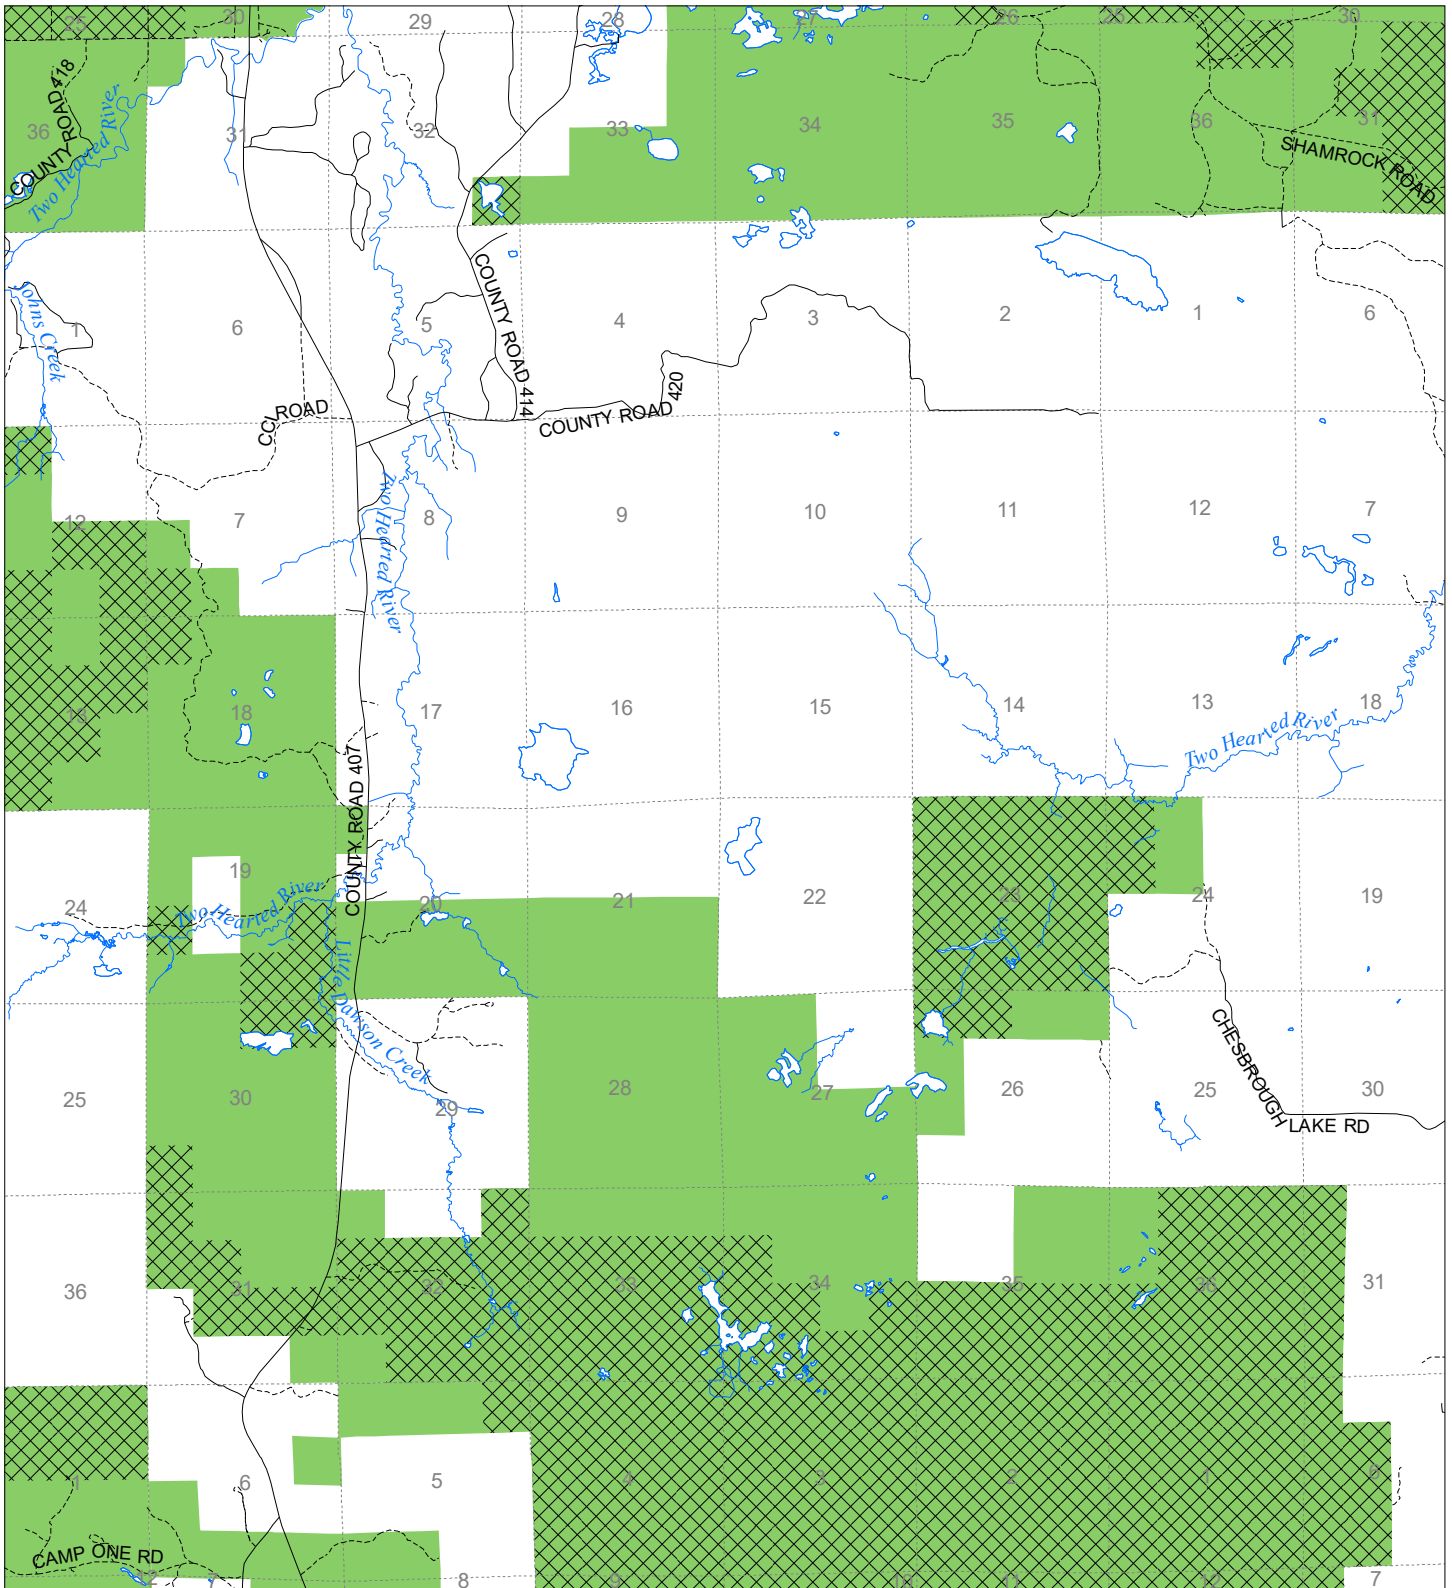

Fuelwood Collection Luce County T48N,R10W

- State land open to fuelwood collection
- State land closed to fuelwood collection

Effective: March 1, 2021

N

Miles
0 0.5 1

02/02/2021