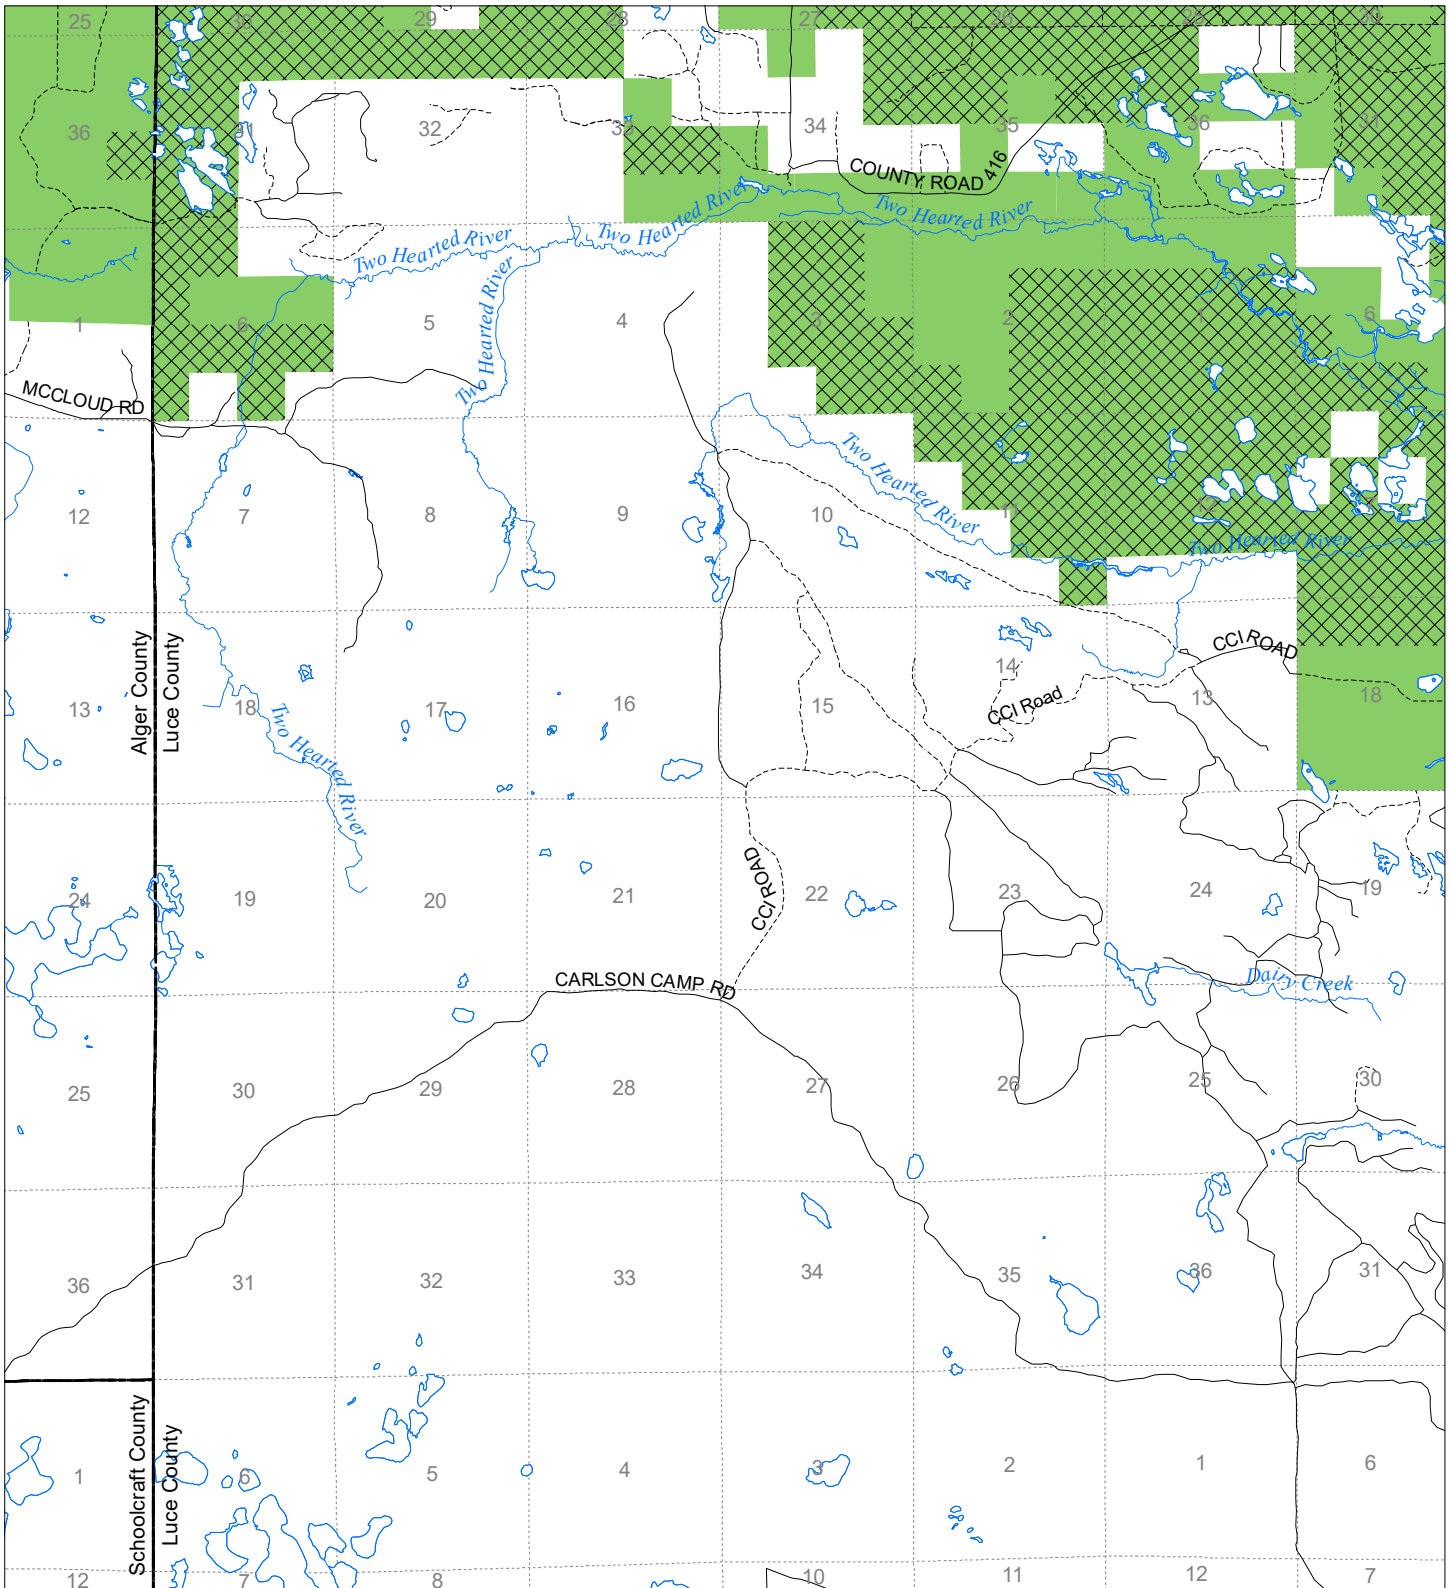

Fuelwood Collection
Luce County
T48N,R12W

- State land open to fuelwood collection
- State land closed to fuelwood collection

Effective: March 1, 2021

N
Miles
0 0.5 1
02/02/2021