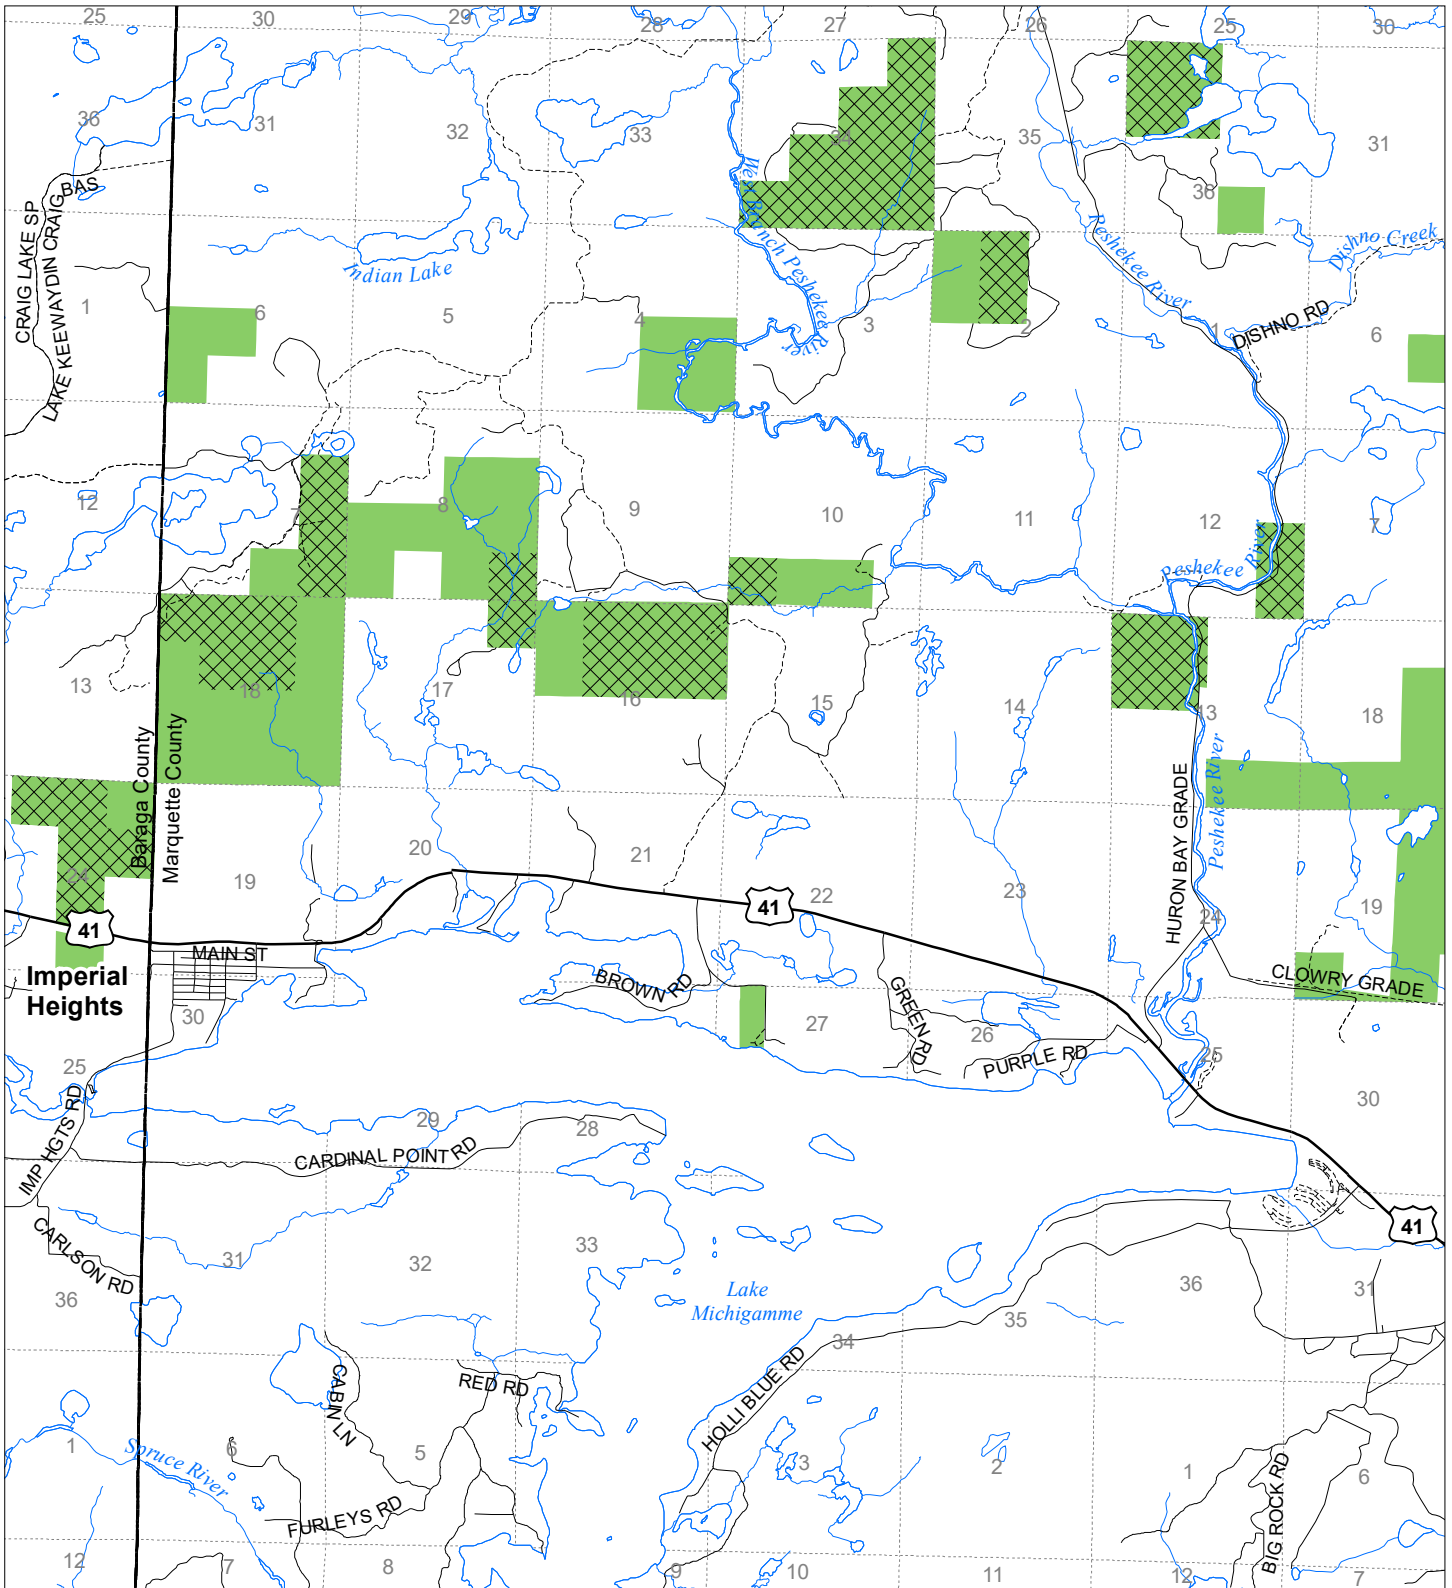

Fuelwood Collection Marquette County T48N,R30W

- State land open to fuelwood collection
- State land closed to fuelwood collection

Effective: March 1, 2021