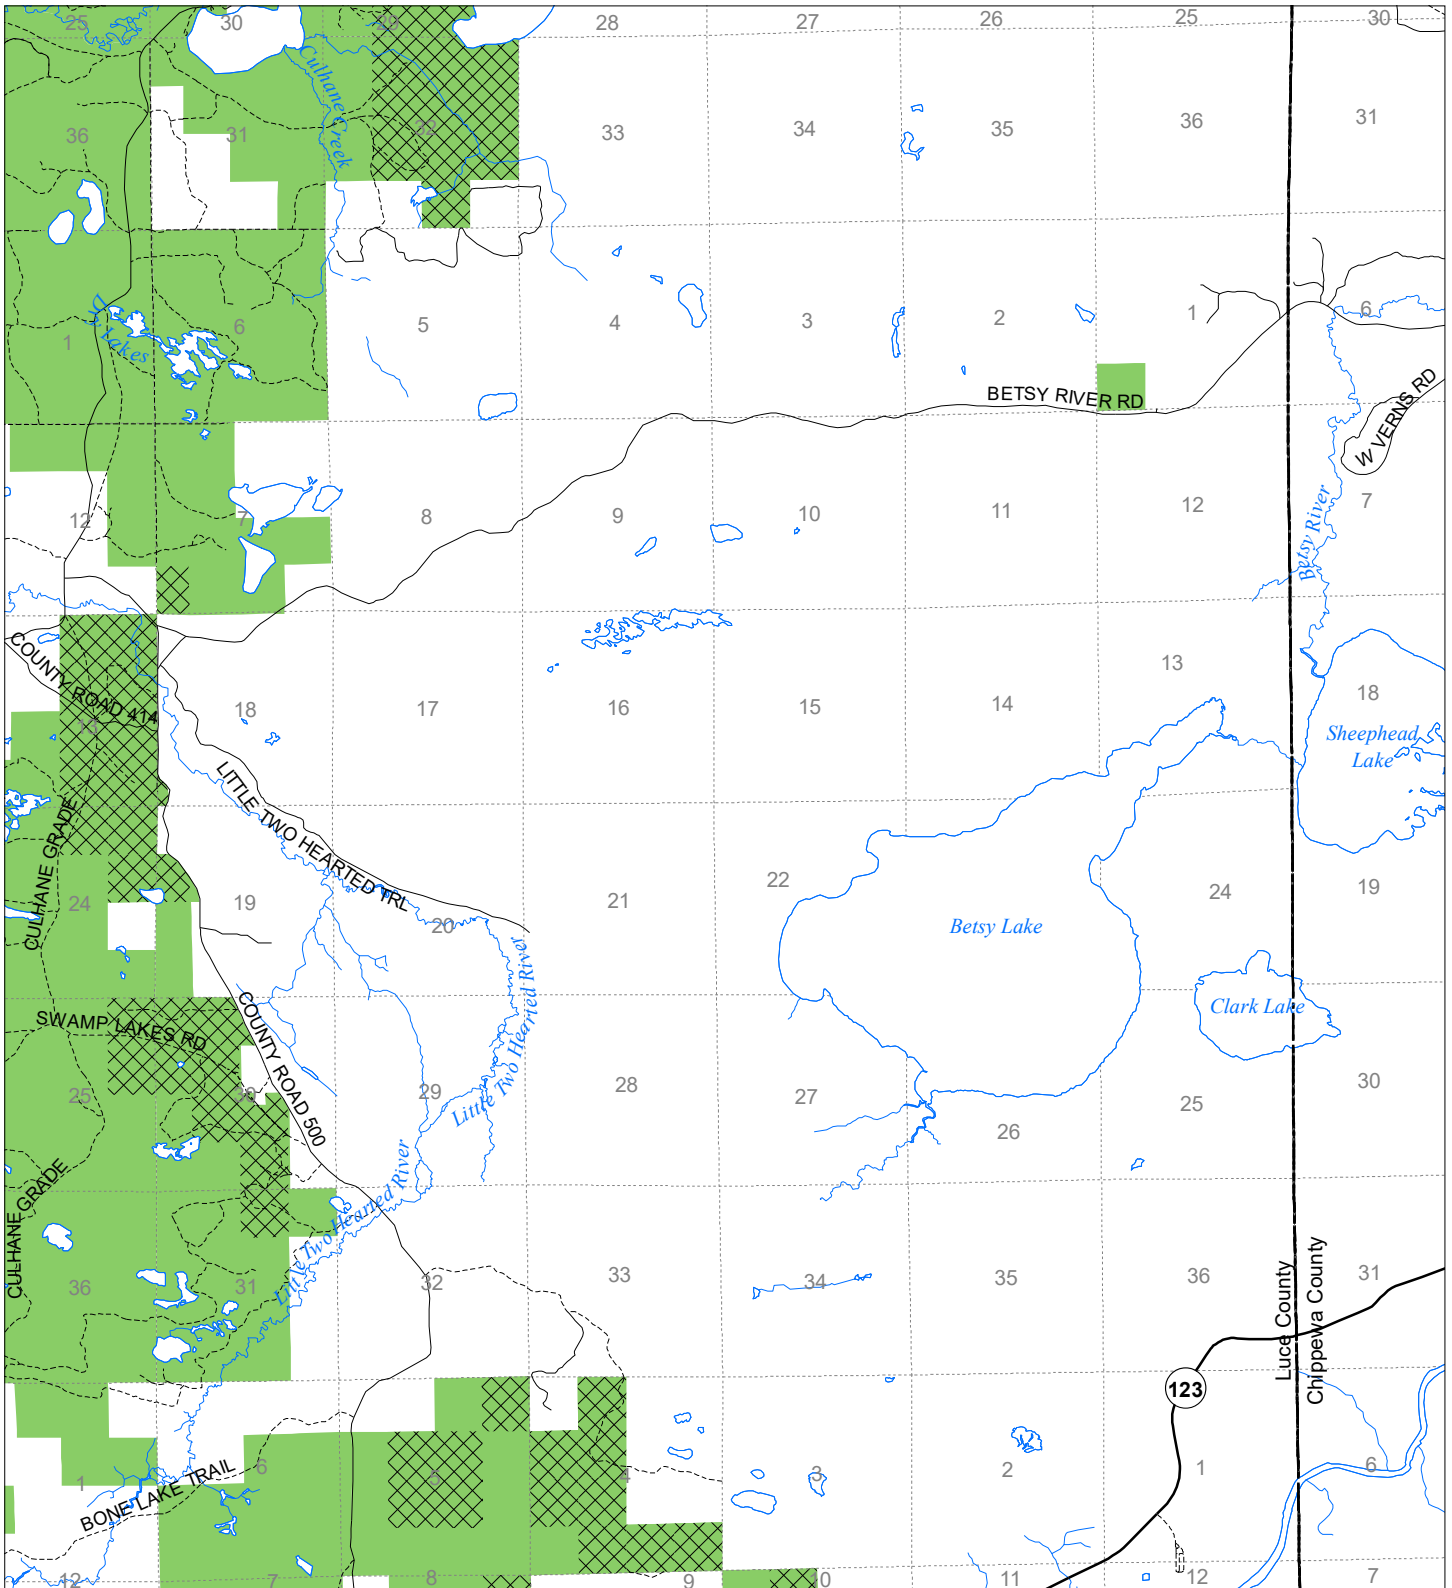

Fuelwood Collection Luce County T49N,R08W

- State land open to fuelwood collection
- State land closed to fuelwood collection

Effective: March 1, 2021

N
Miles
0 0.5 1

02/02/2021