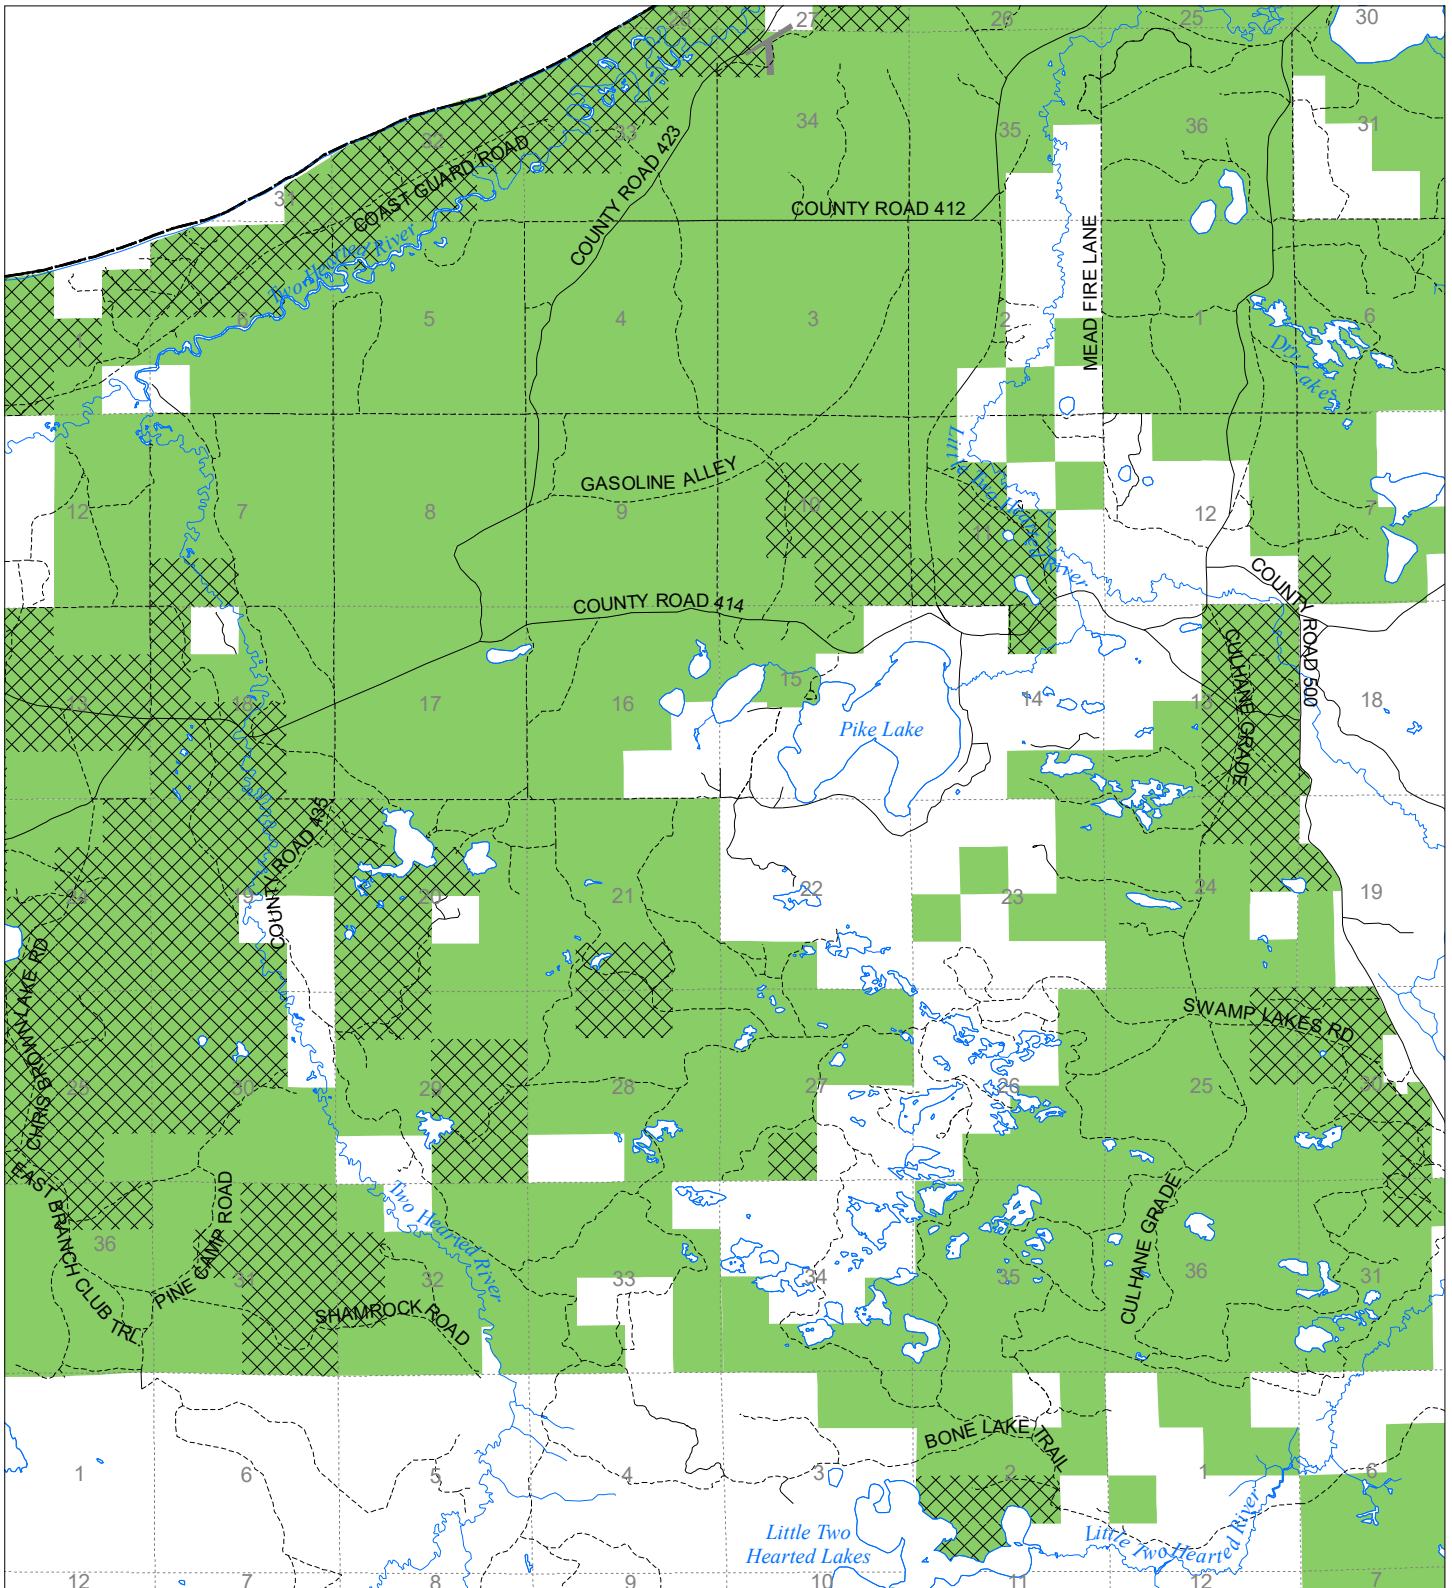

Fuelwood Collection Luce County T49N,R09W

- State land open to fuelwood collection
- State land closed to fuelwood collection

Effective: March 1, 2021