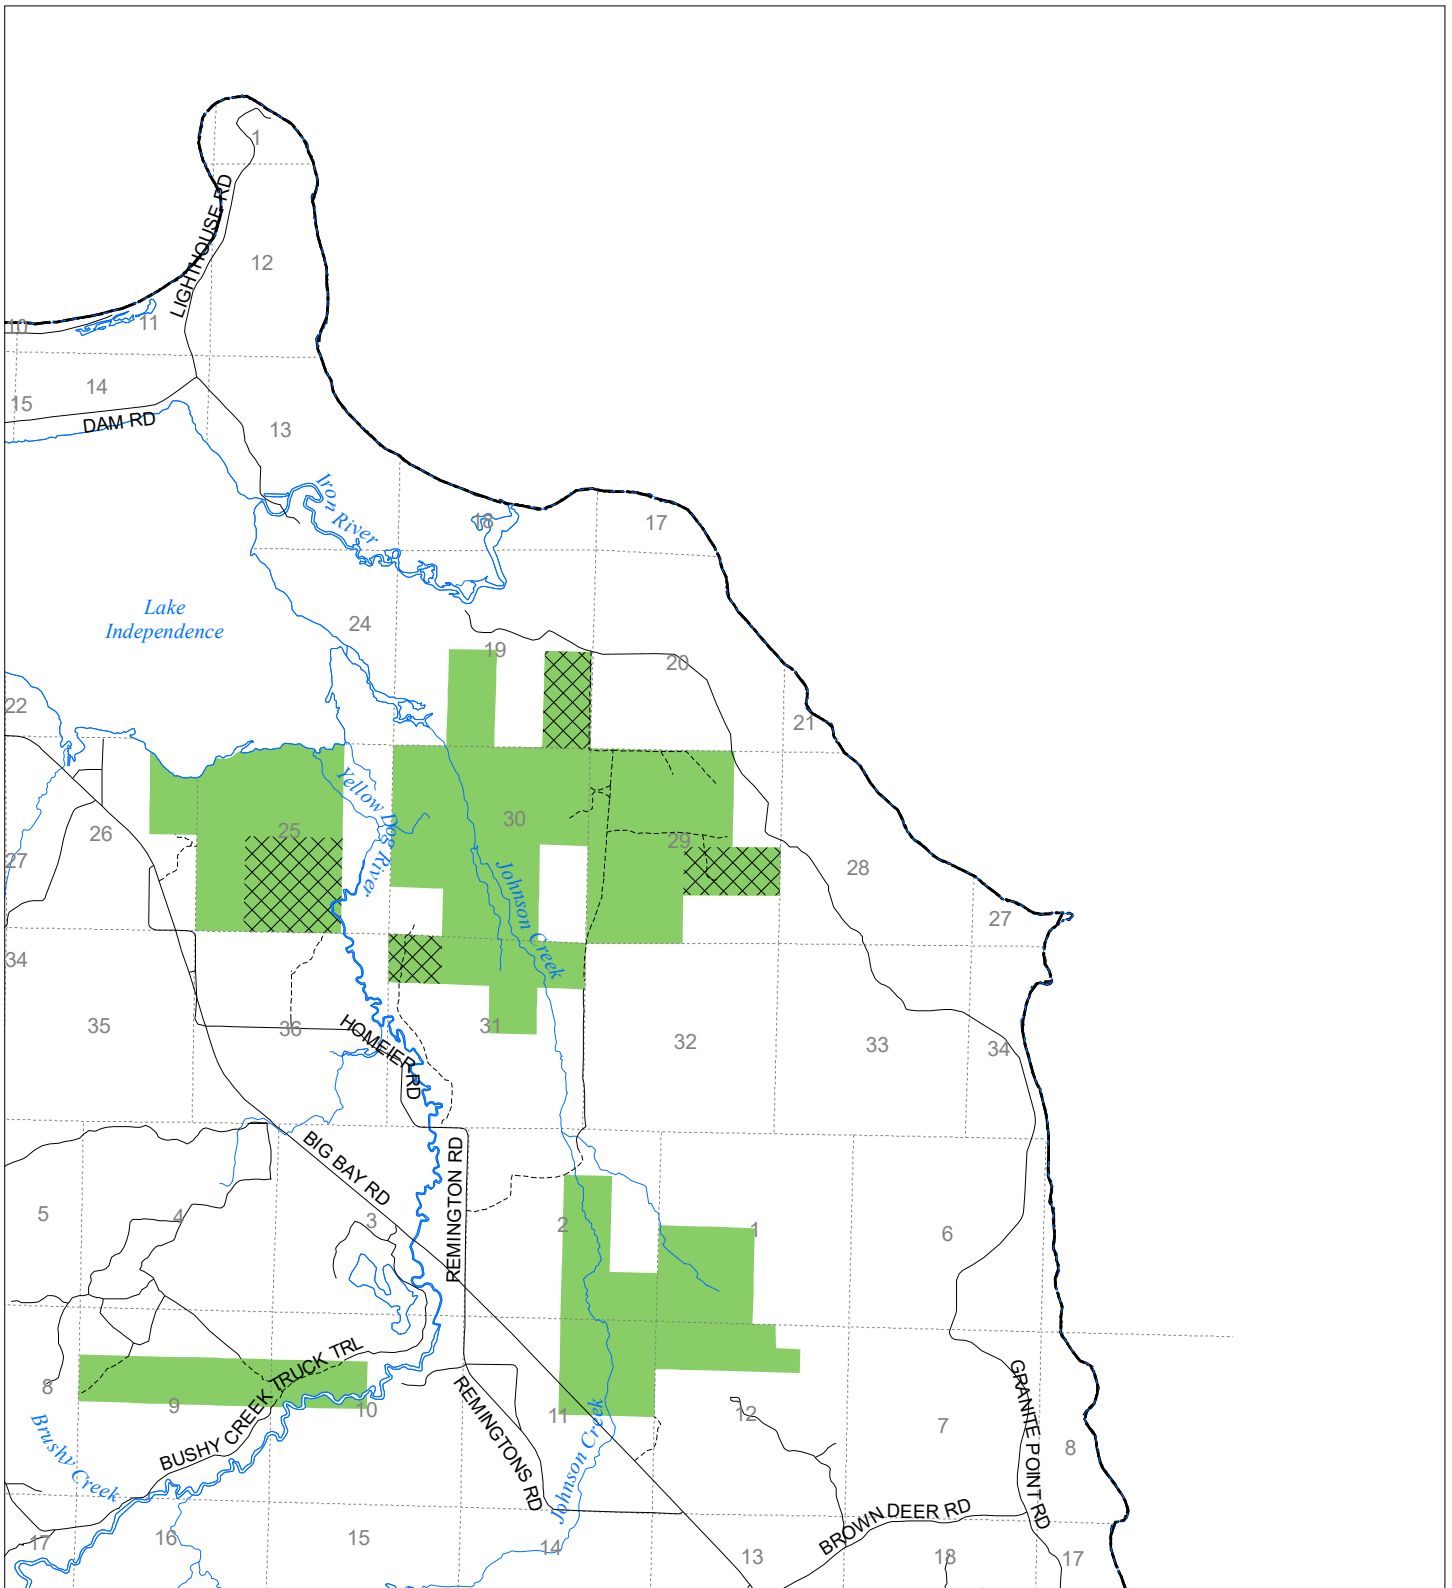

Fuelwood Collection
 Marquette County
T51N,R26W

- State land open to fuelwood collection
- State land closed to fuelwood collection

Effective: March 1, 2021