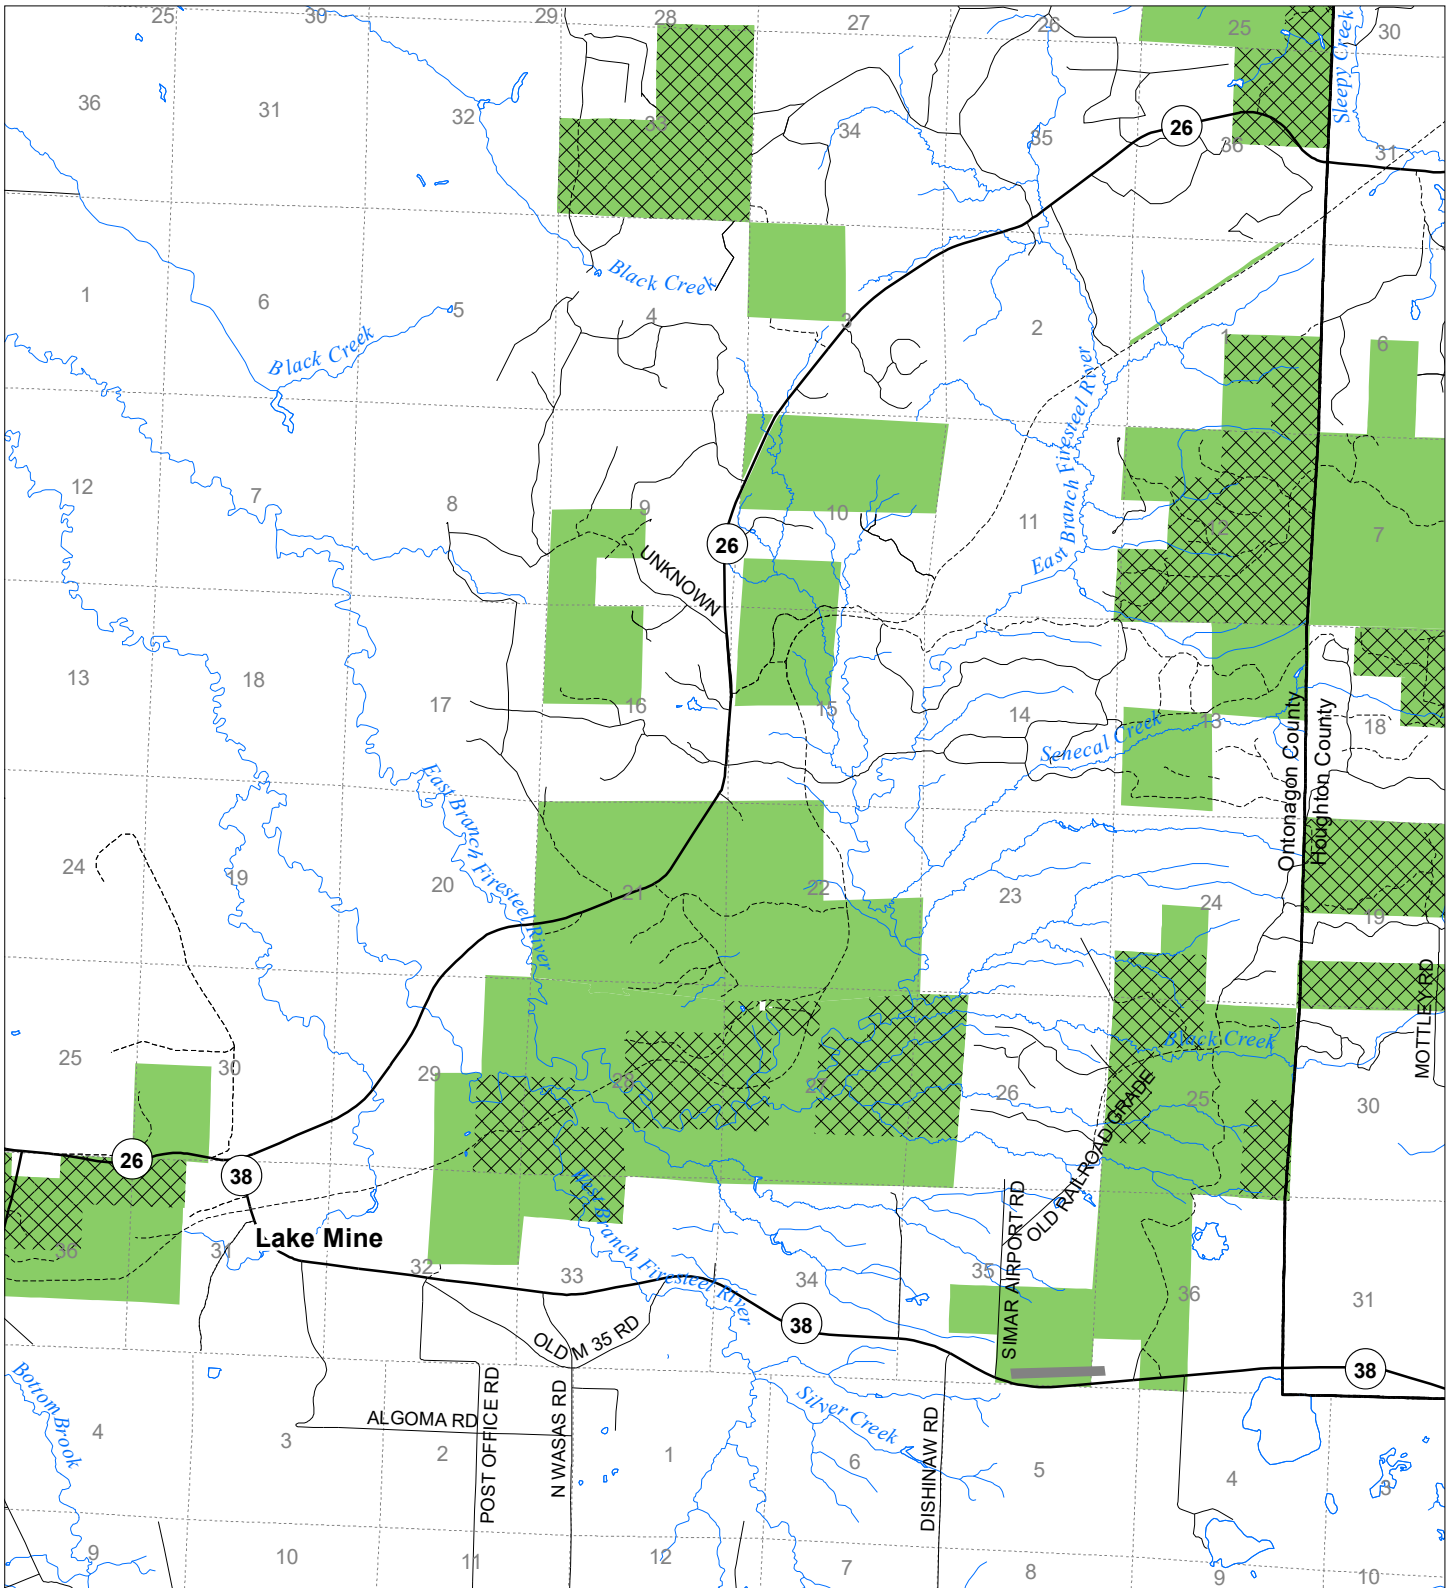

Fuelwood Collection Ontonagon County T51N,R37W

- State land open to fuelwood collection
- State land closed to fuelwood collection

Effective: March 1, 2021

 Miles
 0 0.5 1

02/02/2021