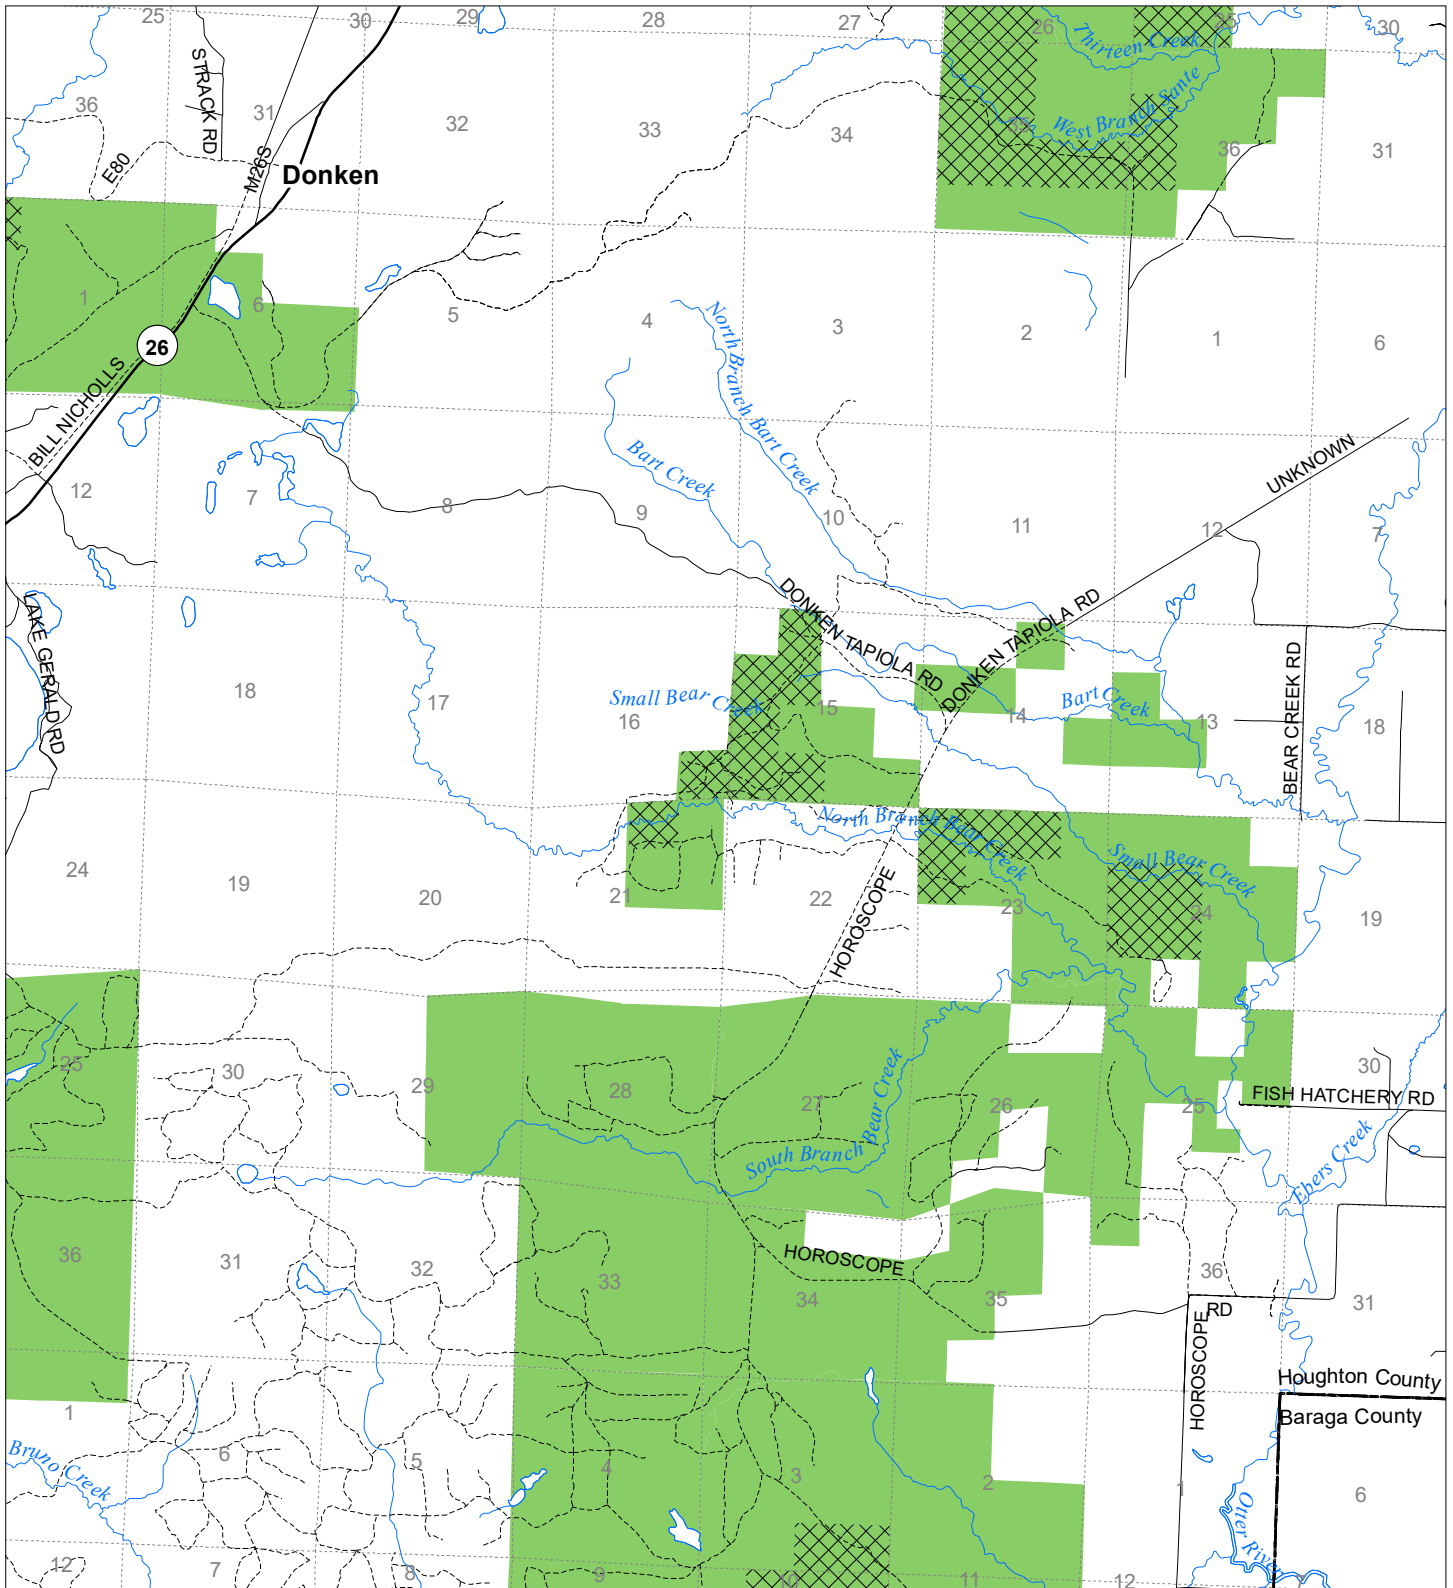

Fuelwood Collection Houghton County T52N,R35W

State land open to fuelwood collection
 State land closed to fuelwood collection
 Effective: March 1, 2021

N
 Miles
 0 0.5 1
 02/02/2021