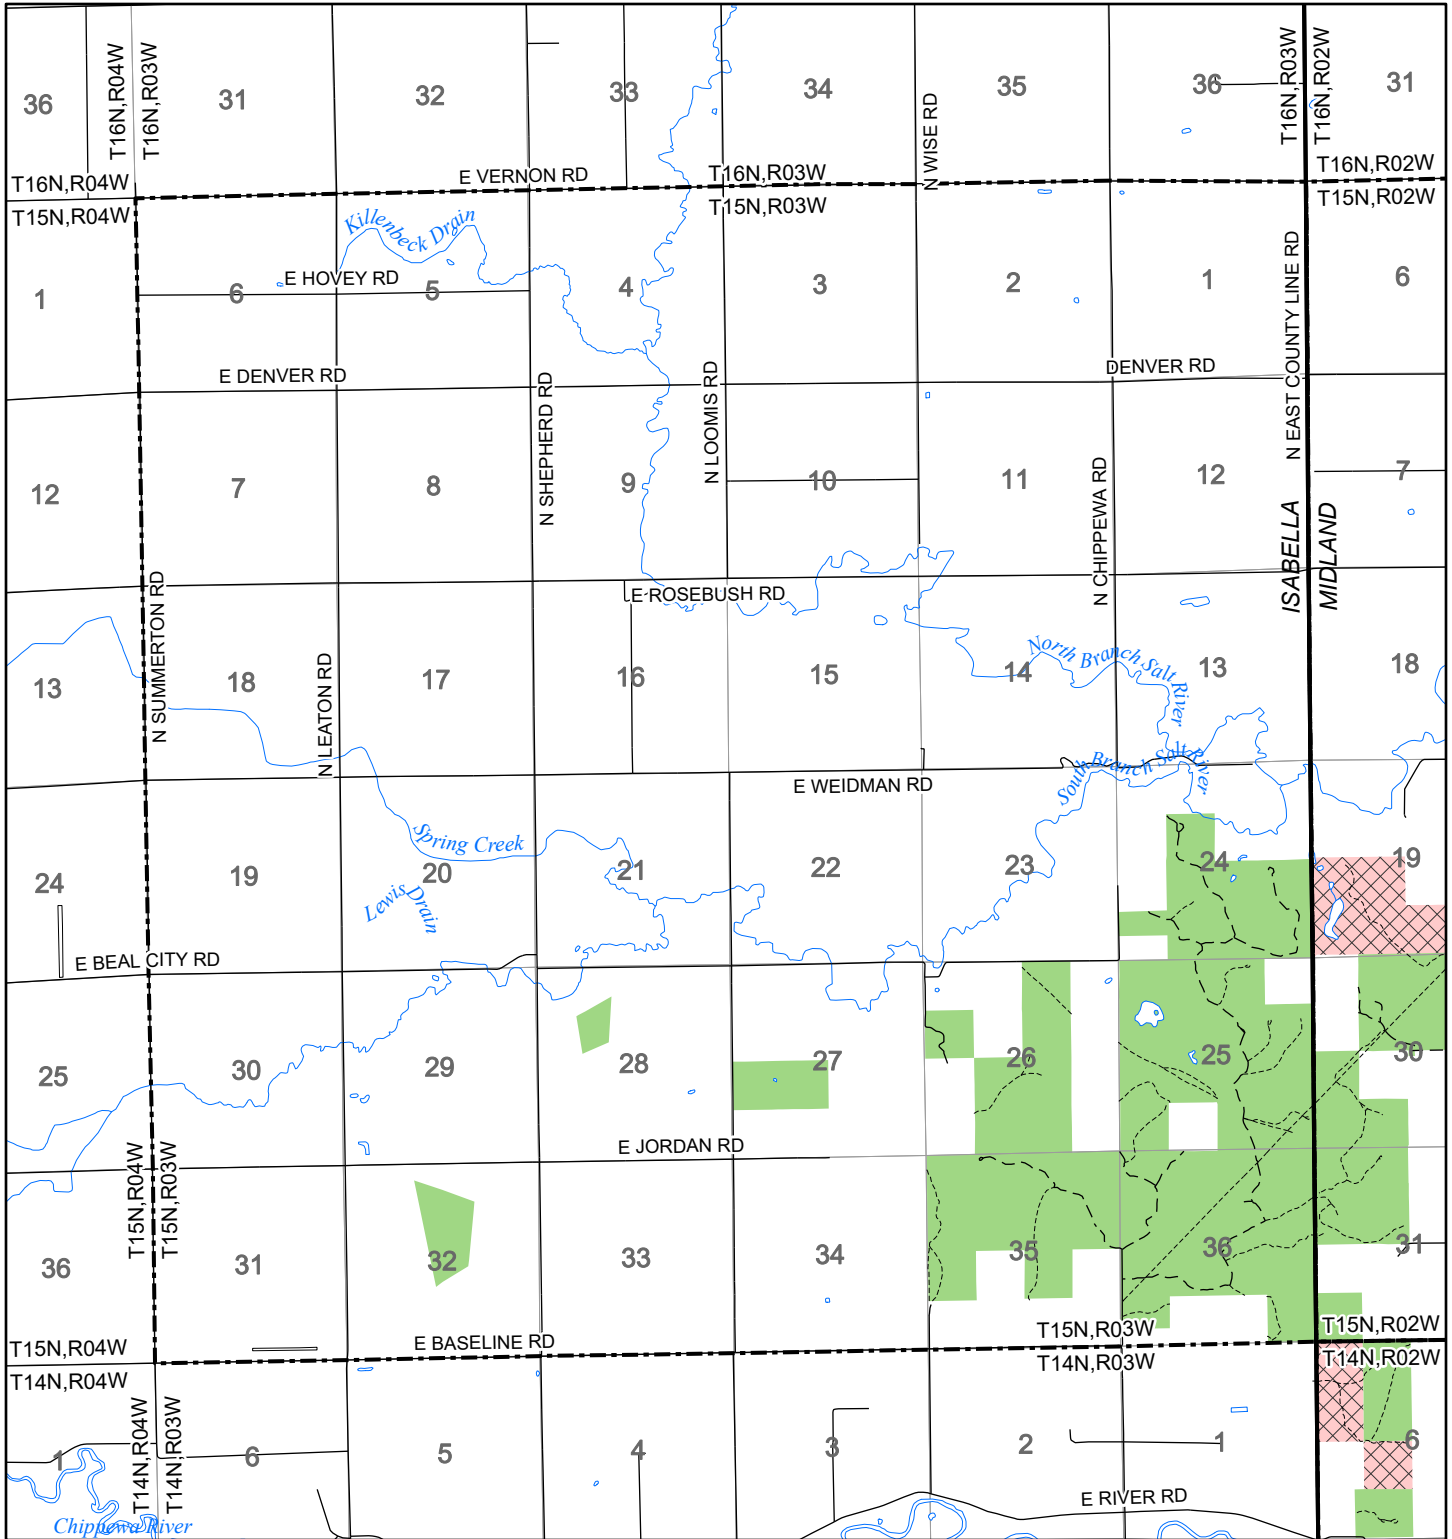

2022 Fuelwood Collection Map

T15N,R03W

ISABELLA CO.

- Open to Fuelwood Collection
- Open (Recently Closed Timber Sale)
- State land closed to fuelwood collection
- Snowmobile trail

Effective: April 1, 2022