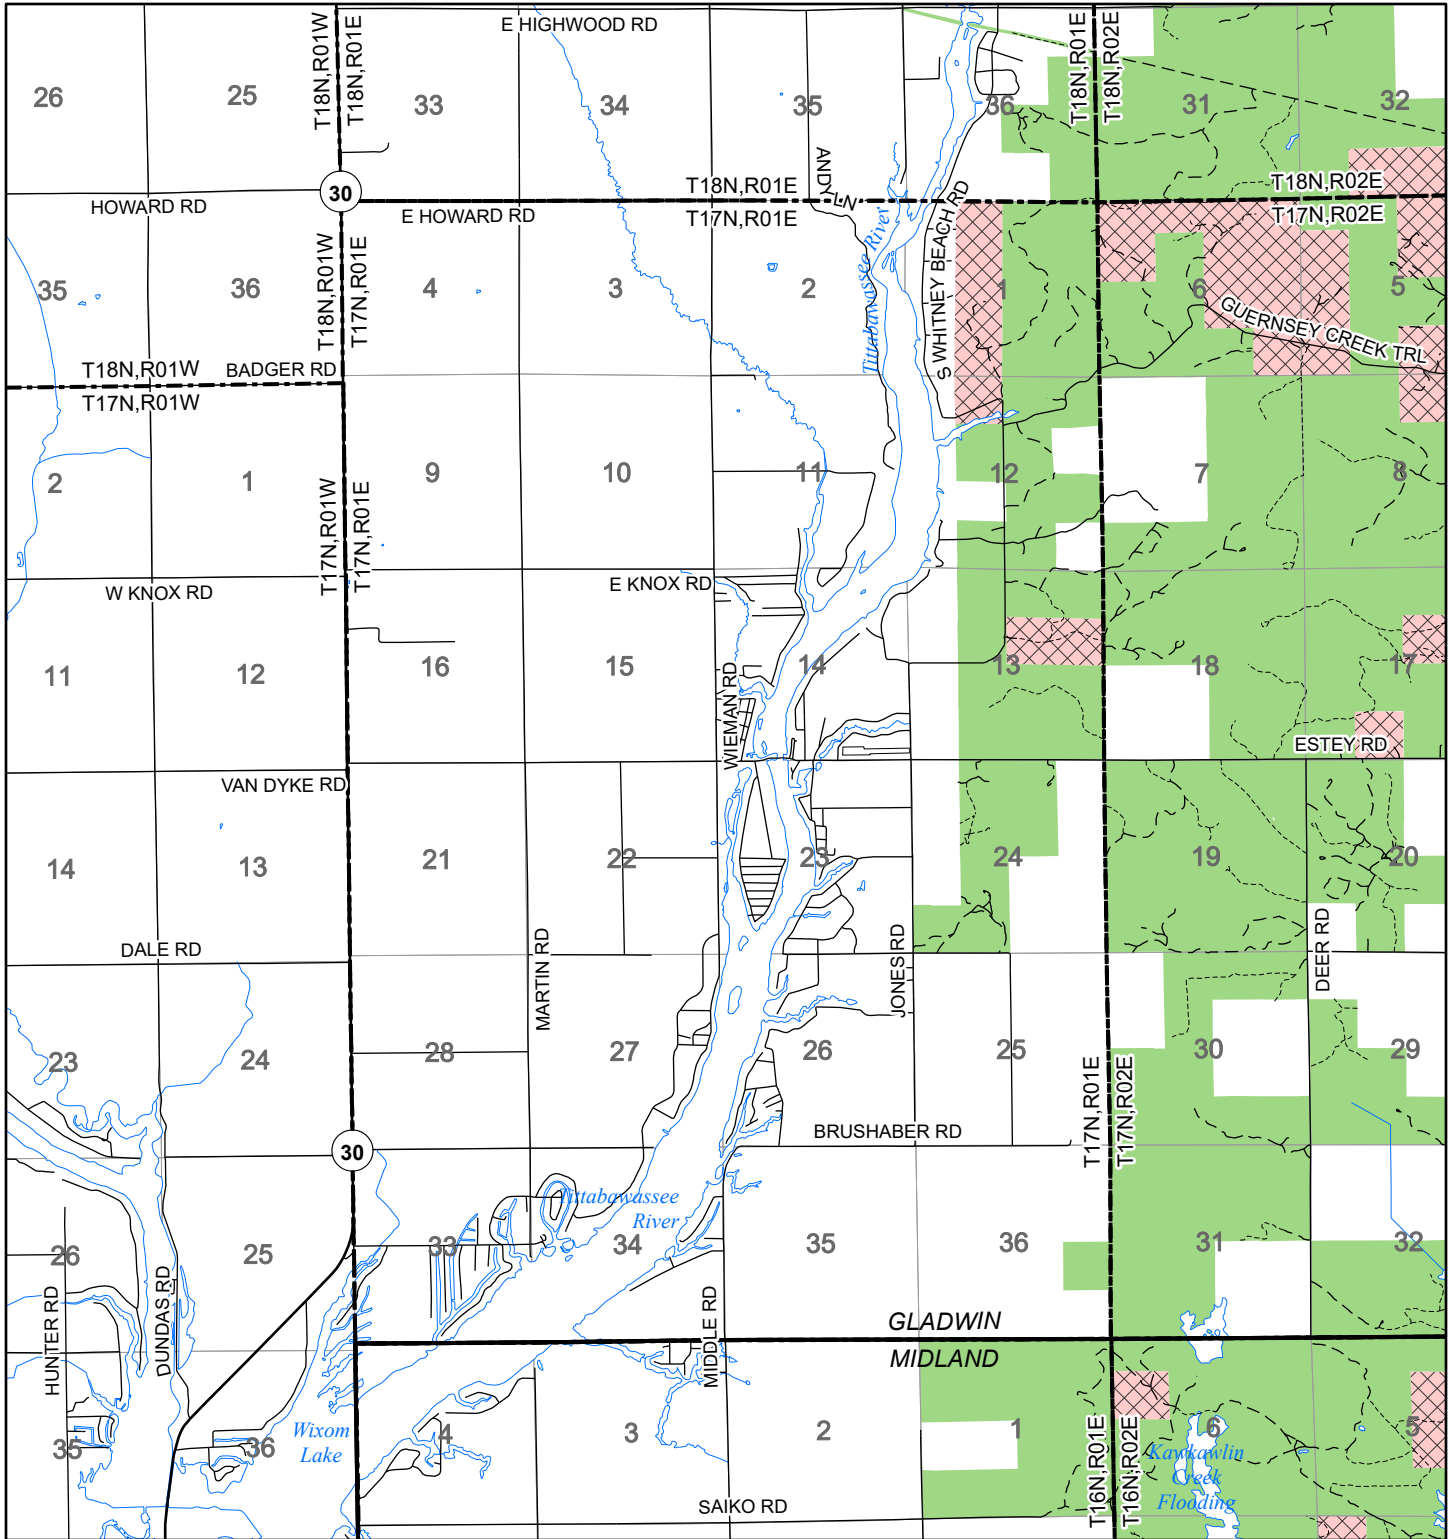

2022 Fuelwood Collection Map

T17N,R01E

GLADWIN CO.

- Open to Fuelwood Collection
- Open (Recently Closed Timber Sale)
- State land closed to fuelwood collection
- Snowmobile trail

Effective: April 1, 2022