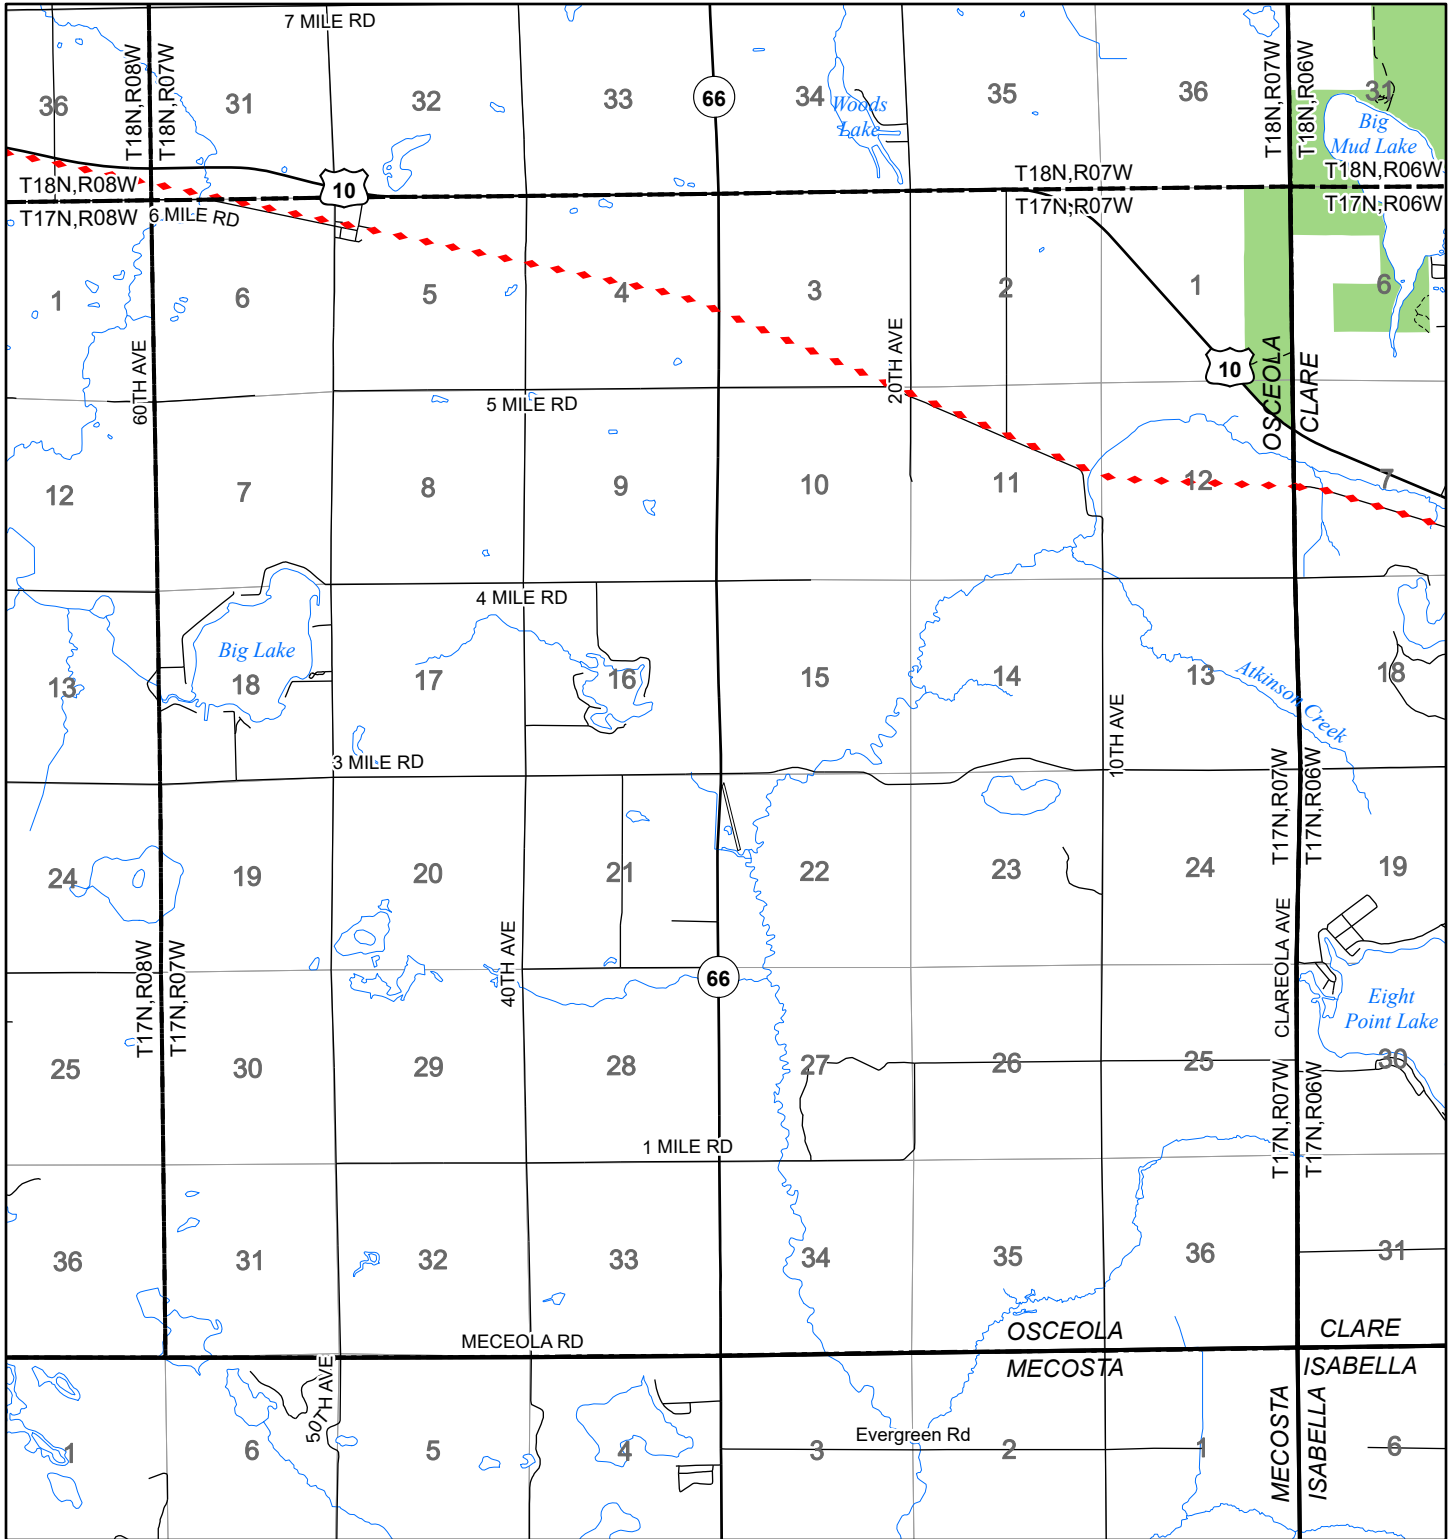

2022 Fuelwood Collection Map

T17N,R07W

OSCEOLA CO.

- Open to Fuelwood Collection
- Open (Recently Closed Timber Sale)
- State land closed to fuelwood collection
- Snowmobile trail

Effective: April 1, 2022