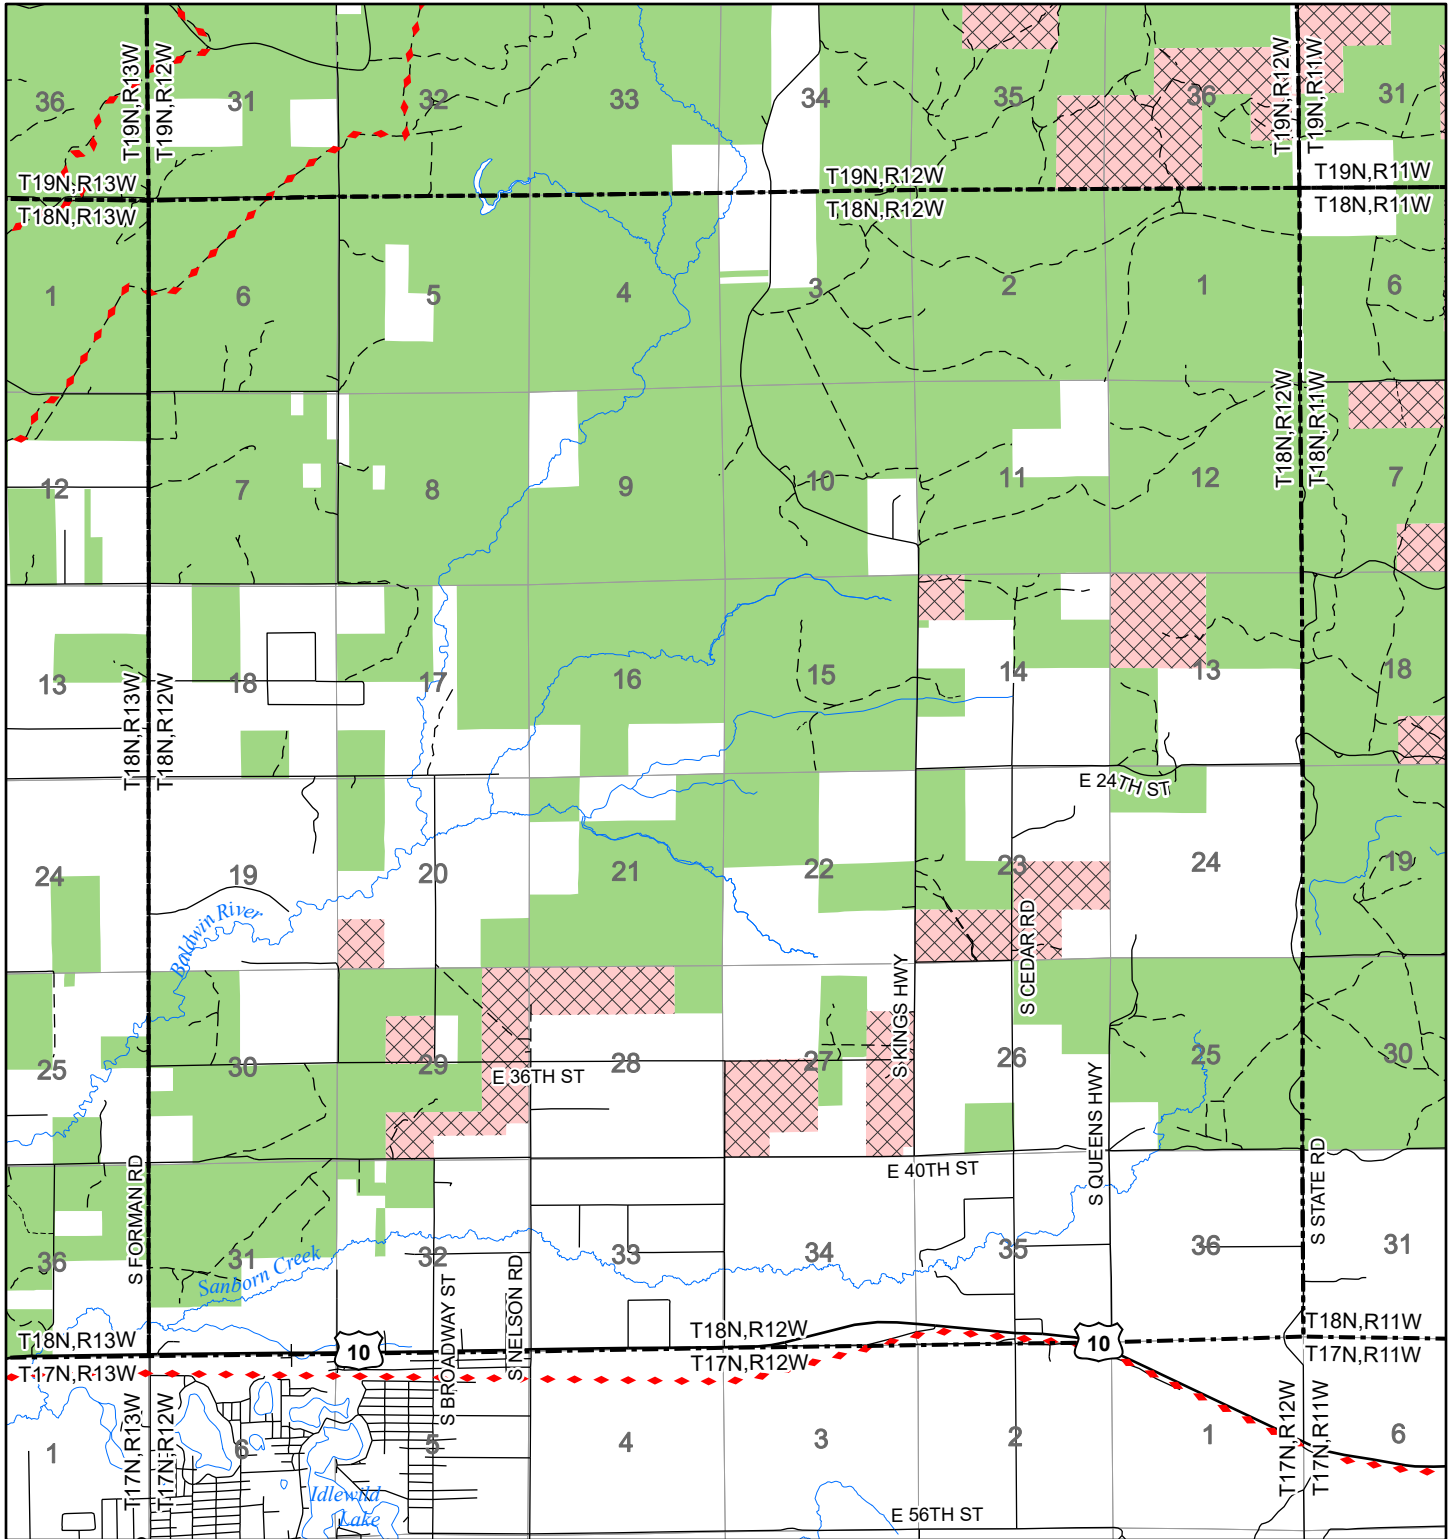

# 2022 Fuelwood Collection Map

## T18N,R12W

### LAKE CO.

- Open to Fuelwood Collection
- Open (Recently Closed Timber Sale)
- State land closed to fuelwood collection
- Snowmobile trail

Effective: April 1, 2022