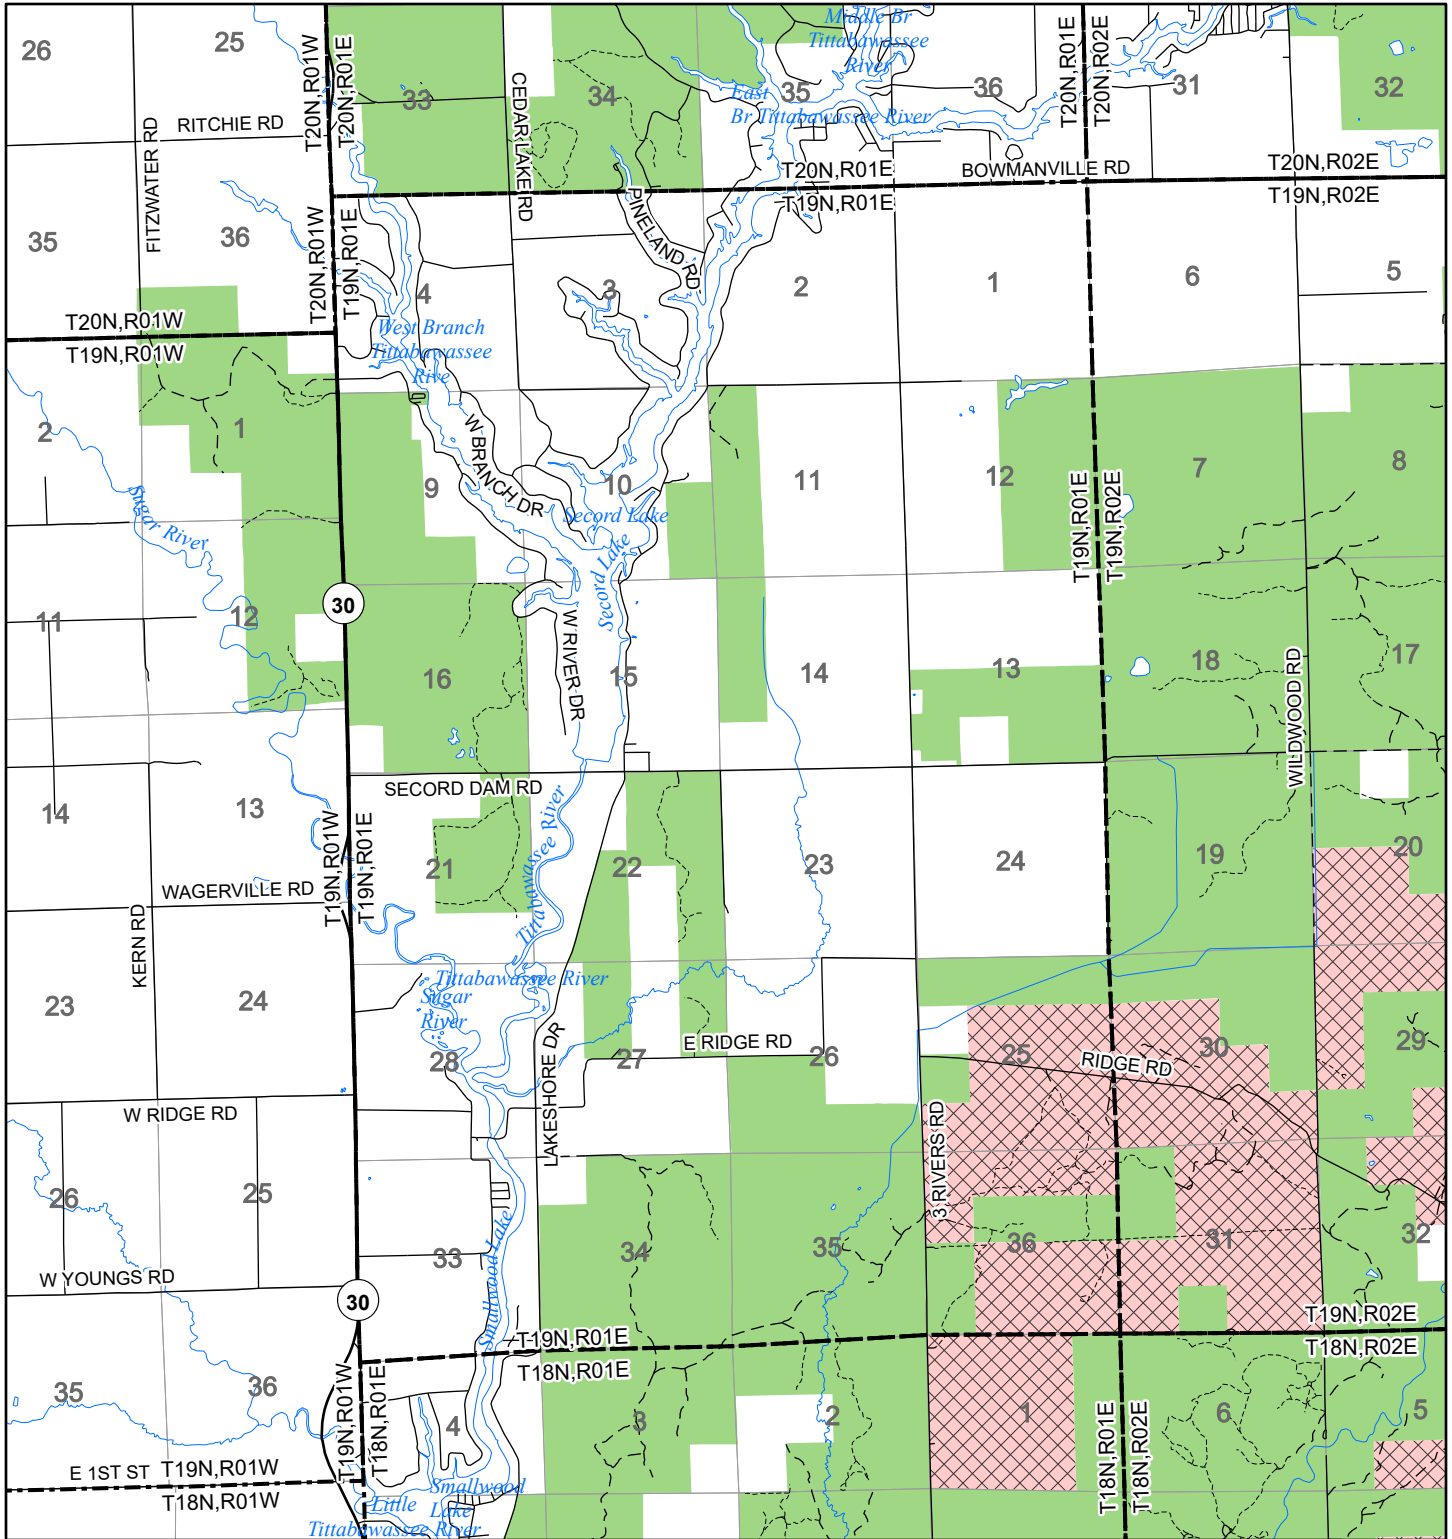

2022 Fuelwood Collection Map

T19N,R01E

GLADWIN CO.

- Open to Fuelwood Collection
- Open (Recently Closed Timber Sale)
- State land closed to fuelwood collection
- Snowmobile trail

Effective: April 1, 2022