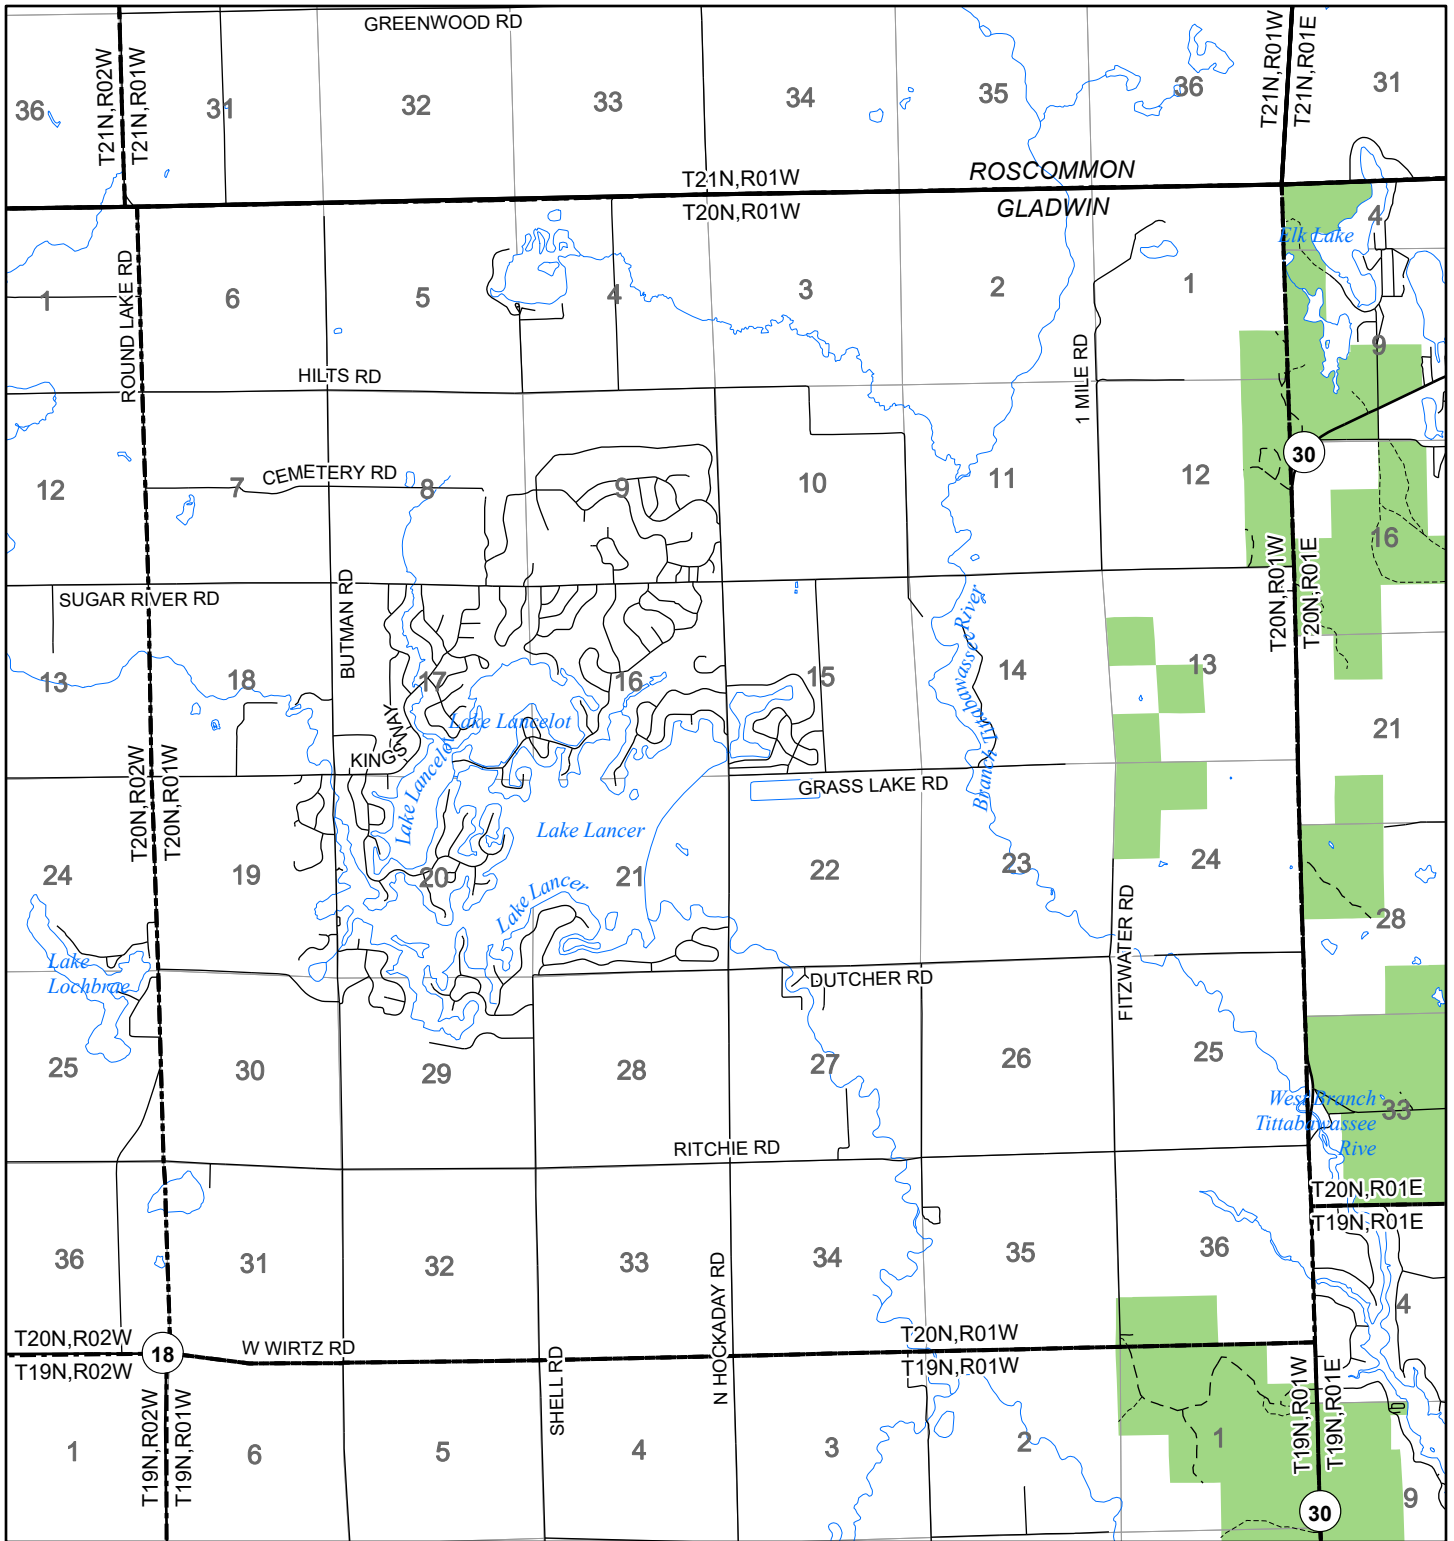

2022 Fuelwood Collection Map

T20N,R01W

GLADWIN CO.

- Open to Fuelwood Collection
- Open (Recently Closed Timber Sale)
- State land closed to fuelwood collection
- Snowmobile trail

Effective: April 1, 2022