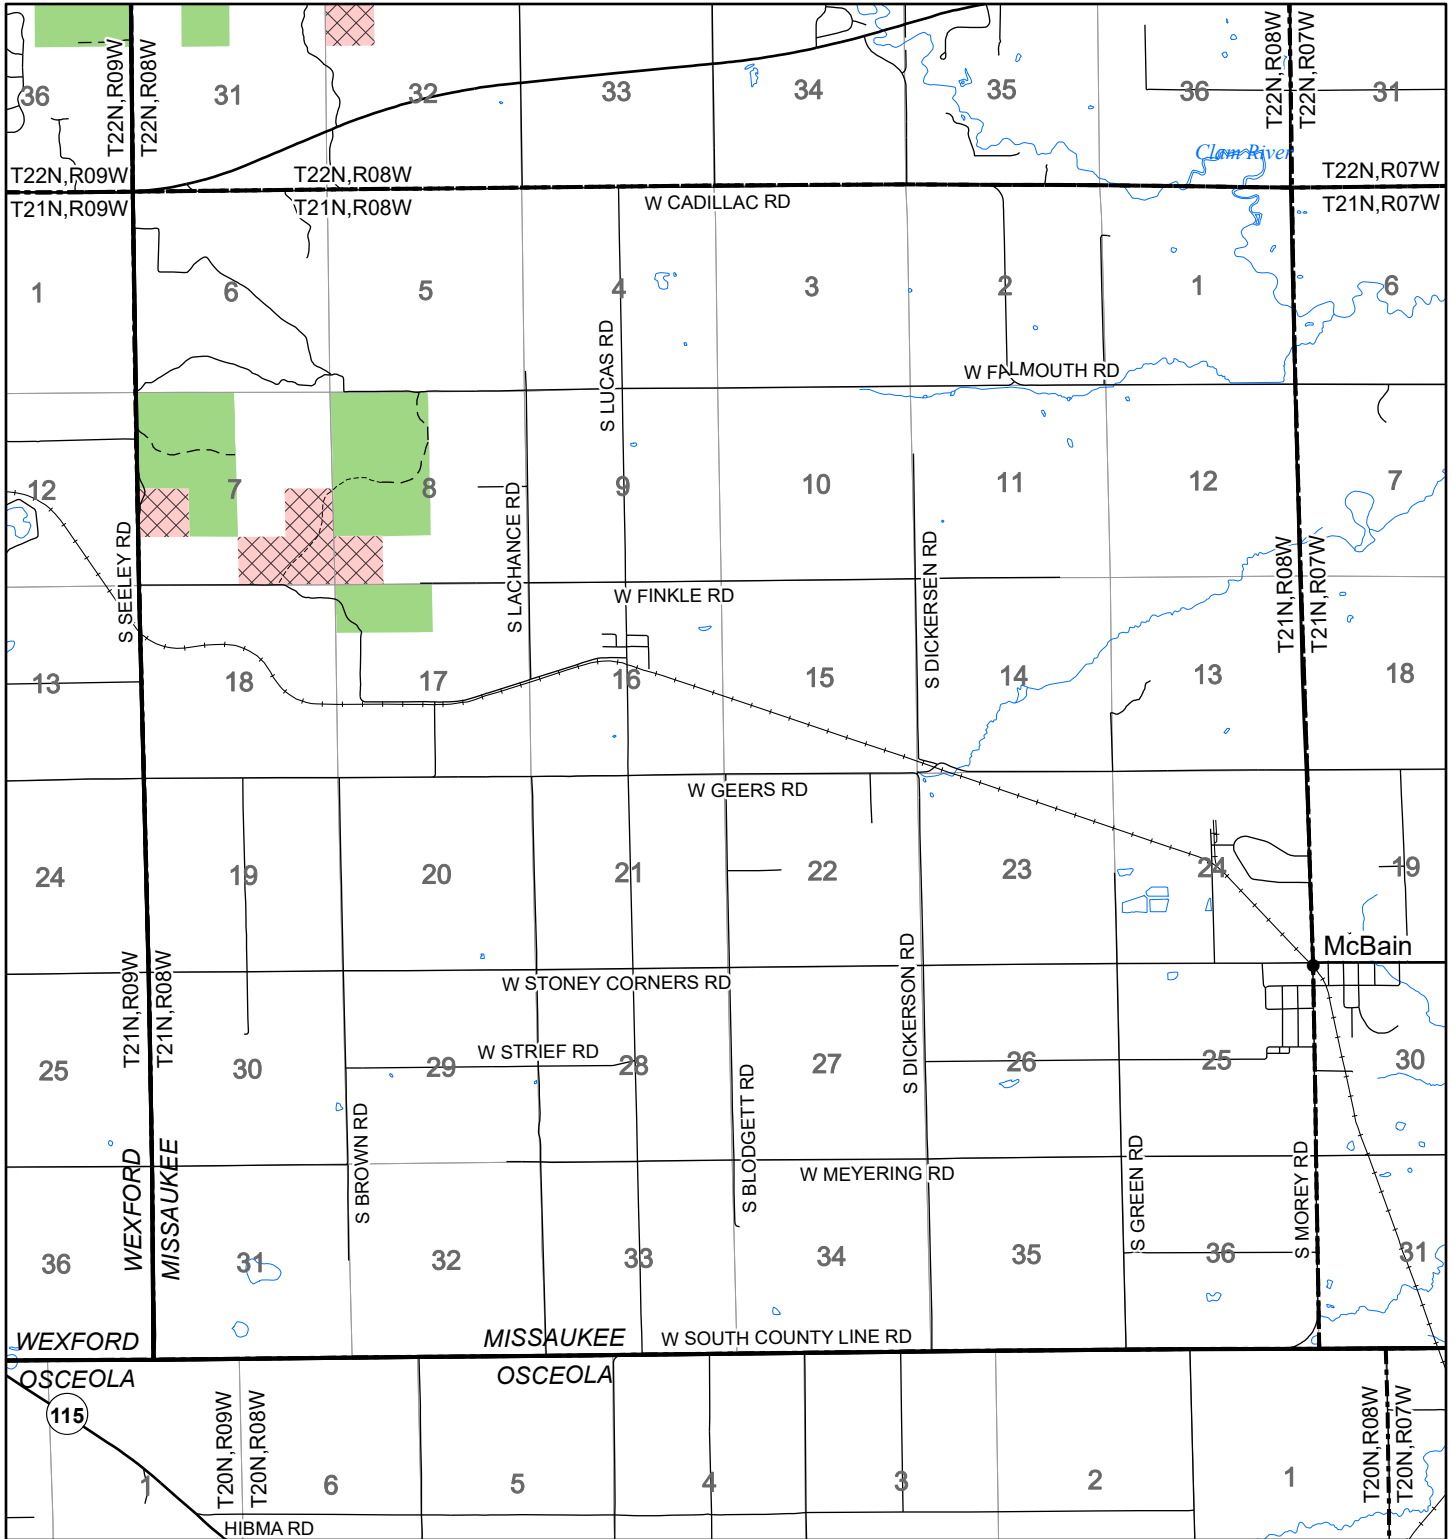

2022 Fuelwood Collection Map

T21N,R08W

MISSAUKEE CO.

- Open to Fuelwood Collection
- Open (Recently Closed Timber Sale)
- State land closed to fuelwood collection
- Snowmobile trail

Effective: April 1, 2022