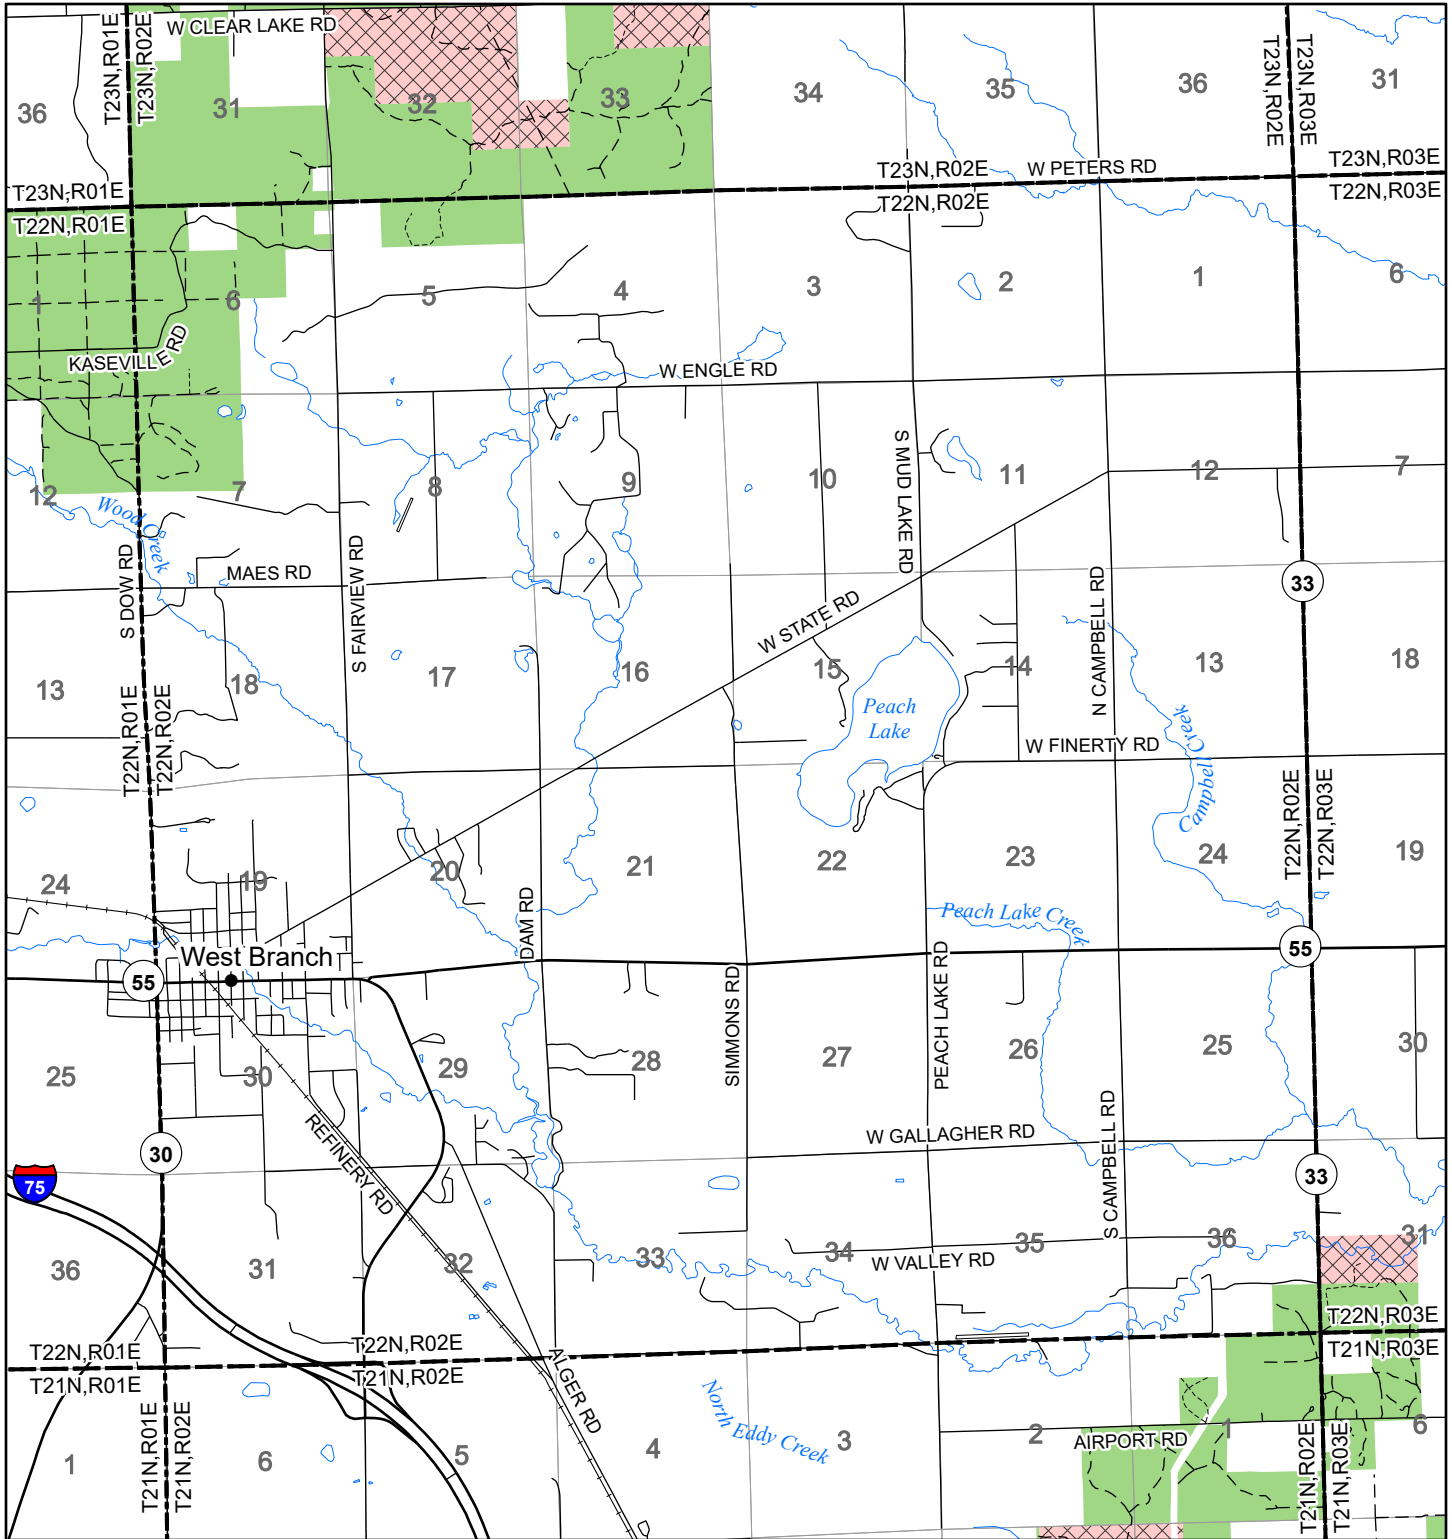

2022 Fuelwood Collection Map

T22N,R02E

OGEMAW CO.

- Open to Fuelwood Collection
- Open (Recently Closed Timber Sale)
- State land closed to fuelwood collection
- Snowmobile trail

Effective: April 1, 2022