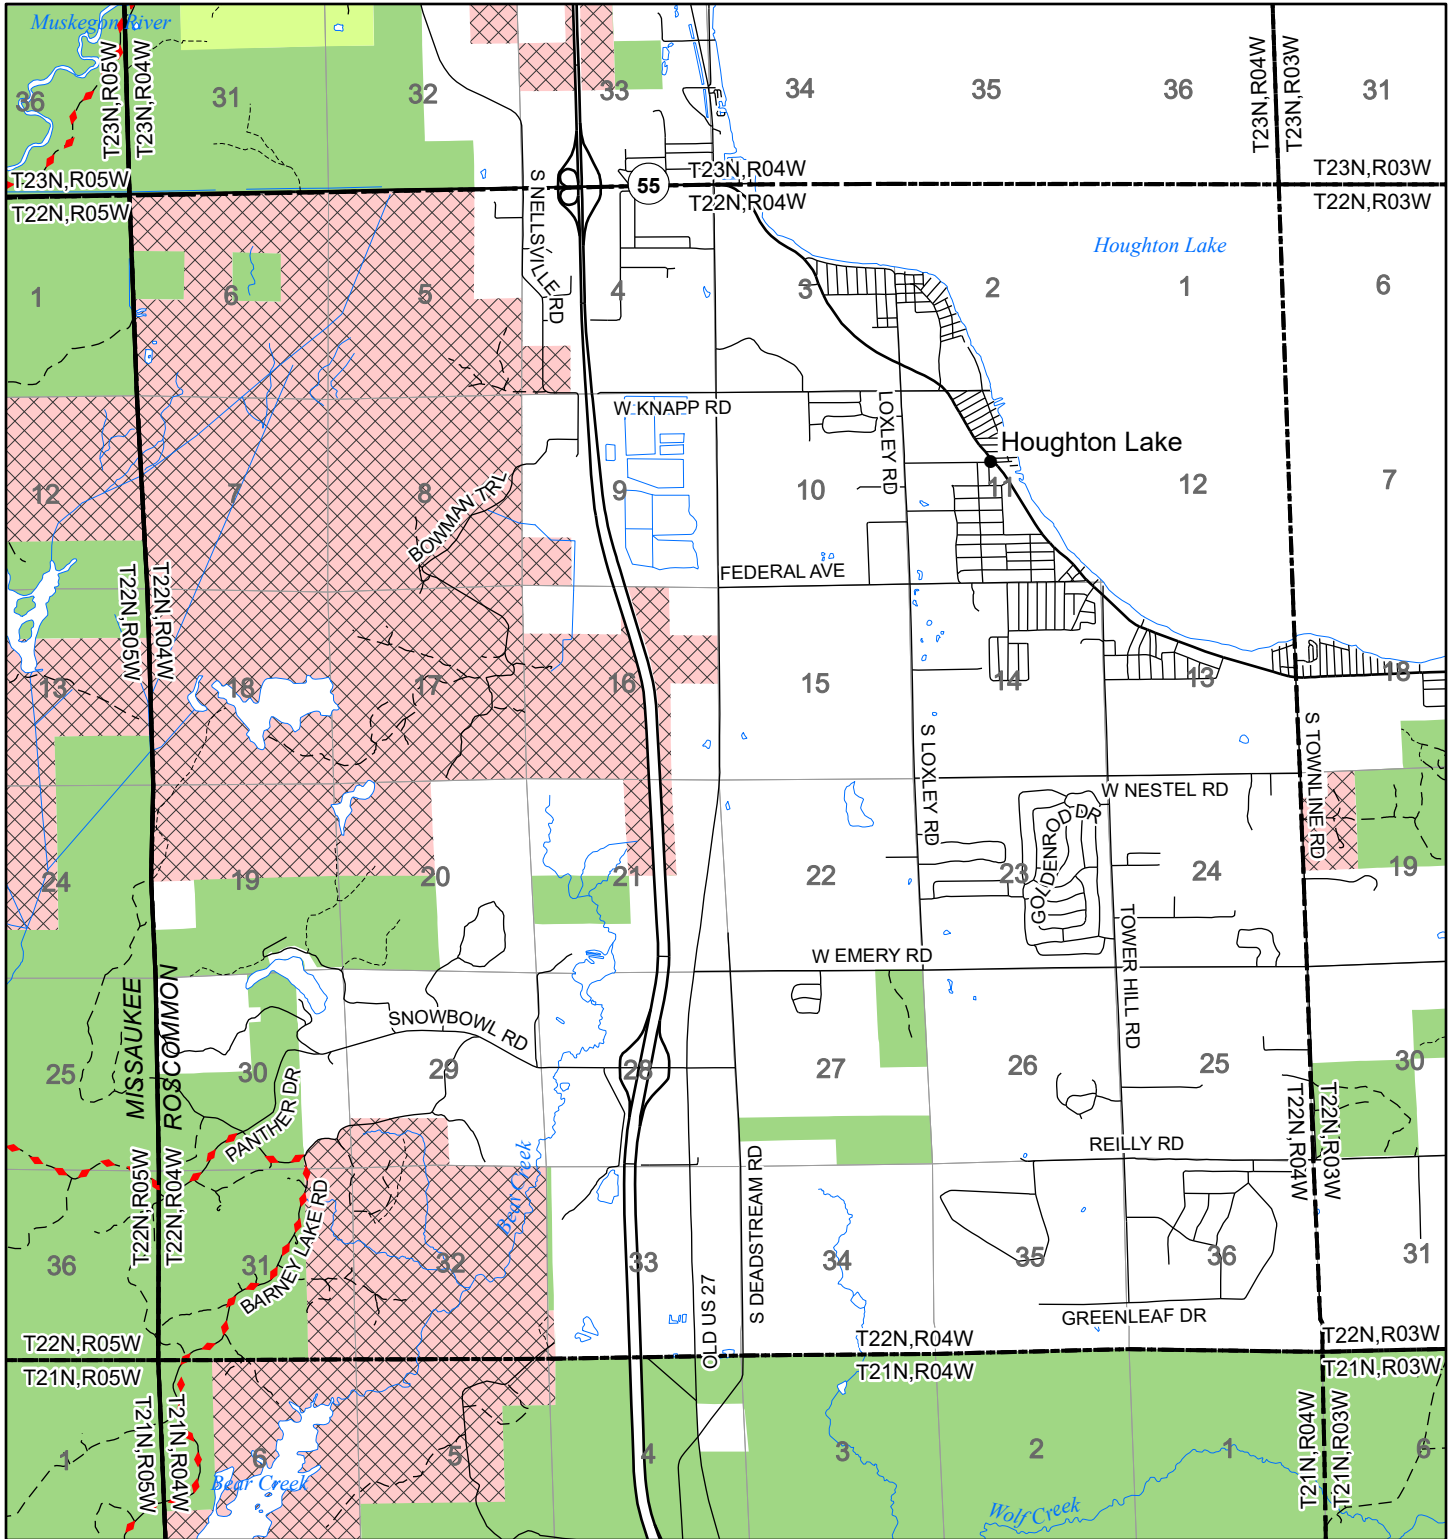

2022 Fuelwood Collection Map

T22N,R04W

ROSCOMMON CO.

- Open to Fuelwood Collection
- Open (Recently Closed Timber Sale)
- State land closed to fuelwood collection
- Snowmobile trail

Effective: April 1, 2022