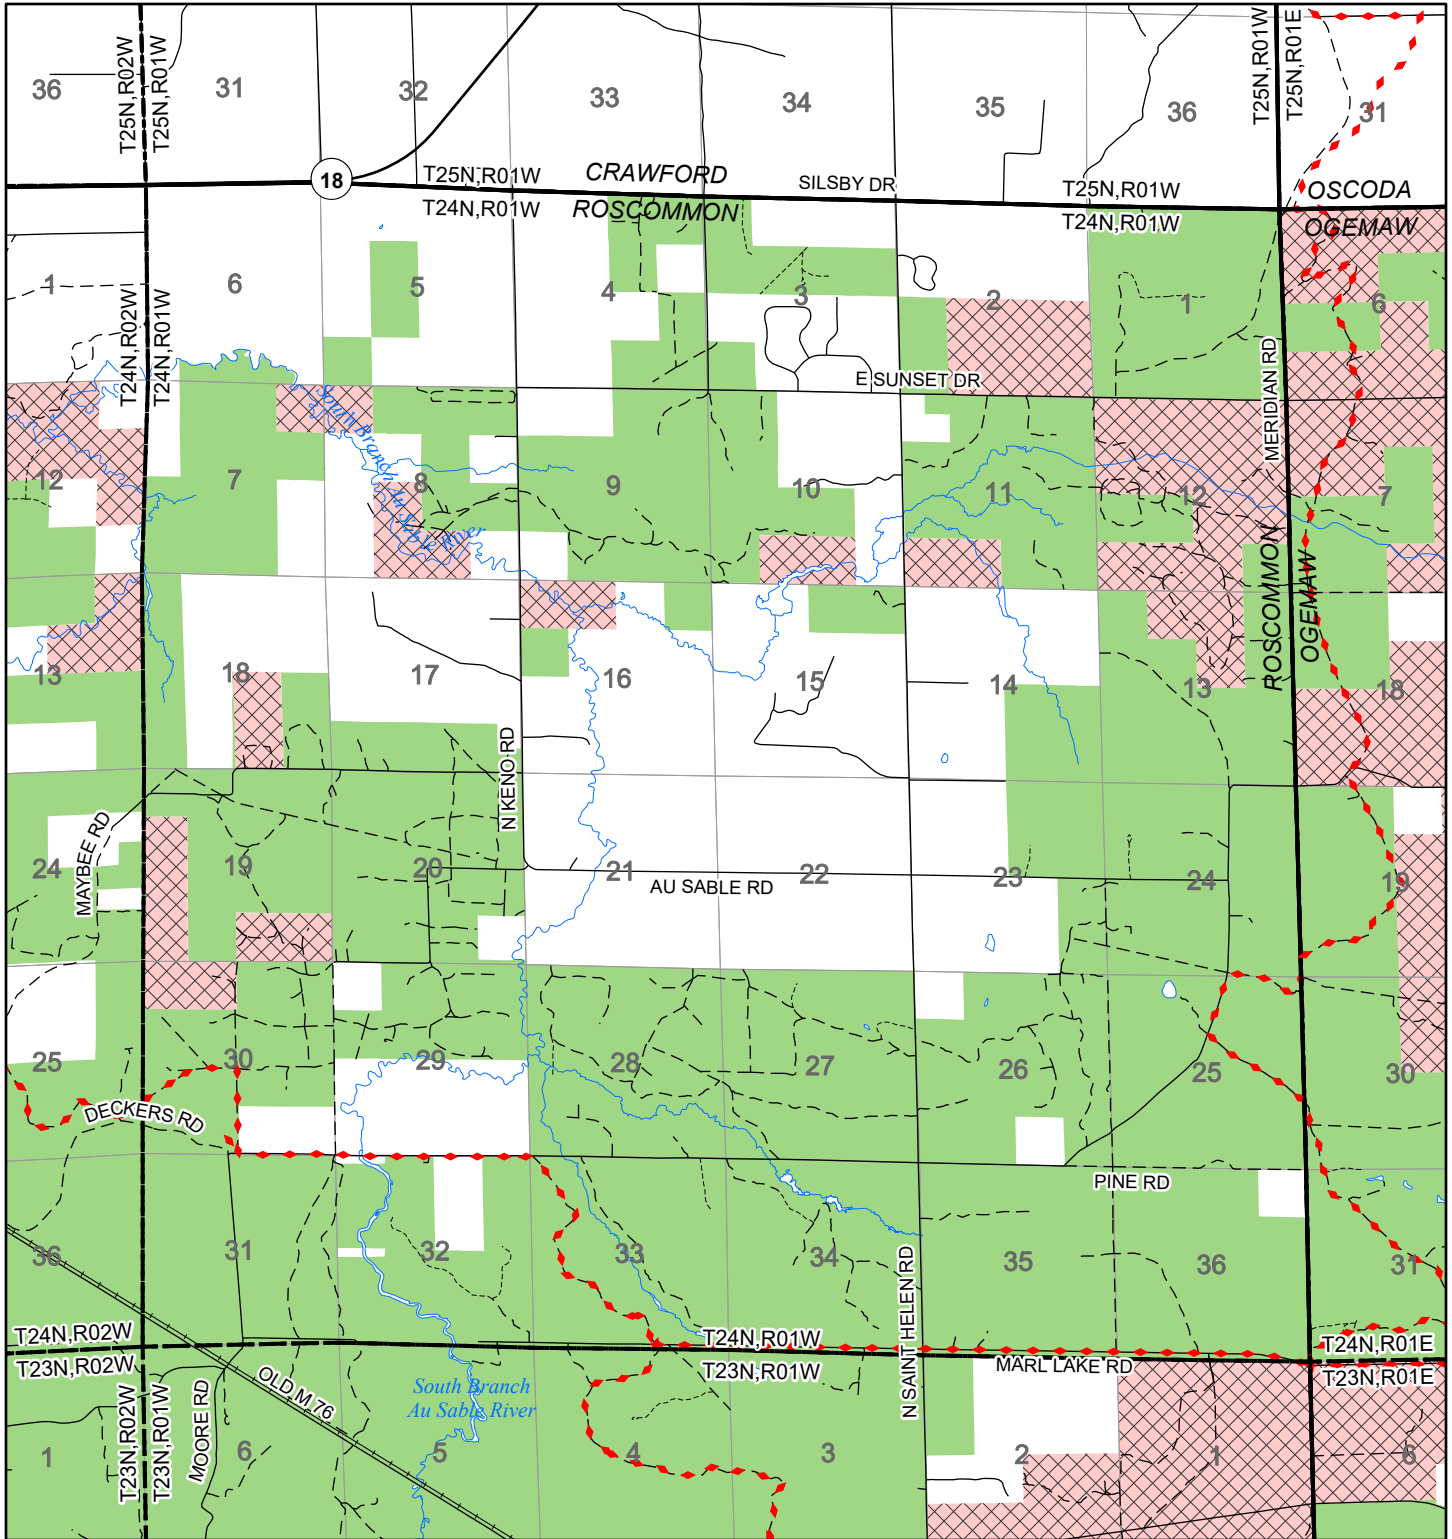

2022 Fuelwood Collection Map

T24N,R01W

ROSCOMMON CO.

- Open to Fuelwood Collection
- Open (Recently Closed Timber Sale)
- State land closed to fuelwood collection
- Snowmobile trail

Effective: April 1, 2022