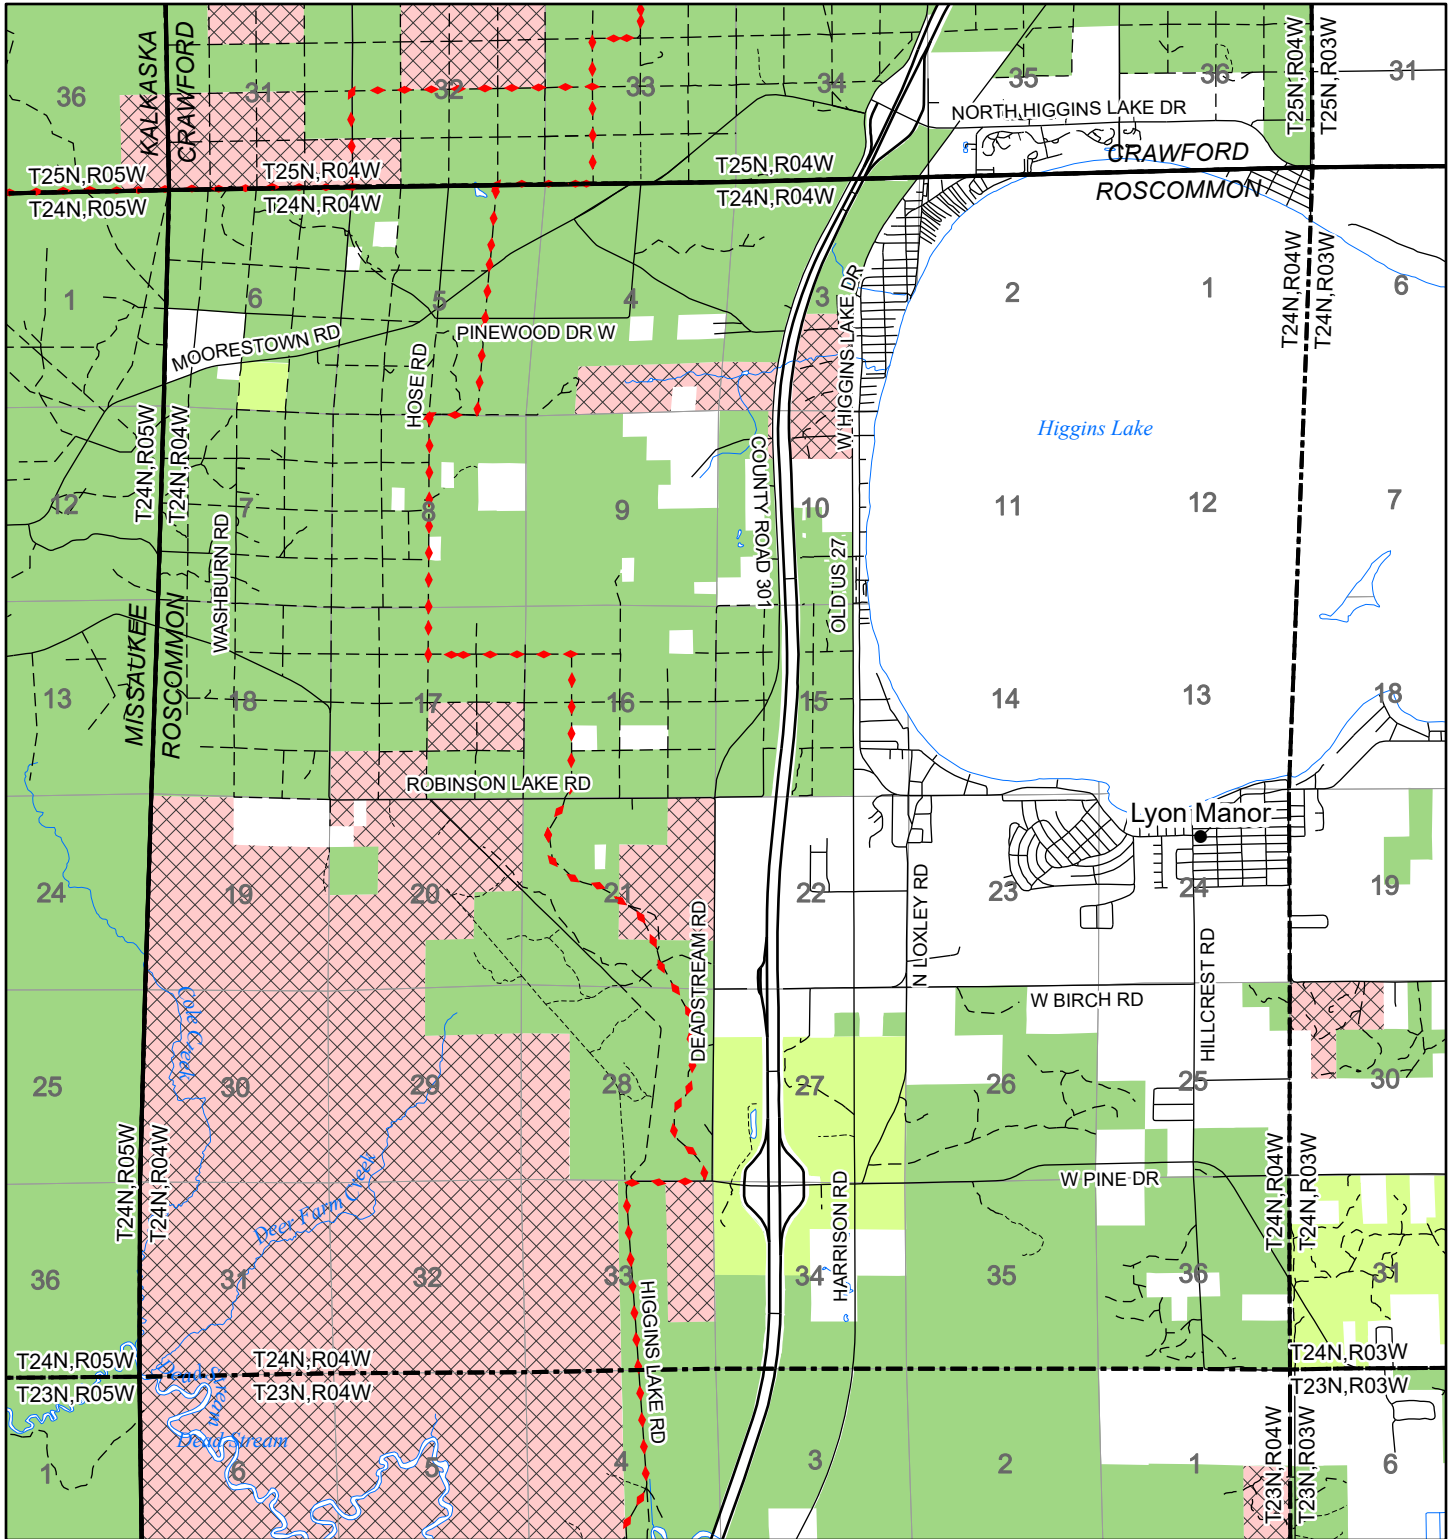

2022 Fuelwood Collection Map

T24N,R04W

ROSCOMMON CO.

- Open to Fuelwood Collection
- Open (Recently Closed Timber Sale)
- State land closed to fuelwood collection
- Snowmobile trail

Effective: April 1, 2022