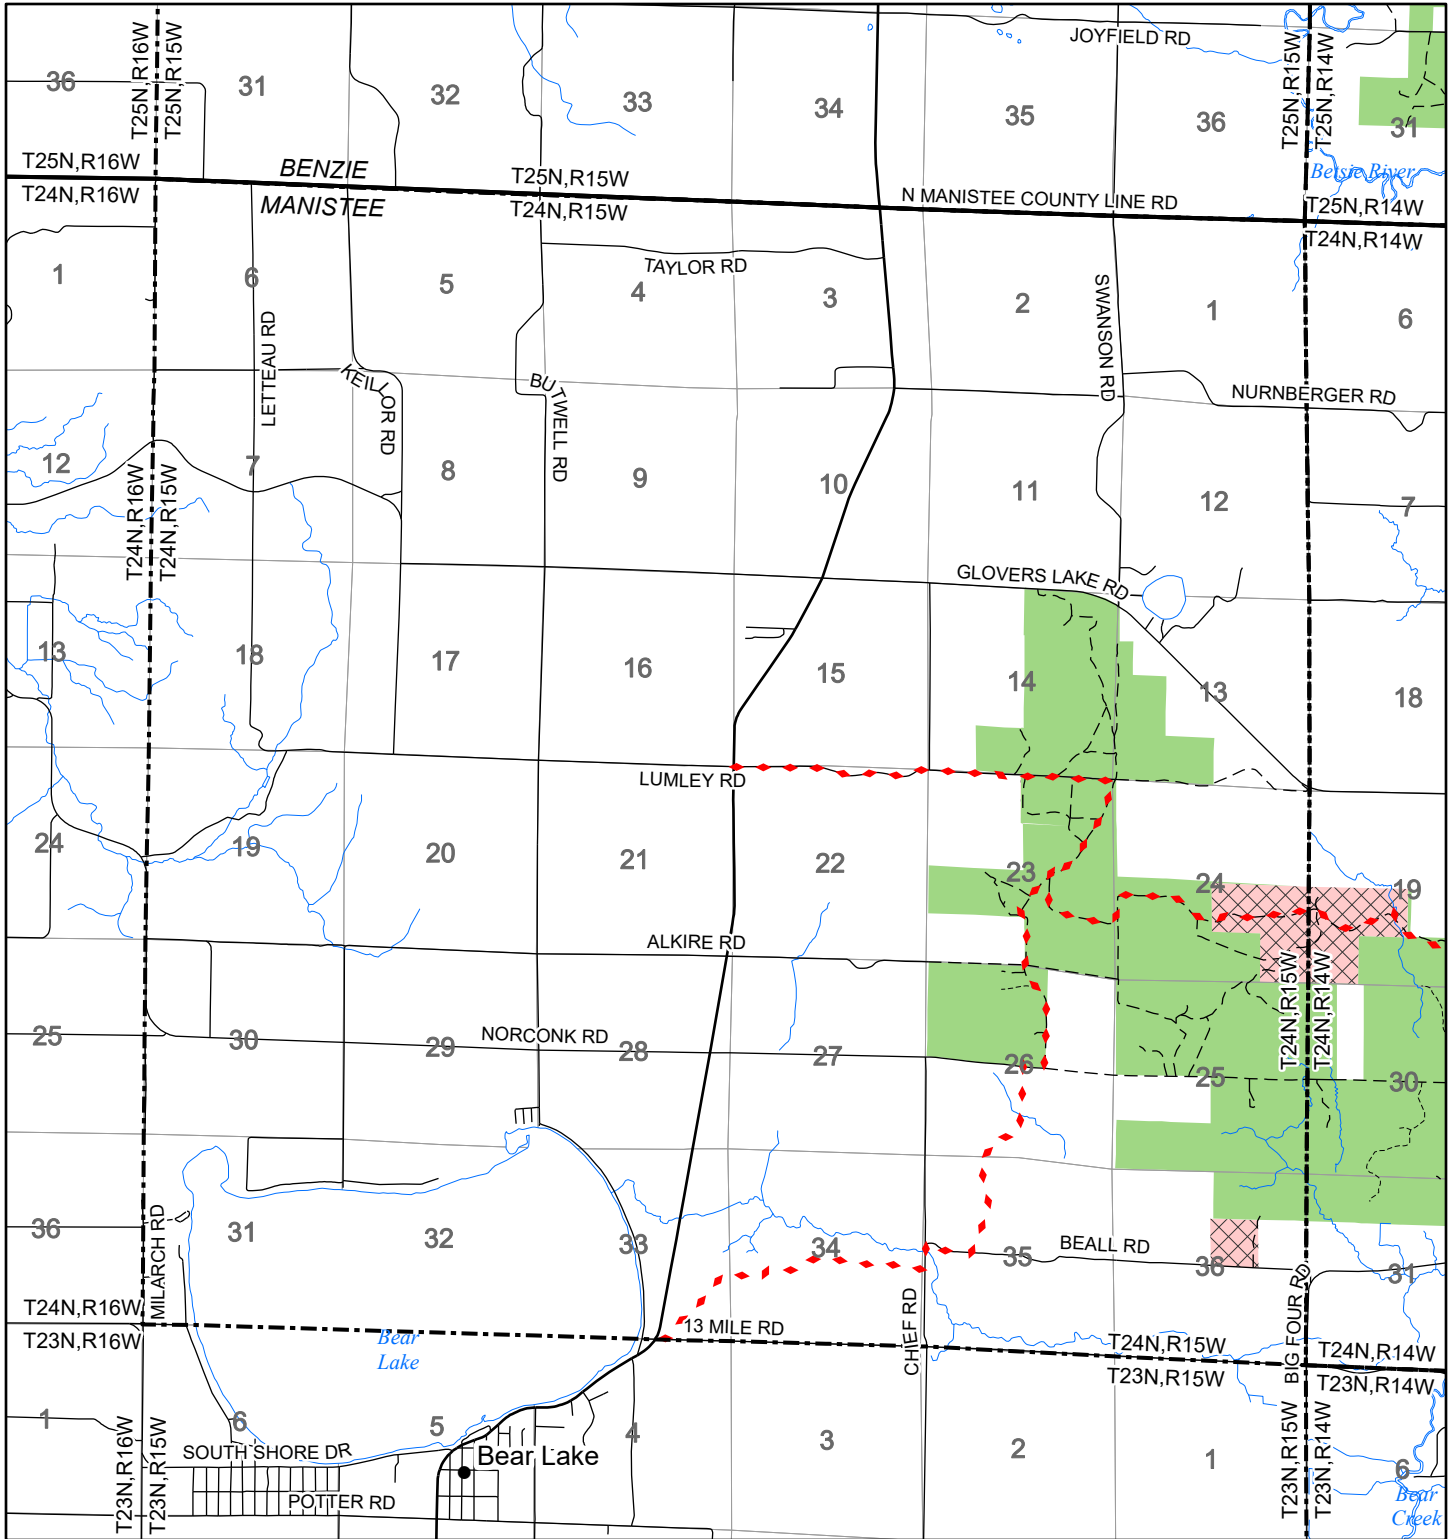

2022 Fuelwood Collection Map

T24N,R15W

MANISTEE CO.

- Open to Fuelwood Collection
- Open (Recently Closed Timber Sale)
- State land closed to fuelwood collection
- Snowmobile trail

Effective: April 1, 2022