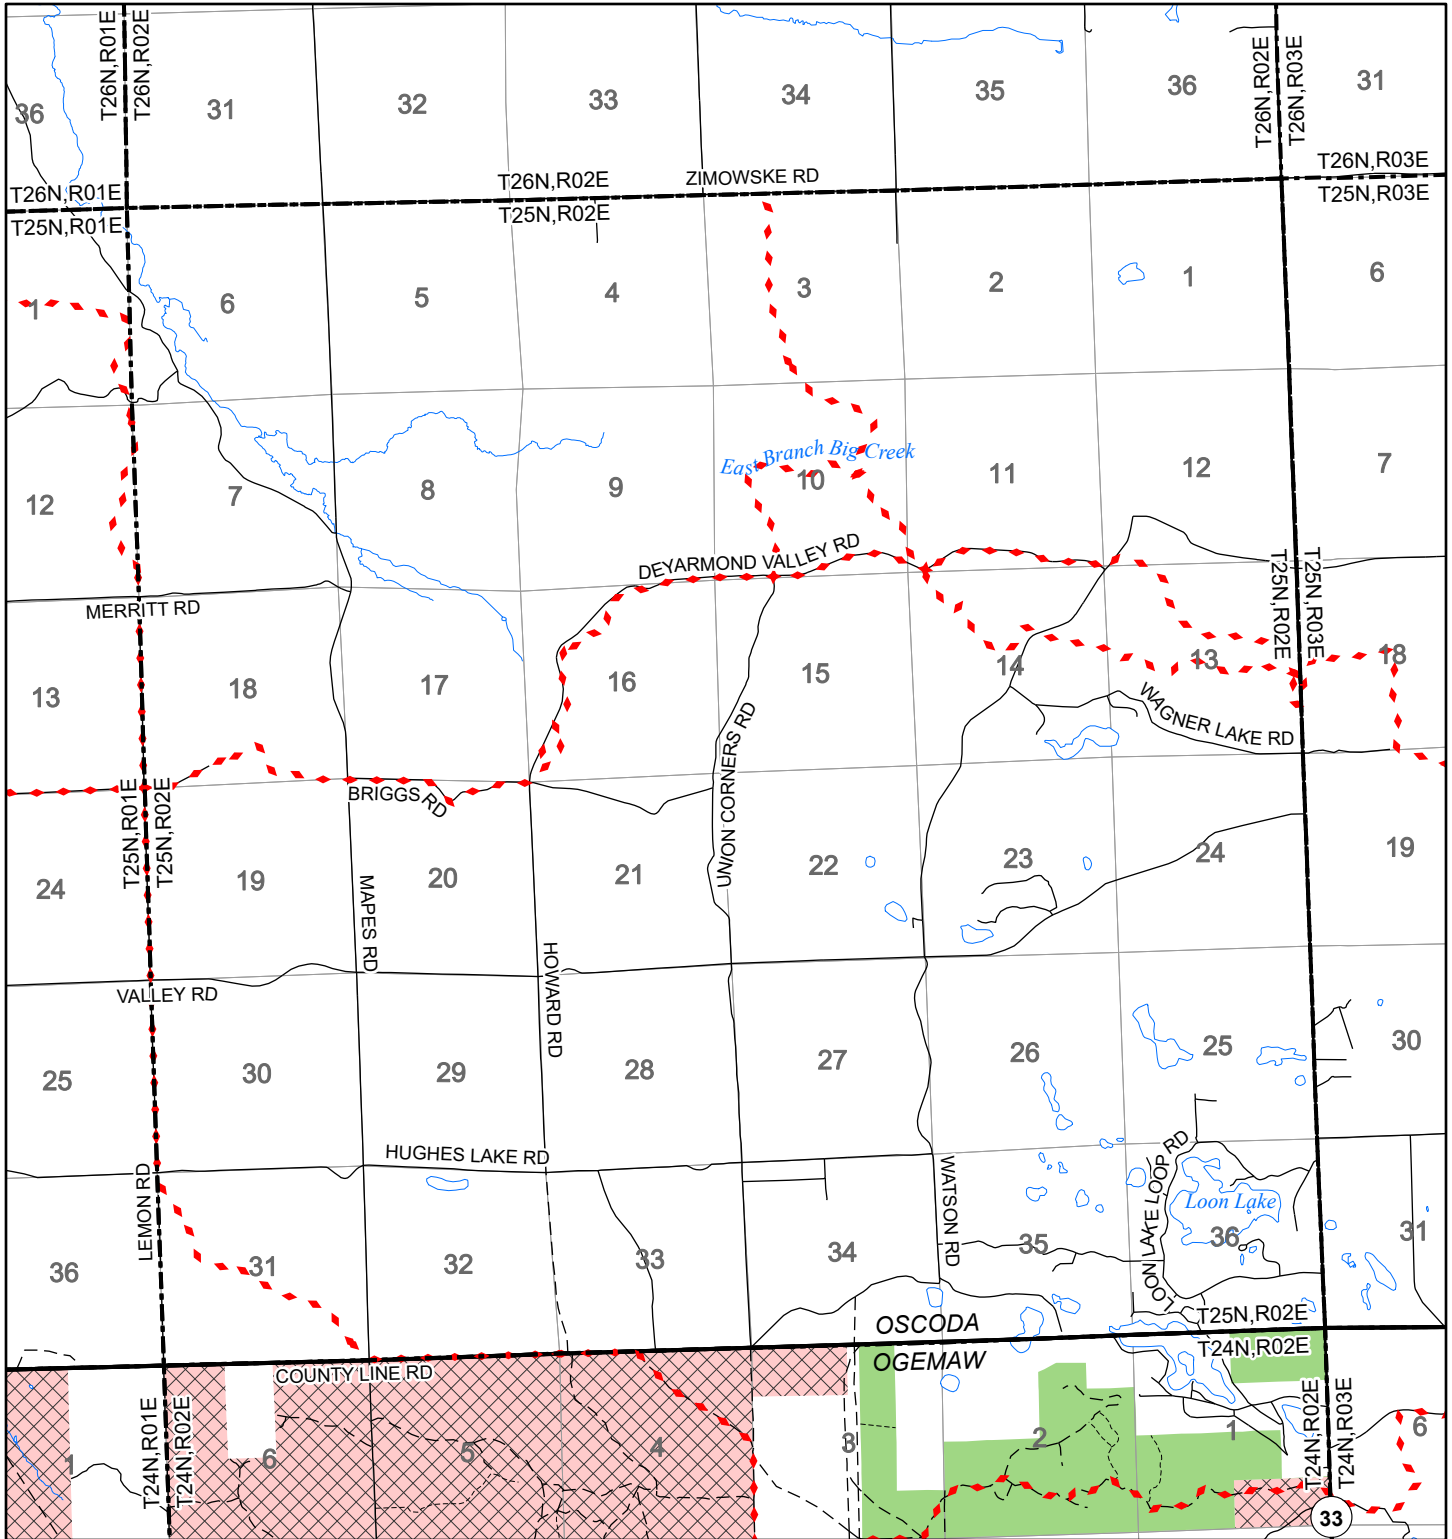

2022 Fuelwood Collection Map

T25N,R02E

OSCODA CO.

- Open to Fuelwood Collection
- Open (Recently Closed Timber Sale)
- State land closed to fuelwood collection
- Snowmobile trail

Effective: April 1, 2022