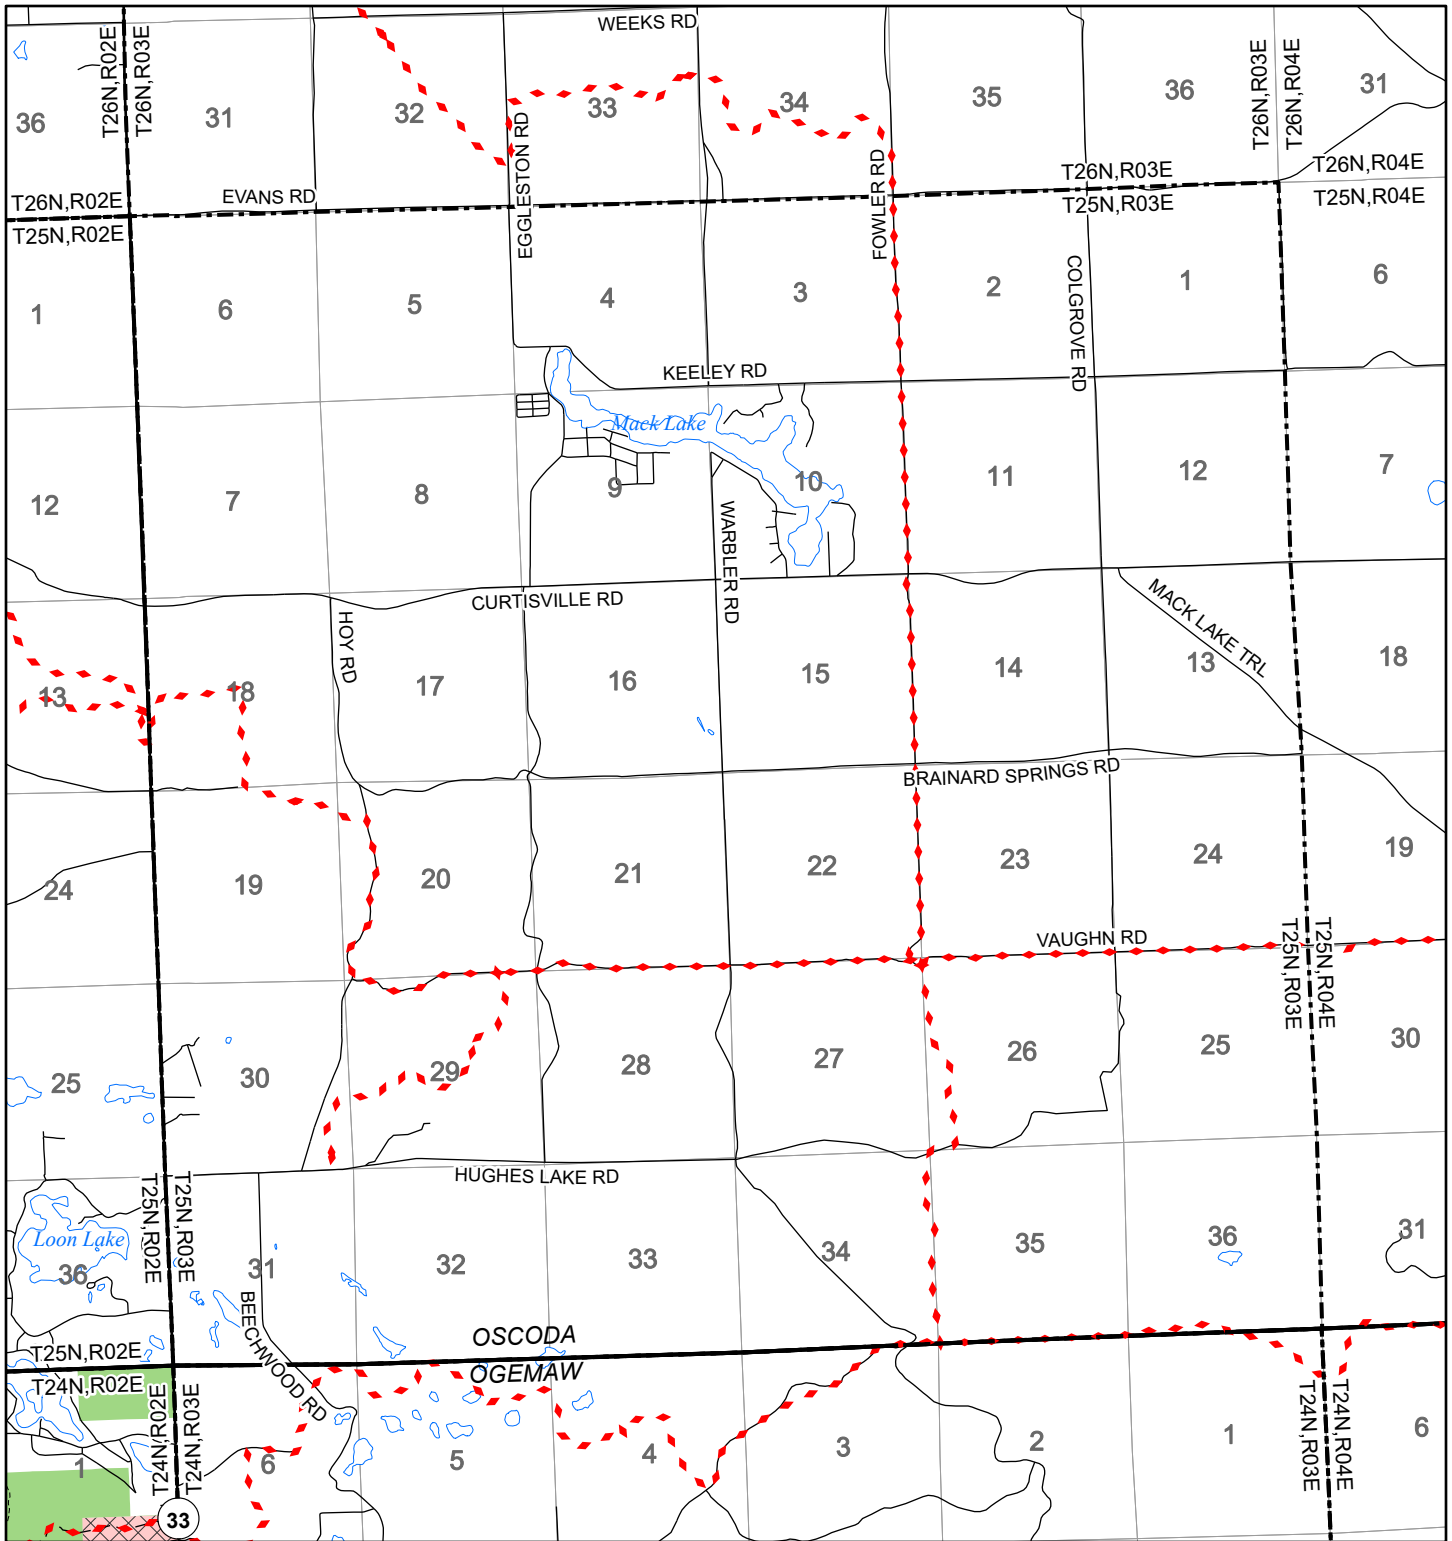

# 2022 Fuelwood Collection Map

## T25N,R03E

### OSCODA CO.

- Open to Fuelwood Collection
- Open (Recently Closed Timber Sale)
- State land closed to fuelwood collection
- Snowmobile trail

Effective: April 1, 2022