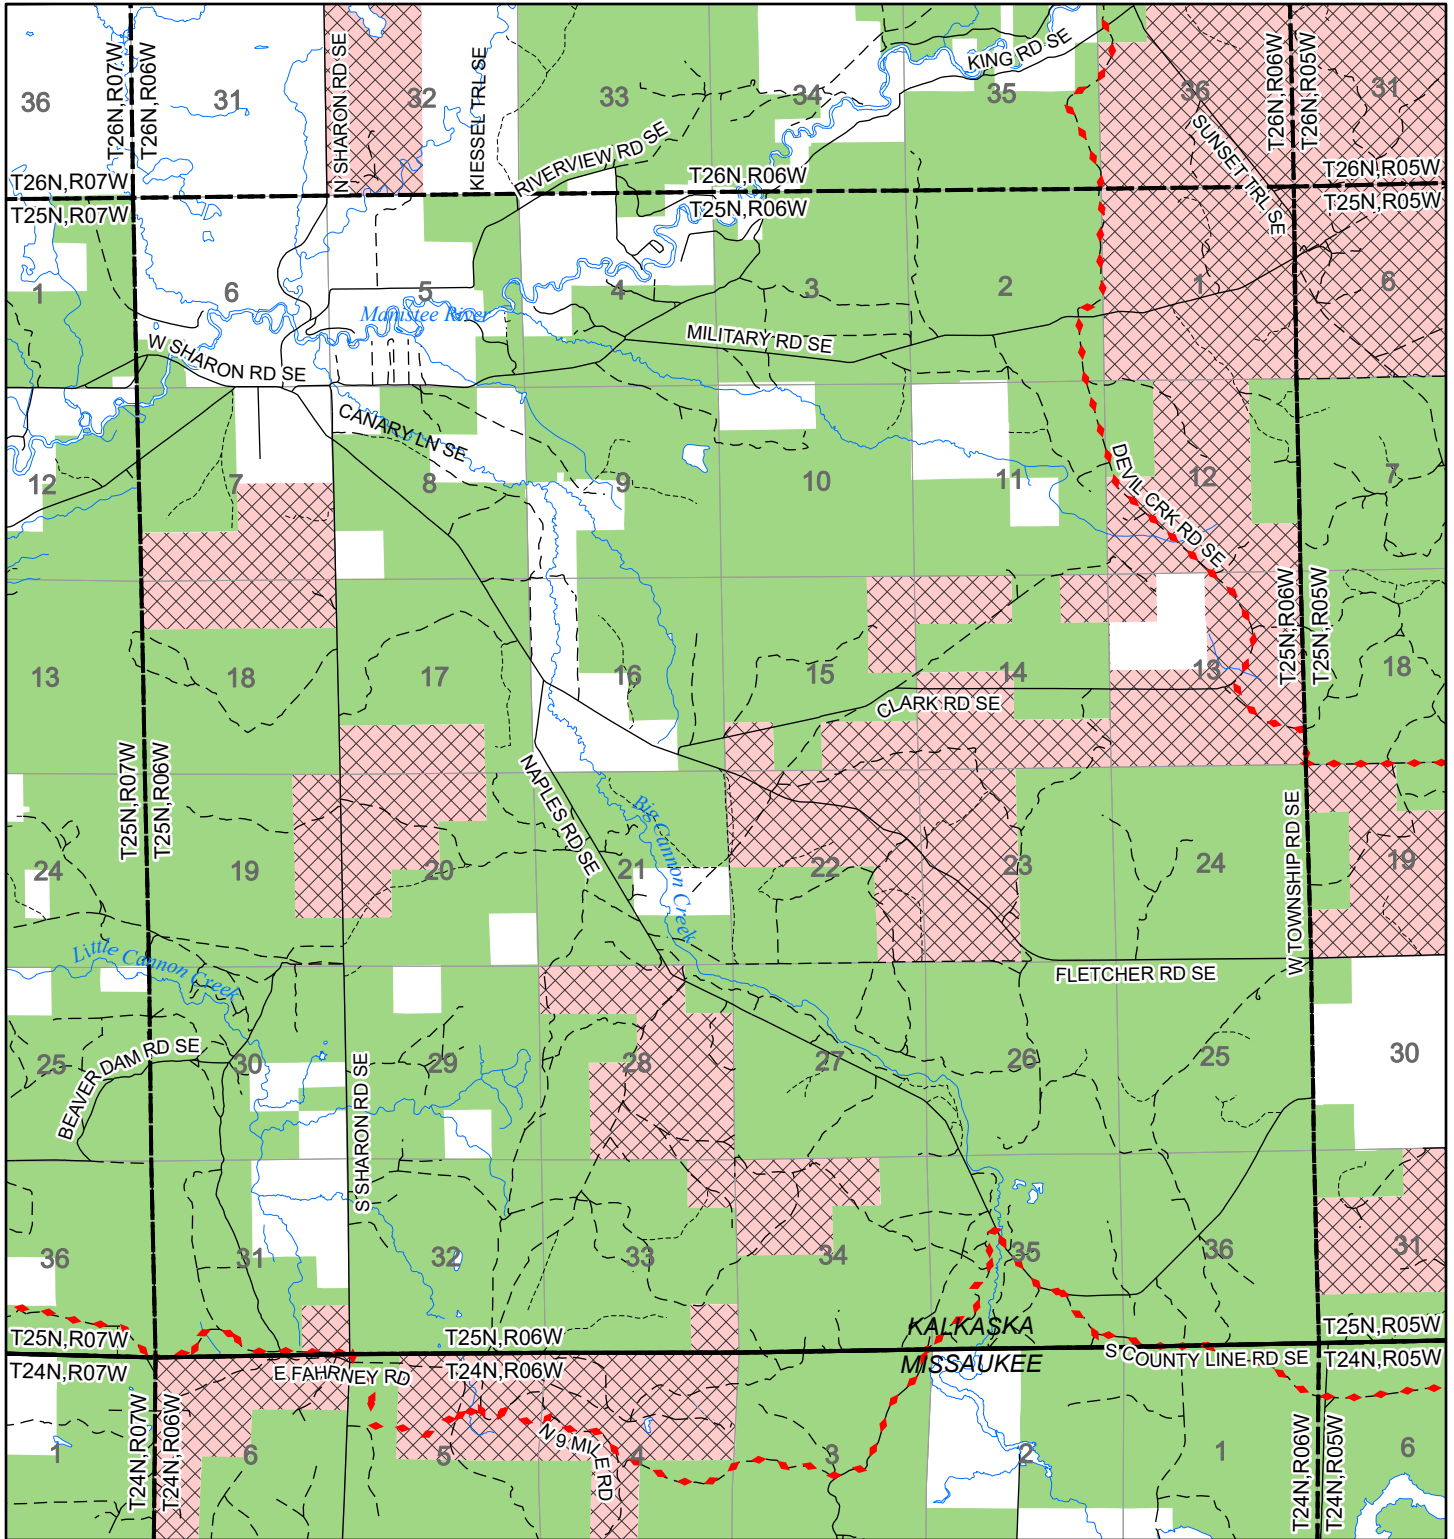

# 2022 Fuelwood Collection Map

## T25N,R06W

### KALKASKA CO.

- Open to Fuelwood Collection
- Open (Recently Closed Timber Sale)
- State land closed to fuelwood collection
- Snowmobile trail

Effective: April 1, 2022