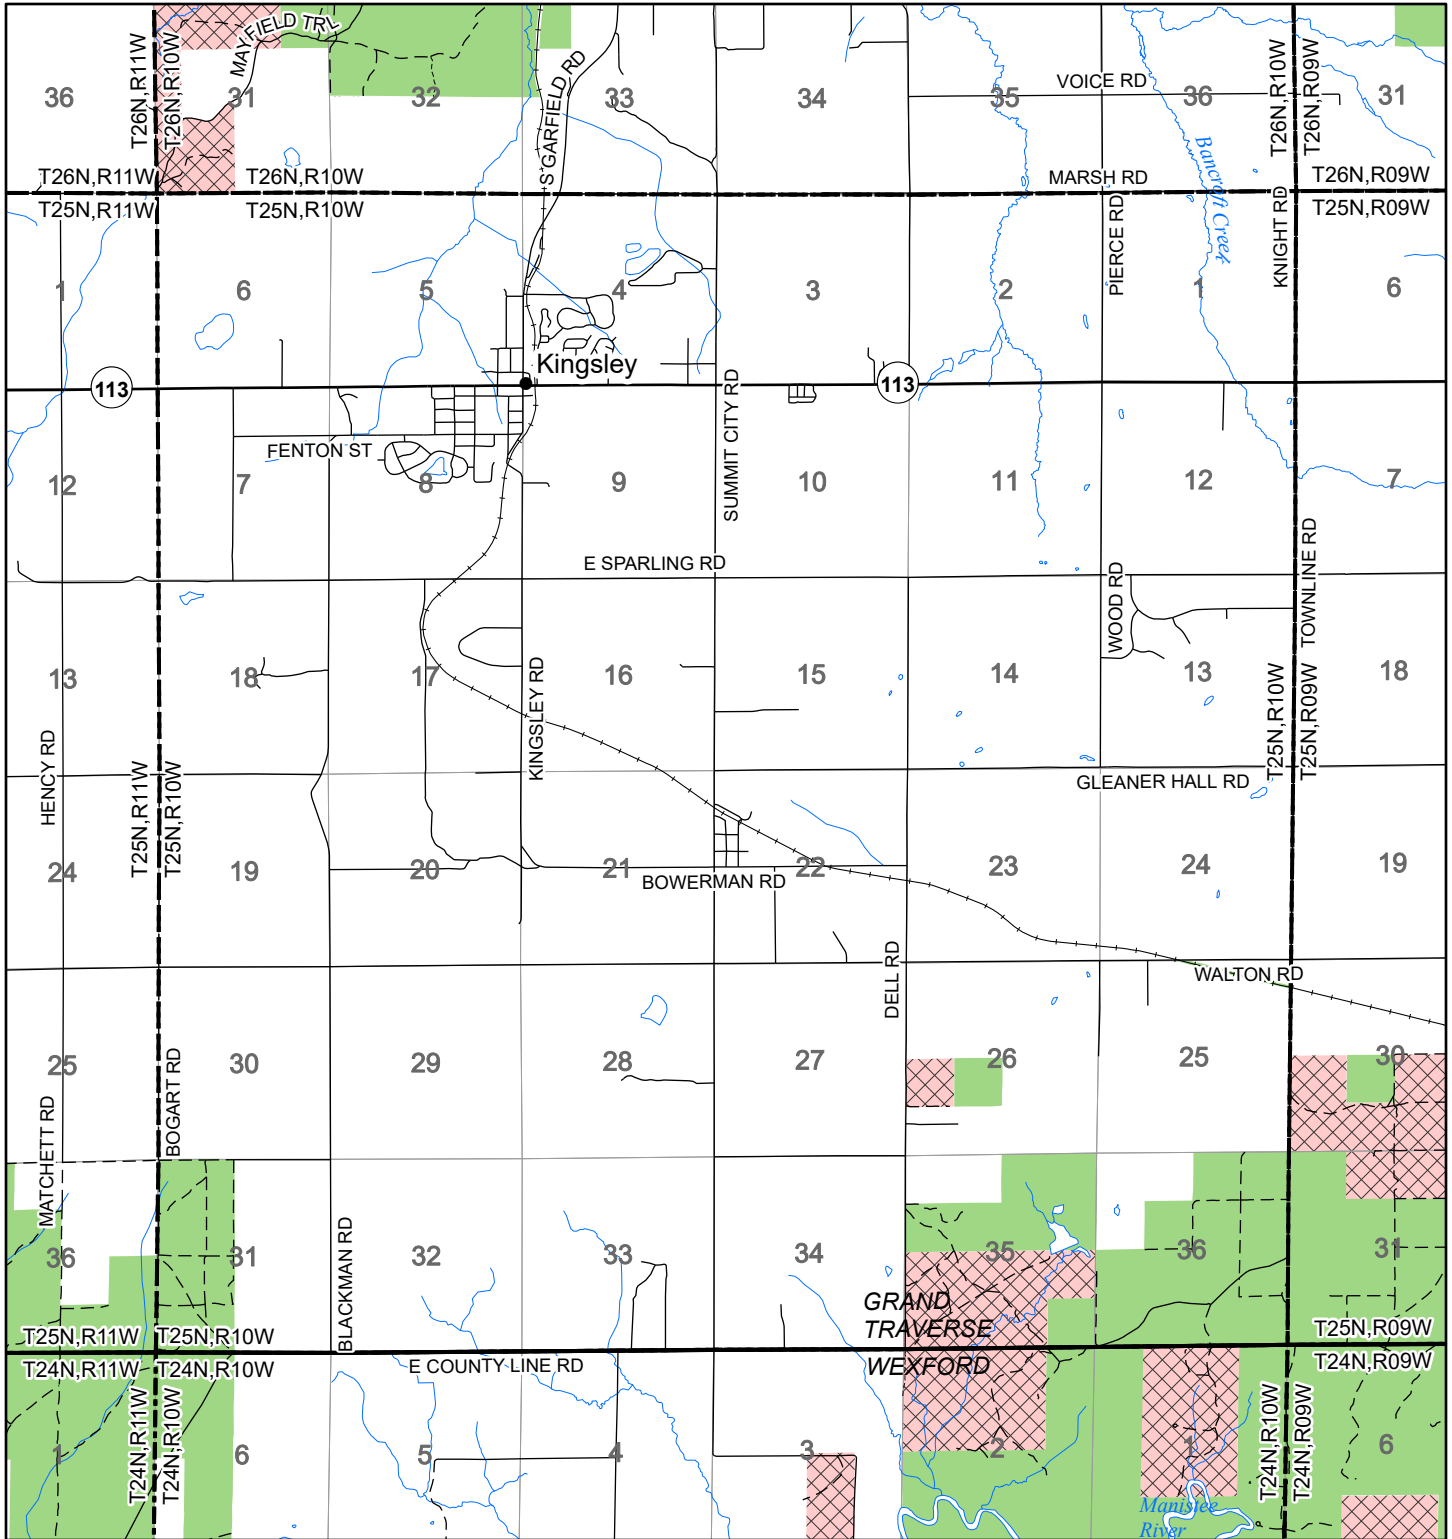

# 2022 Fuelwood Collection Map

## T25N,R10W

### GRAND TRAVERSE CO.

- Open to Fuelwood Collection
- Open (Recently Closed Timber Sale)
- State land closed to fuelwood collection
- Snowmobile trail

Effective: April 1, 2022