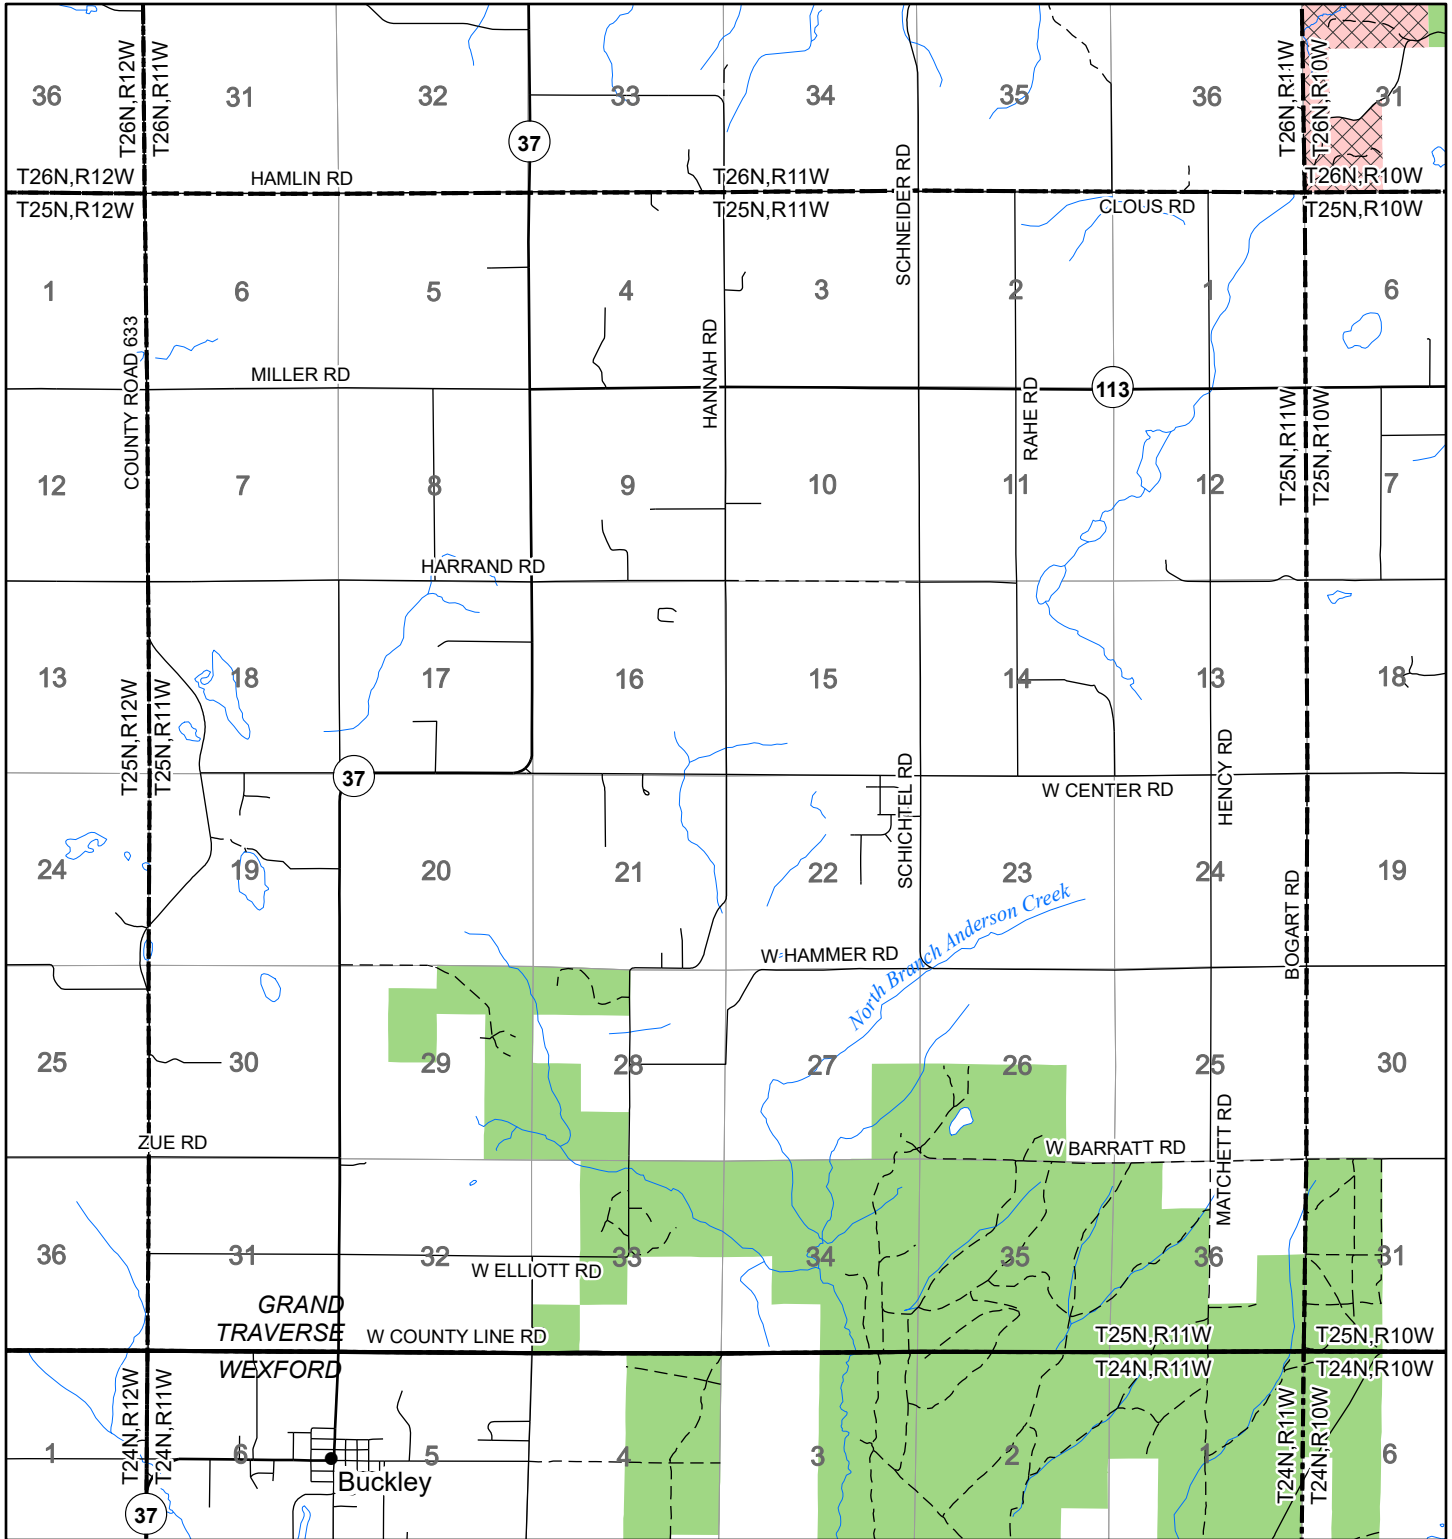

2022 Fuelwood Collection Map

T25N,R11W

GRAND TRAVERSE CO.

- Open to Fuelwood Collection
- Open (Recently Closed Timber Sale)
- State land closed to fuelwood collection
- Snowmobile trail

Effective: April 1, 2022