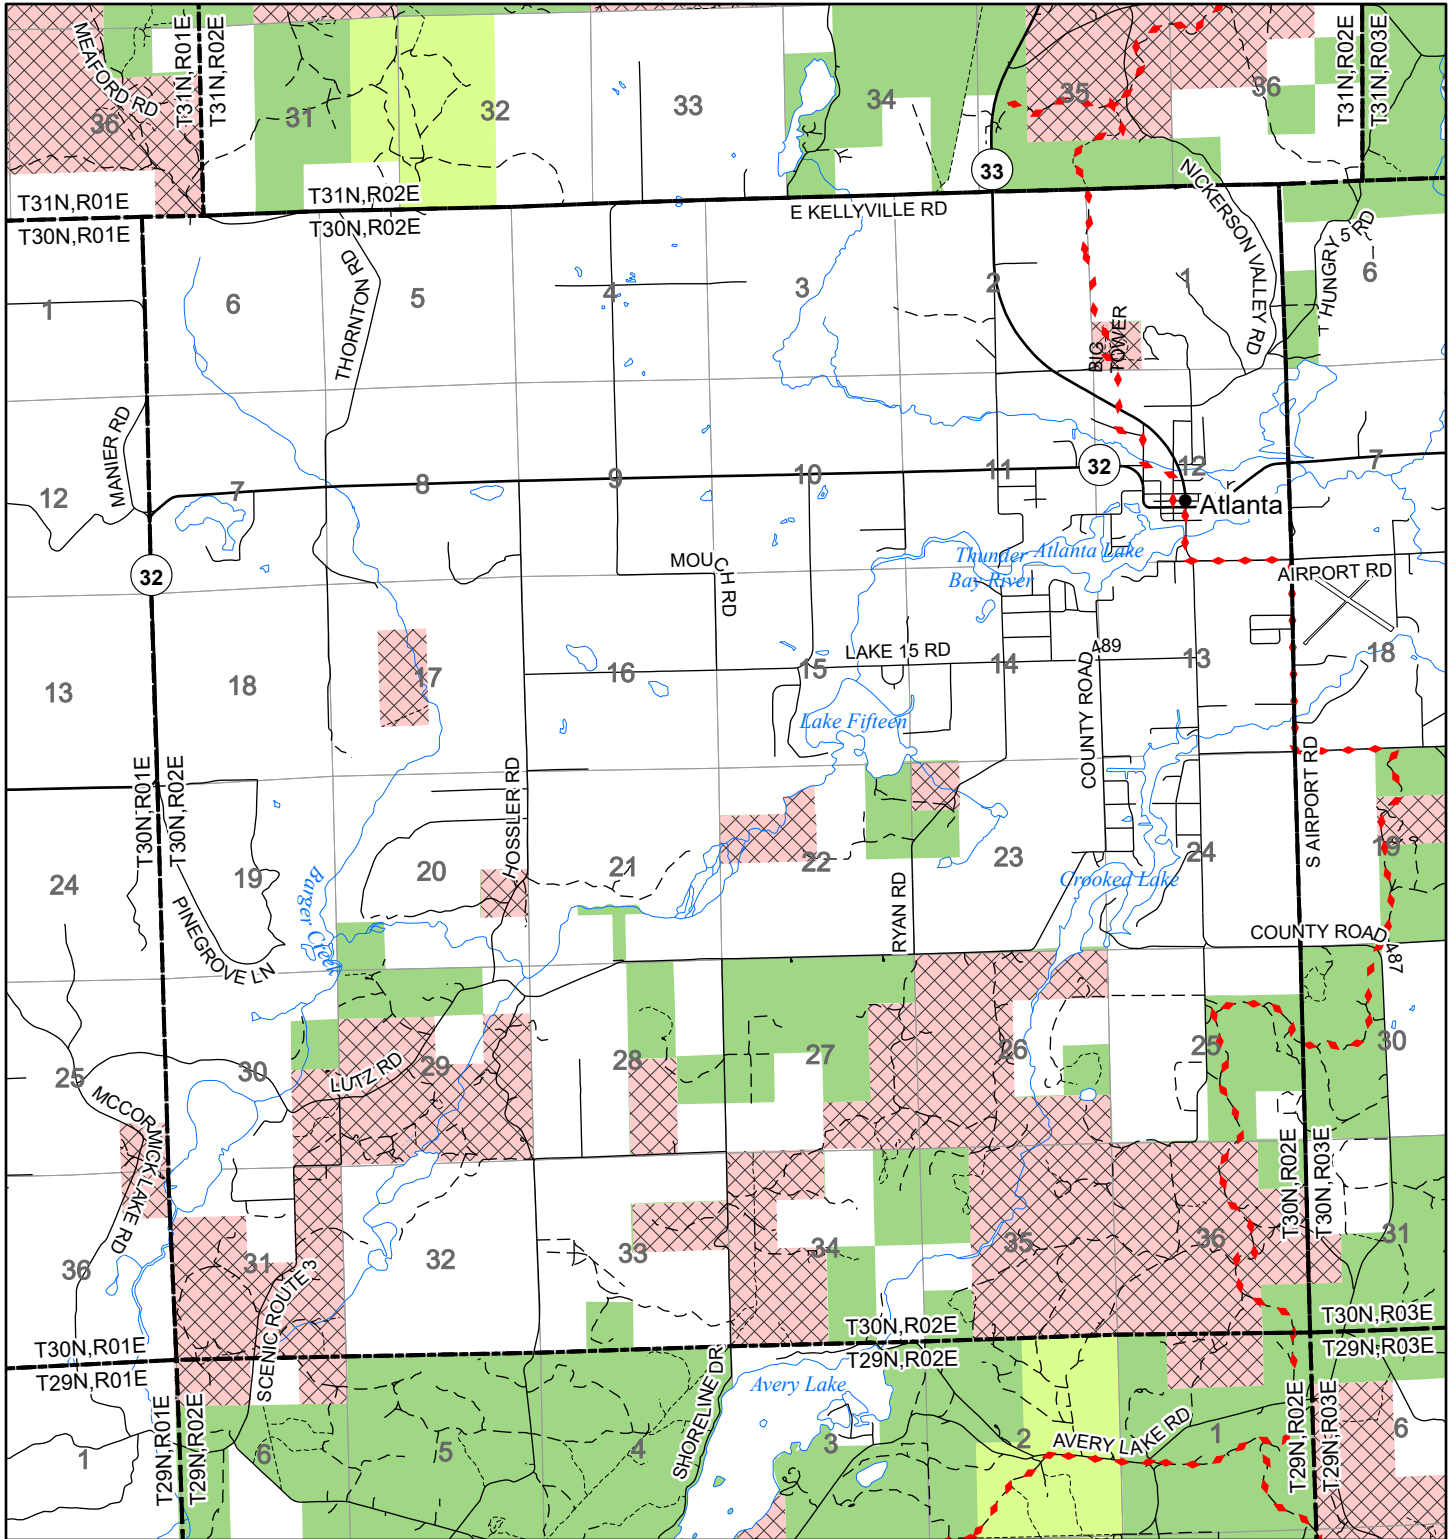

2022 Fuelwood Collection Map

T30N,R02E

MONTMORENCY CO.

- Open to Fuelwood Collection
- Open (Recently Closed Timber Sale)
- State land closed to fuelwood collection
- Snowmobile trail

Effective: April 1, 2022