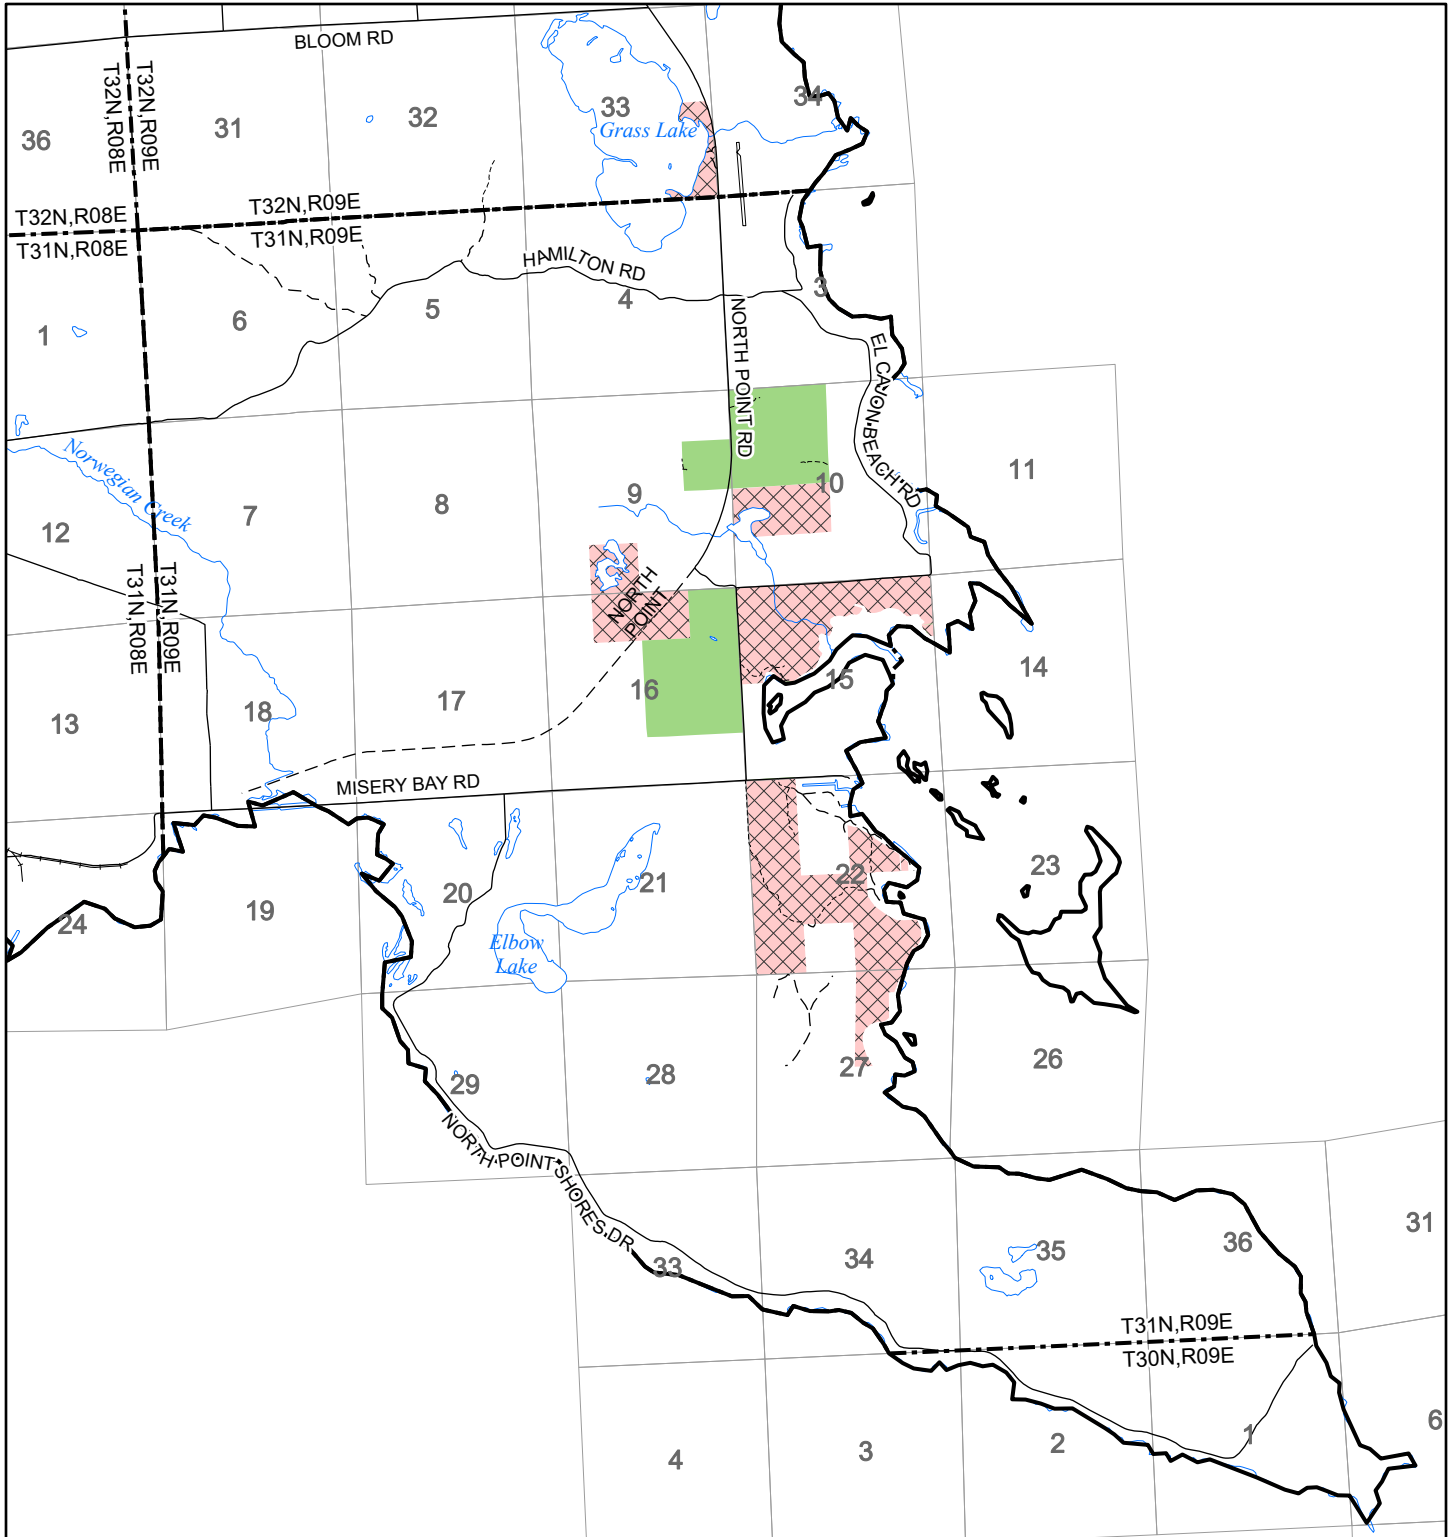

2022 Fuelwood Collection Map

T31N,R09E

ALPENA CO.

- Open to Fuelwood Collection
- Open (Recently Closed Timber Sale)
- State land closed to fuelwood collection
- Snowmobile trail

Effective: April 1, 2022