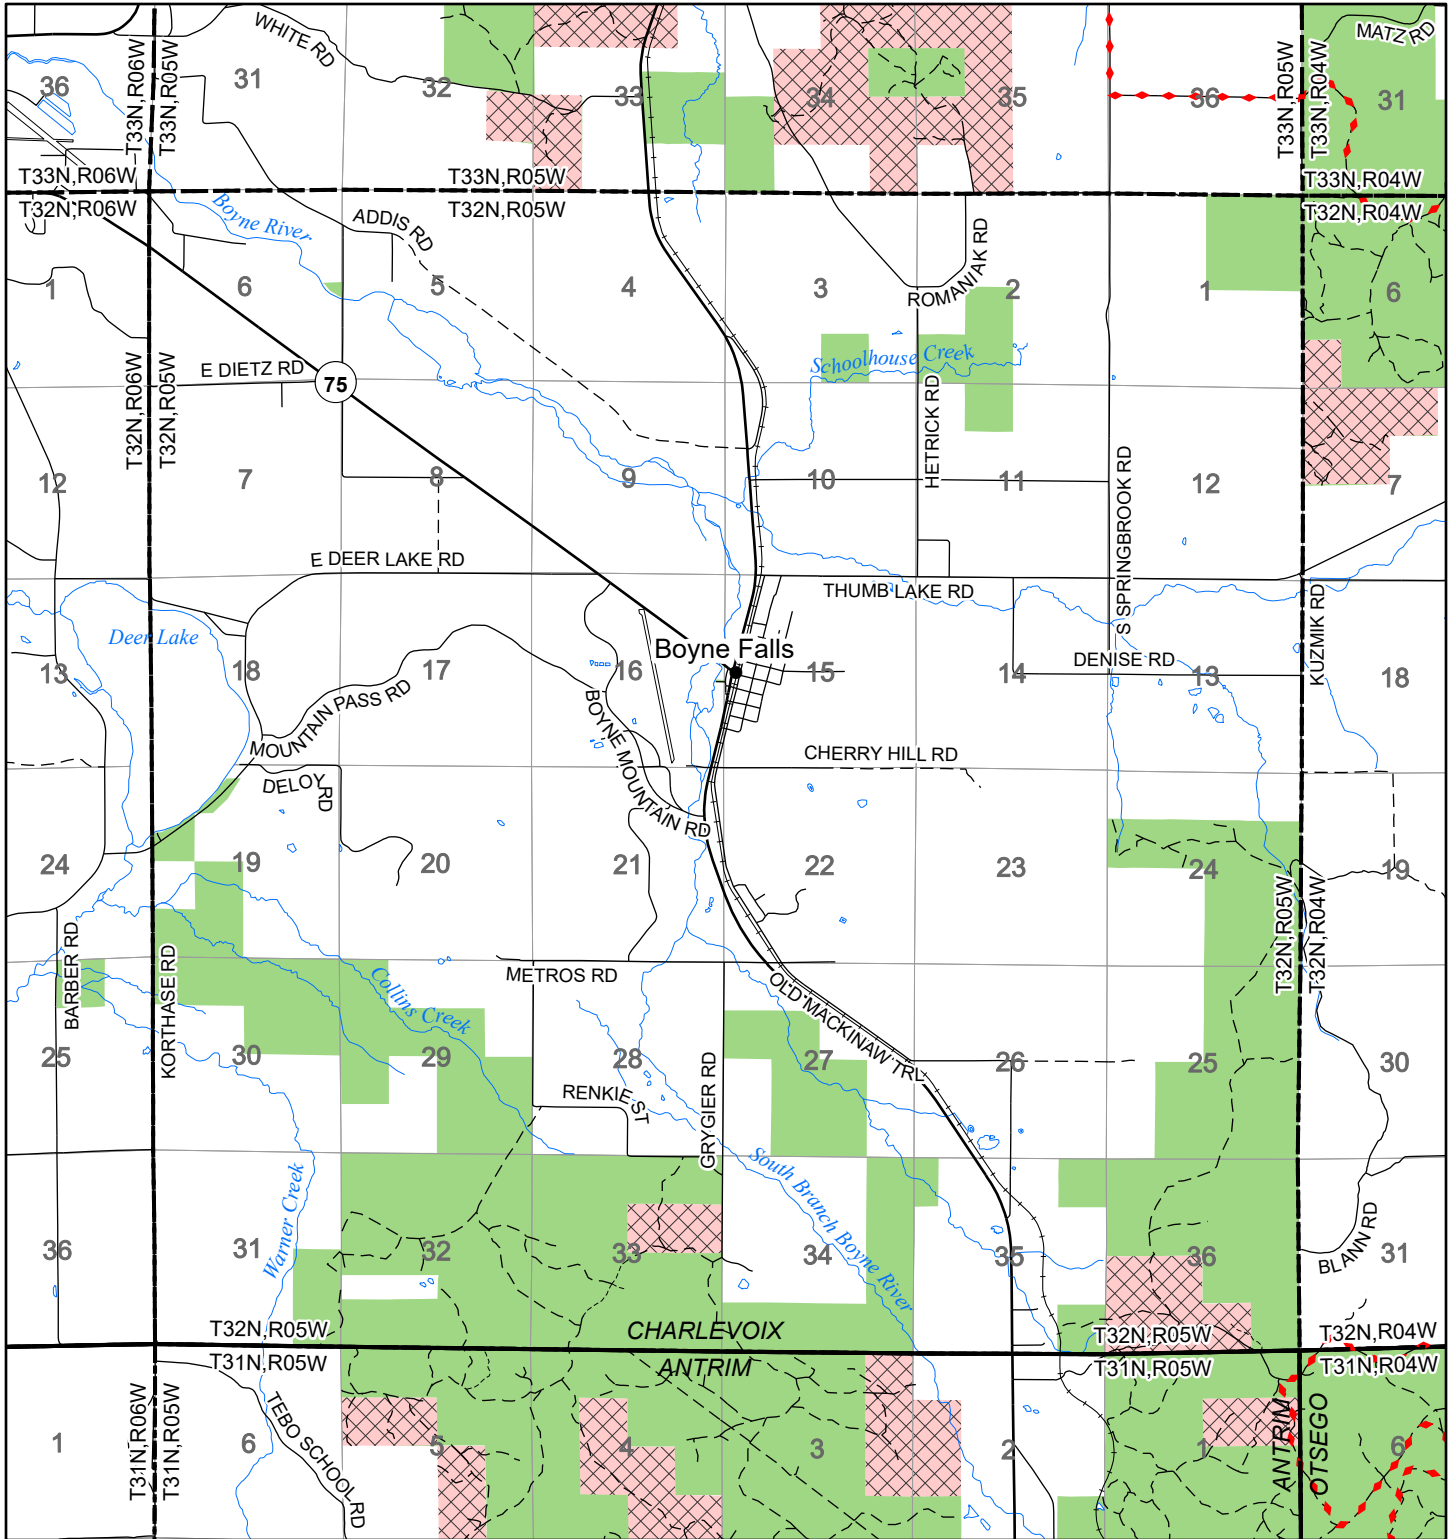

2022 Fuelwood Collection Map

T32N,R05W

CHARLEVOIX CO.

- Open to Fuelwood Collection
- Open (Recently Closed Timber Sale)
- State land closed to fuelwood collection
- Snowmobile trail

Effective: April 1, 2022