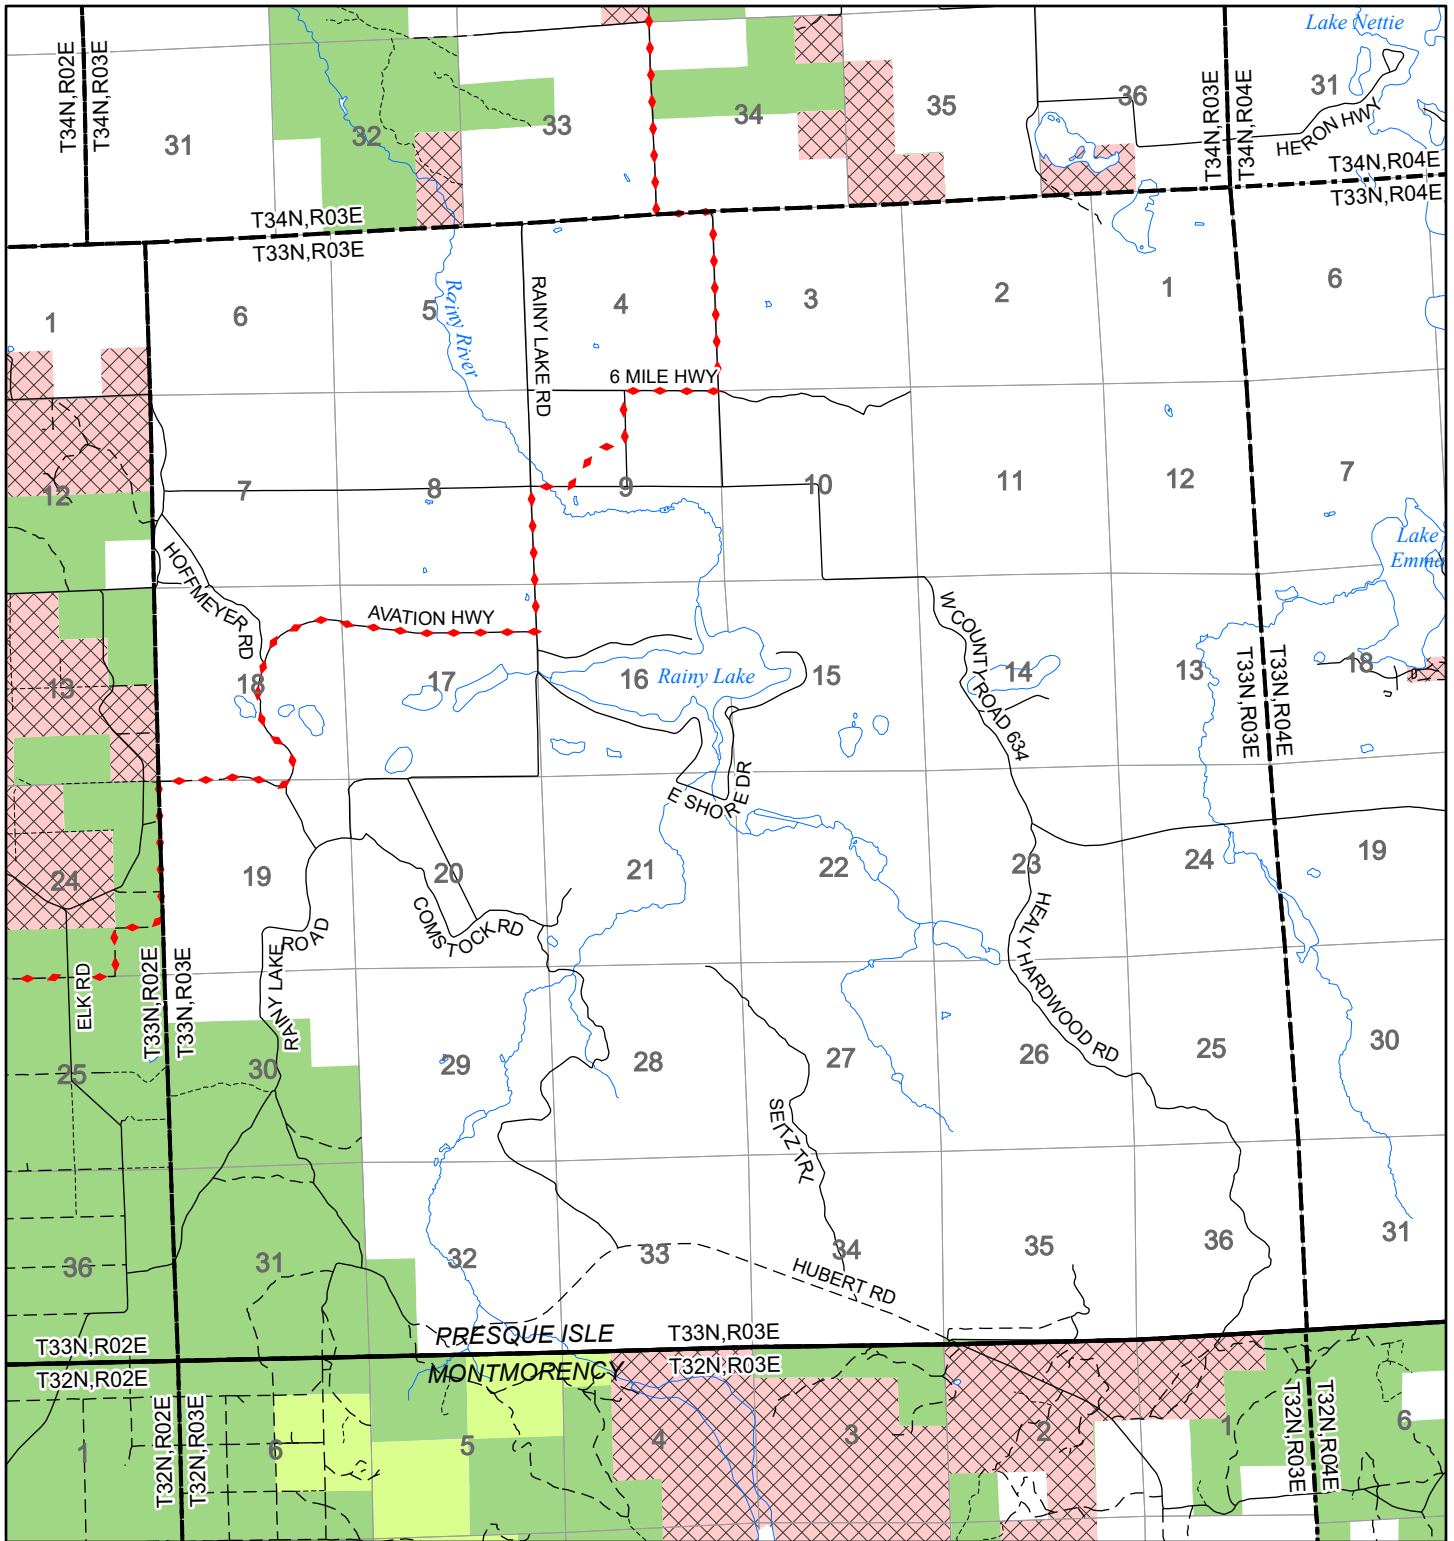

2022 Fuelwood Collection Map

T33N,R03E

PRESQUE ISLE CO.

- Open to Fuelwood Collection
- Open (Recently Closed Timber Sale)
- State land closed to fuelwood collection
- Snowmobile trail

Effective: April 1, 2022