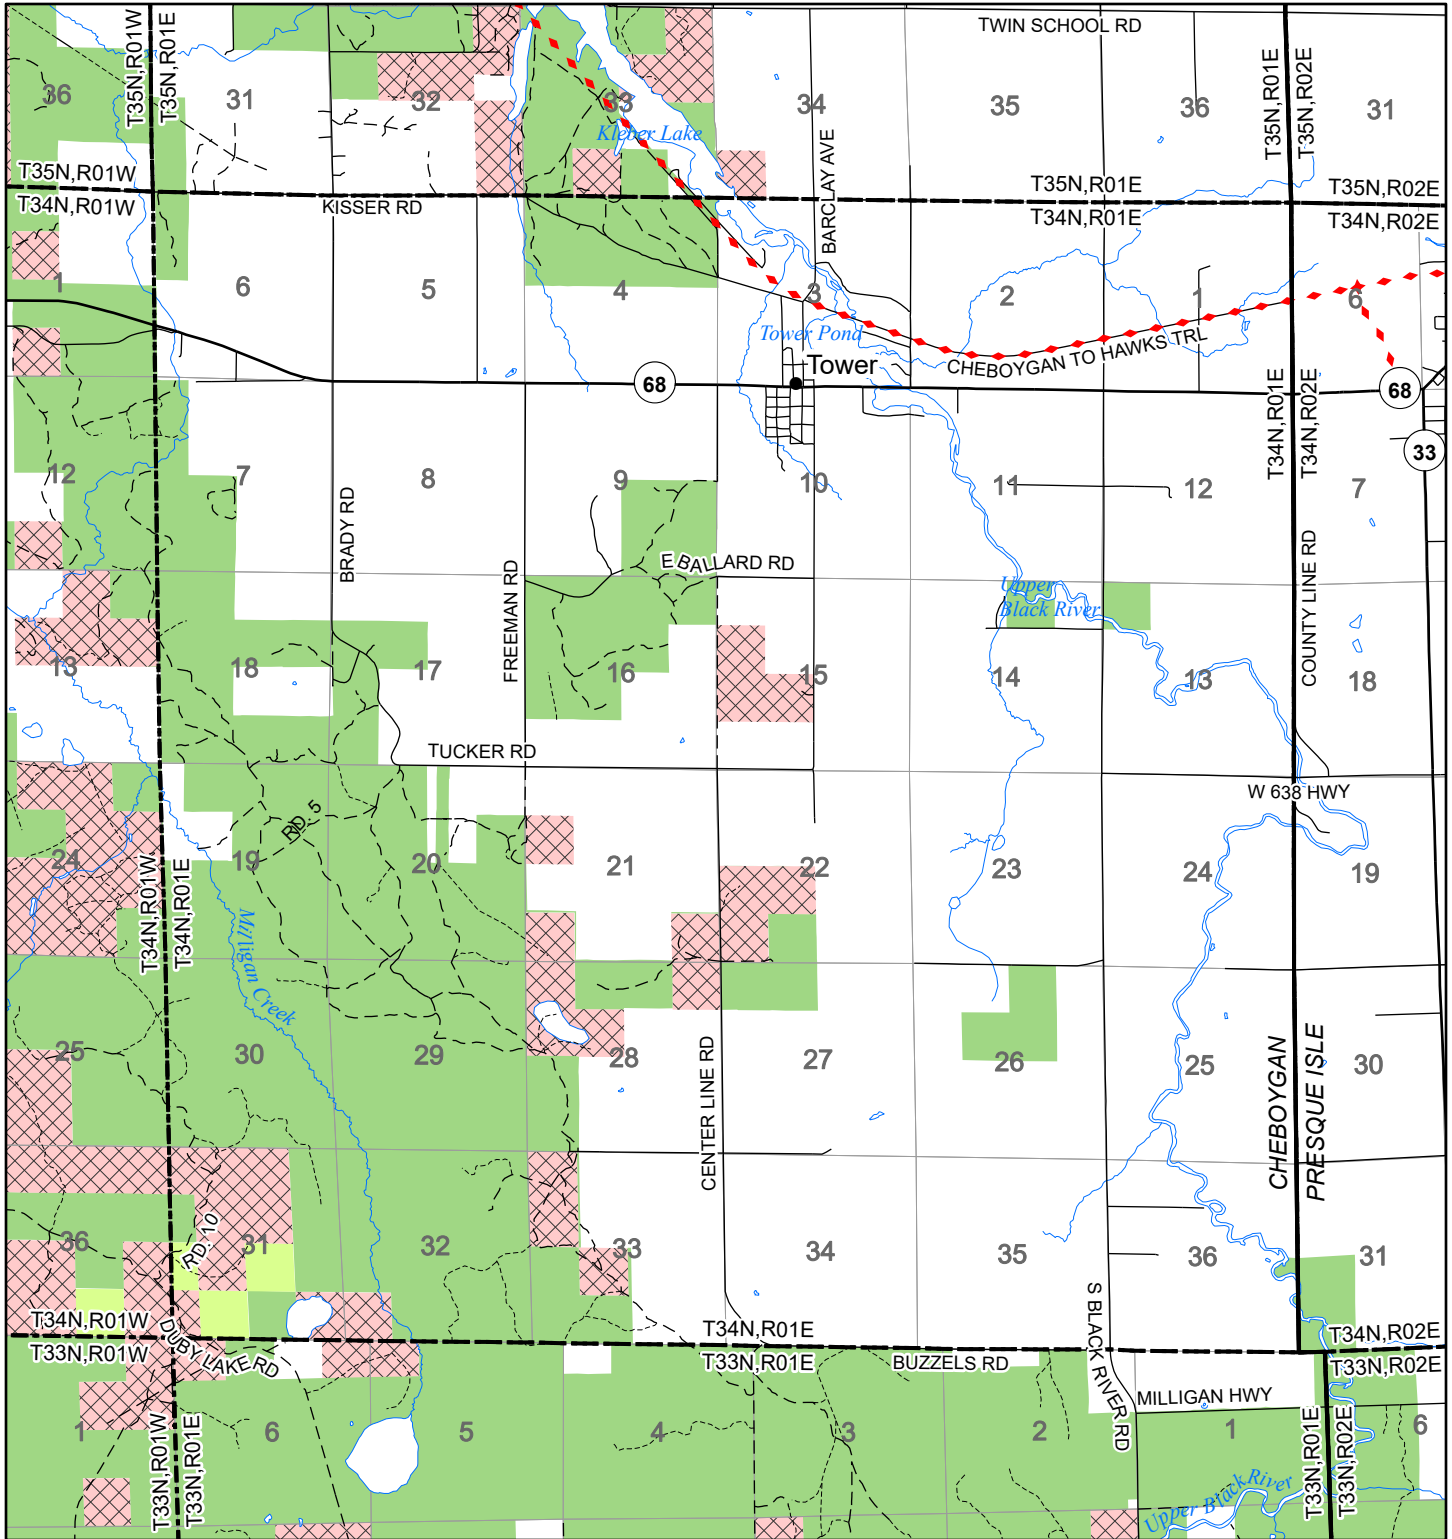

# 2022 Fuelwood Collection Map

## T34N,R01E

### CHEBOYGAN CO.

- Open to Fuelwood Collection
- Open (Recently Closed Timber Sale)
- State land closed to fuelwood collection
- Snowmobile trail

Effective: April 1, 2022