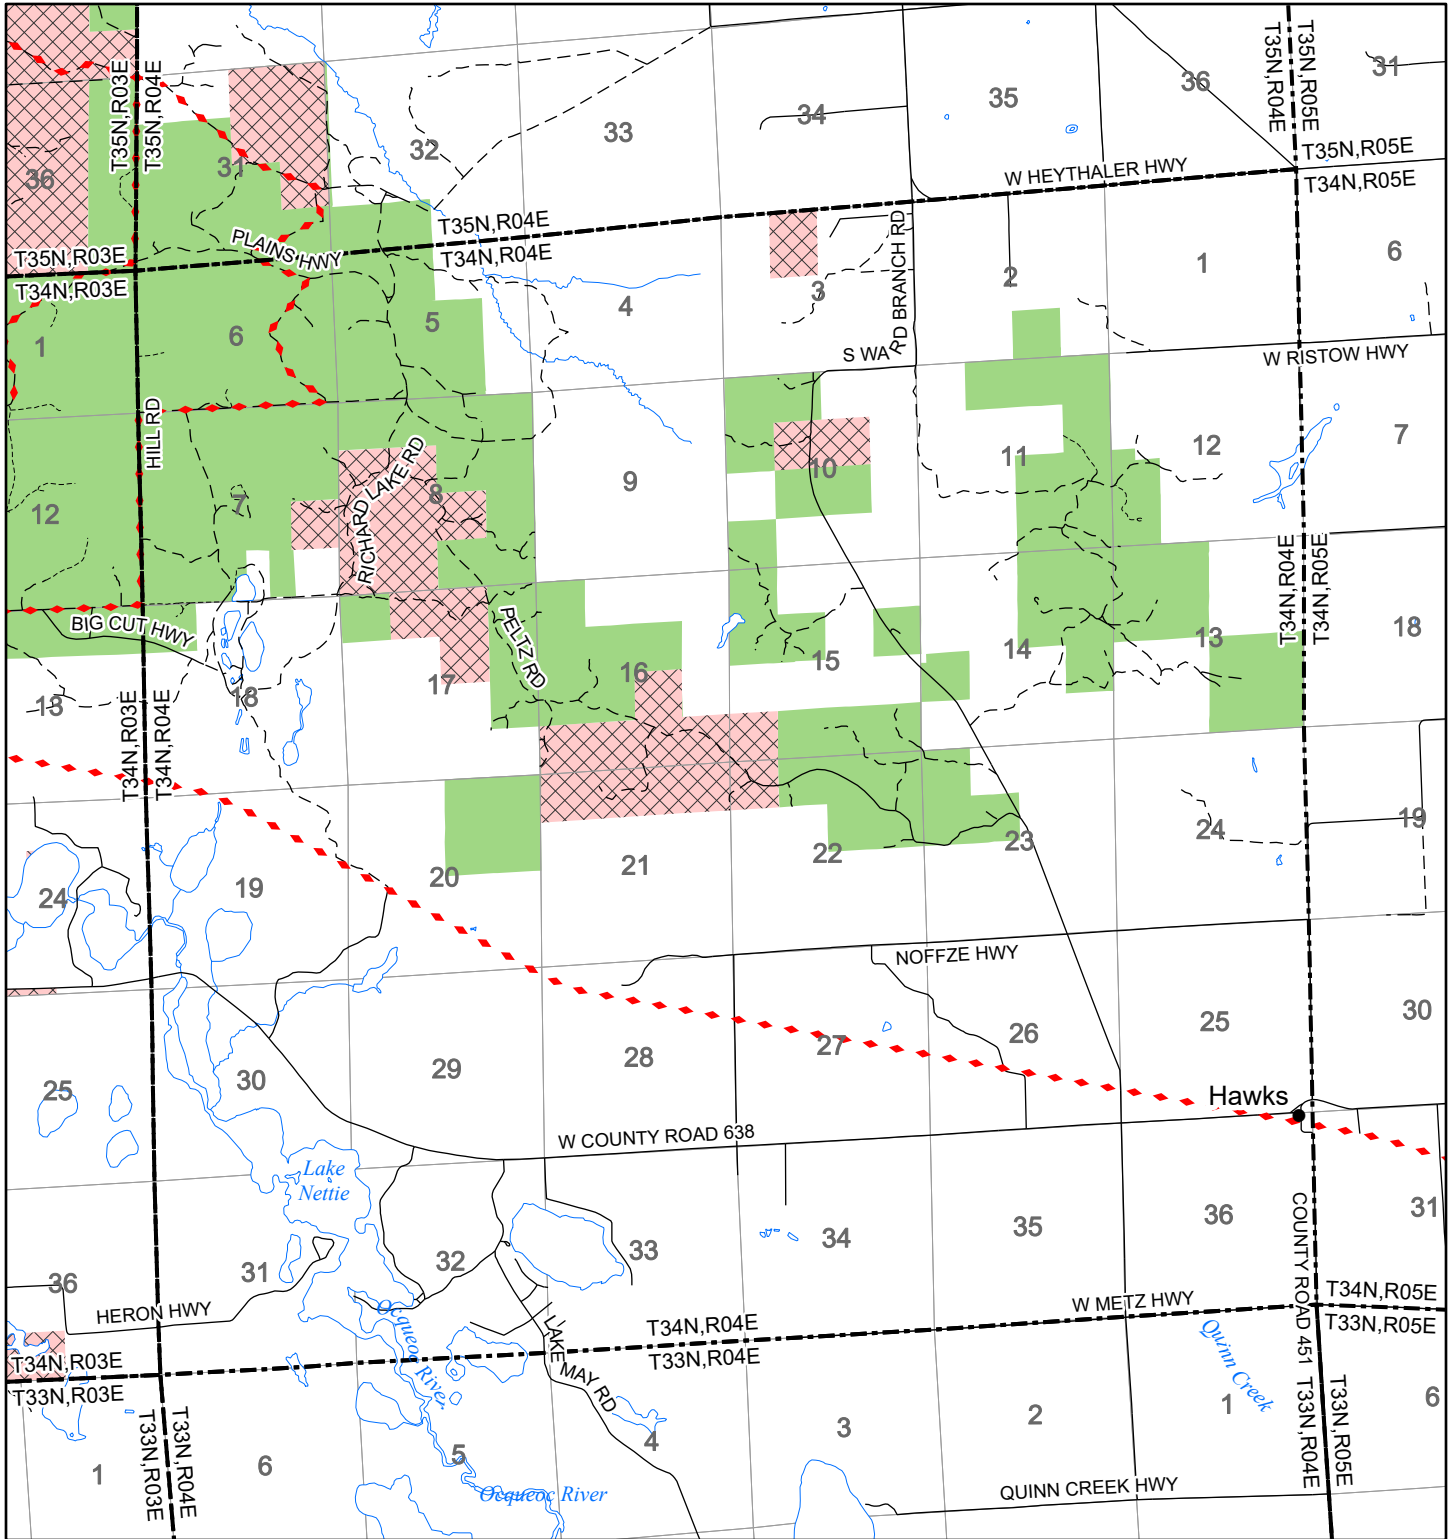

# 2022 Fuelwood Collection Map

## T34N,R04E

### PRESQUE ISLE CO.

- Open to Fuelwood Collection
- Open (Recently Closed Timber Sale)
- State land closed to fuelwood collection
- Snowmobile trail

Effective: April 1, 2022