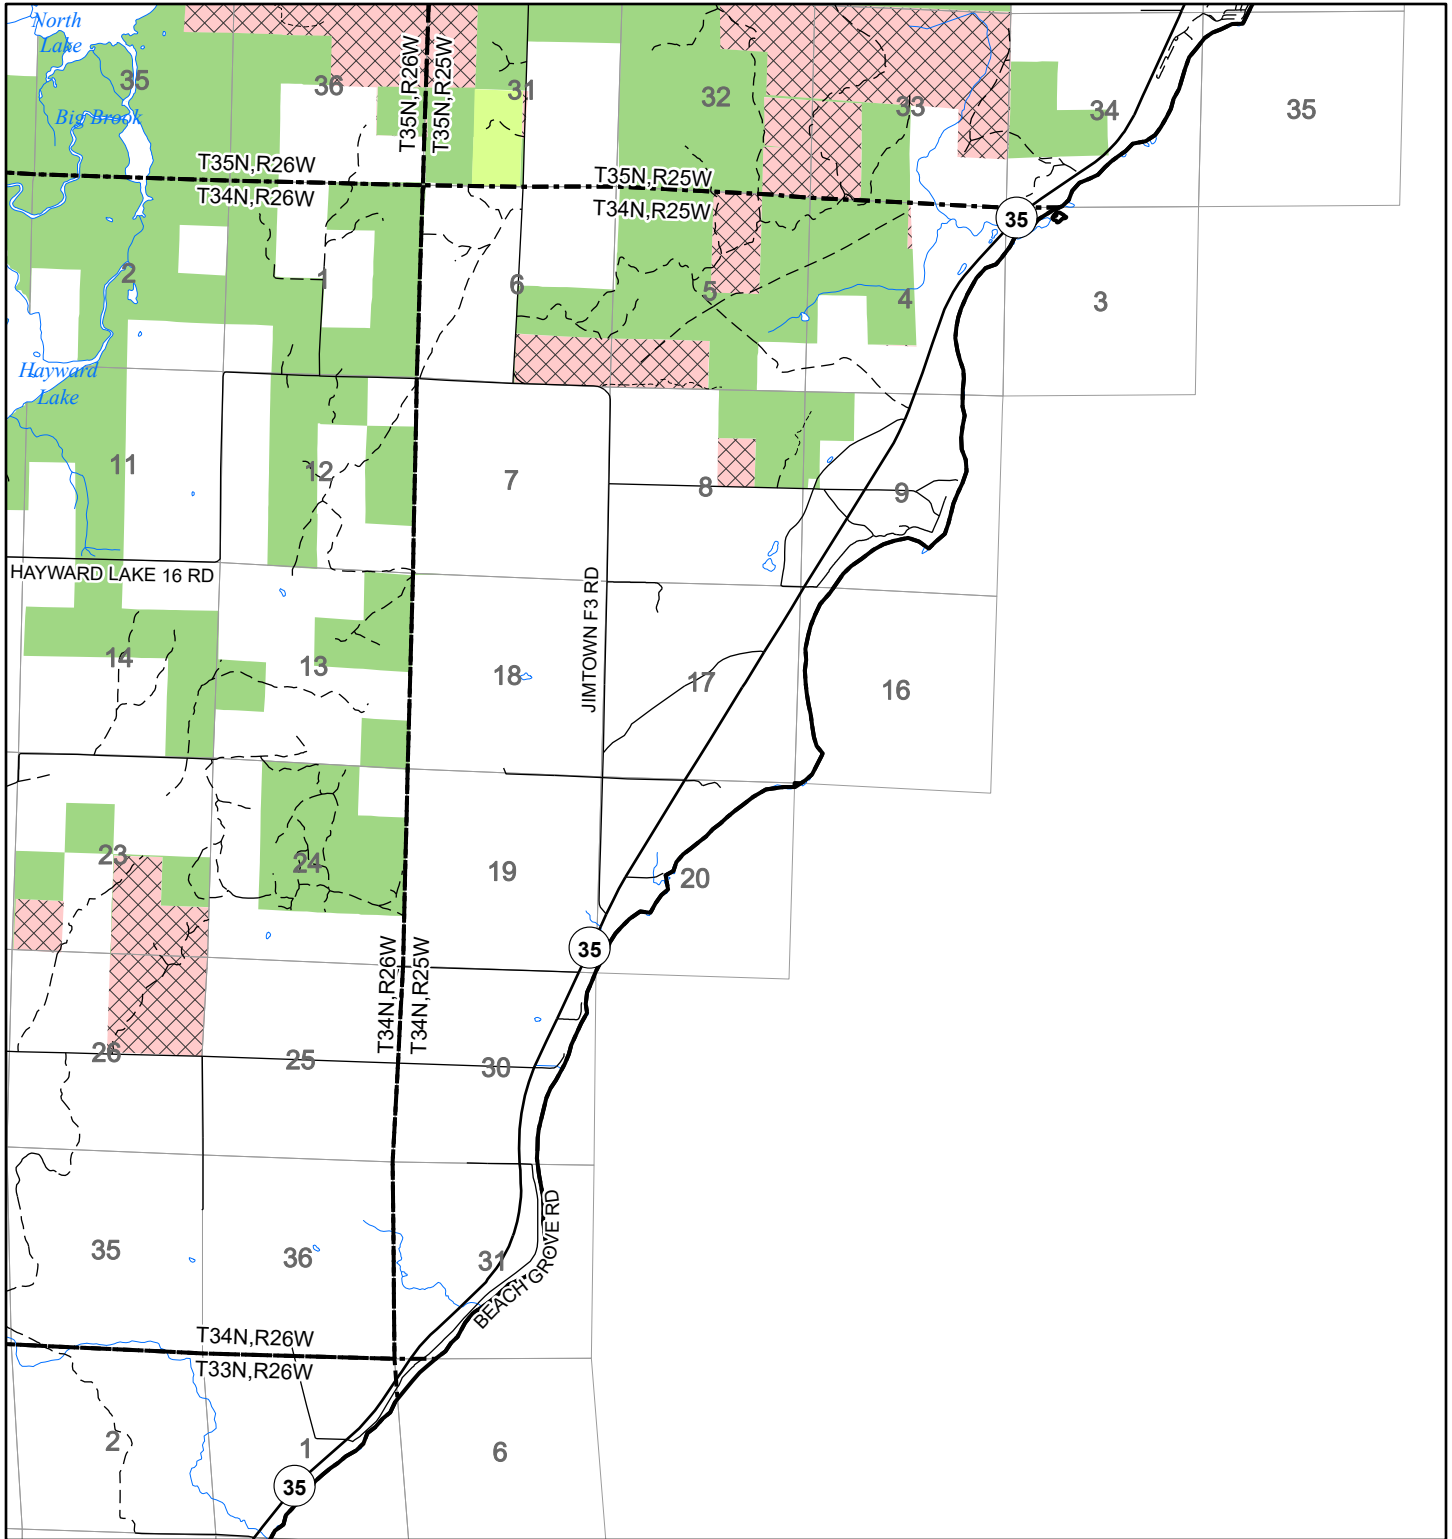

# 2022 Fuelwood Collection Map

## T34N,R25W

### MENONIMEE CO.

- Open to Fuelwood Collection
- Open (Recently Closed Timber Sale)
- State land closed to fuelwood collection
- Snowmobile trail

Effective: April 1, 2022